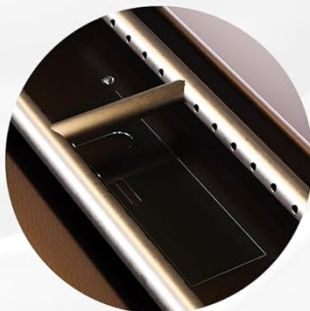

OPERATING THE FIRE PIT TABLE

The fire pit table is CSA-certified and designed for safe outdoor use. It uses a standard propane tank (not included).

Ignition Procedure:

1. Ensure the propane tank is securely connected and the gas valve on the tank is fully open.
2. Locate the control knob on the side of the fire pit table.
3. Push and turn the control knob to the "ON" position while simultaneously pressing the igniter button.
4. Hold the knob for 10-15 seconds after ignition to ensure the flame is established.
5. Adjust the flame height using the control knob.

▶ 304 Stainless steel burner H pipes

▶ Push-button & Adjustable flame

▶ With fire pit lid Turn into a regular table

Image: The fire pit table features a 50,000 BTU burner, a swing-door design for propane tank access, a 304 stainless steel H-burner, a push-button and adjustable flame control, and a lid to convert it into a regular table when not in use.