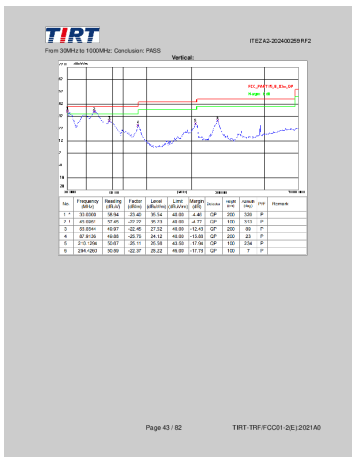

[pdf]

FCC BT 43 82 Shenzhen DOOGEE Hengtong Technology CO LTD S200 Smart Phone with WIFI GSM WCDMA LTE NFC 2AX4YS200 s200

From 30MHz to 1000MHz: Conclusion: PASS Vertical: ITEZA2-202400259RF2 Page 43 / 82 TIRT-TRF/FCC01-2 E :2021A0 Horizontal: ITEZA2-202400259RF2 Remark: All modes have been tested, and only worst data of GFSK mode, Channel 2402MHz was listed in this report. Page 44 / 82 TIRT-TRF/FCC01-2 E :202...

lang:en score:10 filesize: 5.63 M page_count: 40 document date: 0000-00-00