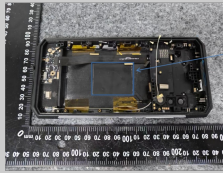

Size:48mm*36mm(L*W)

[pdf]

EMC ANT SPEC Shenzhen DOOGEE Hengtong Technology CO LTD S200 Smart Phone with BT WIFI

GSM WCDMA LTE NFC 2AX4YS200 s200

NFC Coil ANT Size:48mm*36mm L*W ...

lang:en score:10 filesize: 540.08 K page_count: 1 document date: 2024-08-13