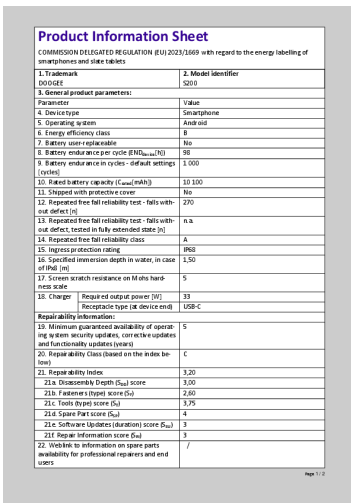

[pdf] Specifications Label

Product Information Sheet Model identifier S200 3 General product parameters Parameter Value 4 Device type Smartphone 5 Operating system Android 1351438861 p1 akcdn net euspecification ||| Product Information Sheet COMMISSION DELEGATED REGULATION EU 2023/1669 with regard to the energy ... formation on spare parts availability for professional repairers and end users 2. Model identifier **S200** Value Smartphone Android B No 98 1 000 10 100 No 270 n.a. A IP68 1,50 5 33 USB-C 5 C 3,20 3,00 ...

lang:en score:17 filesize: 84.87 K page_count: 2 document date: 2025-06-22