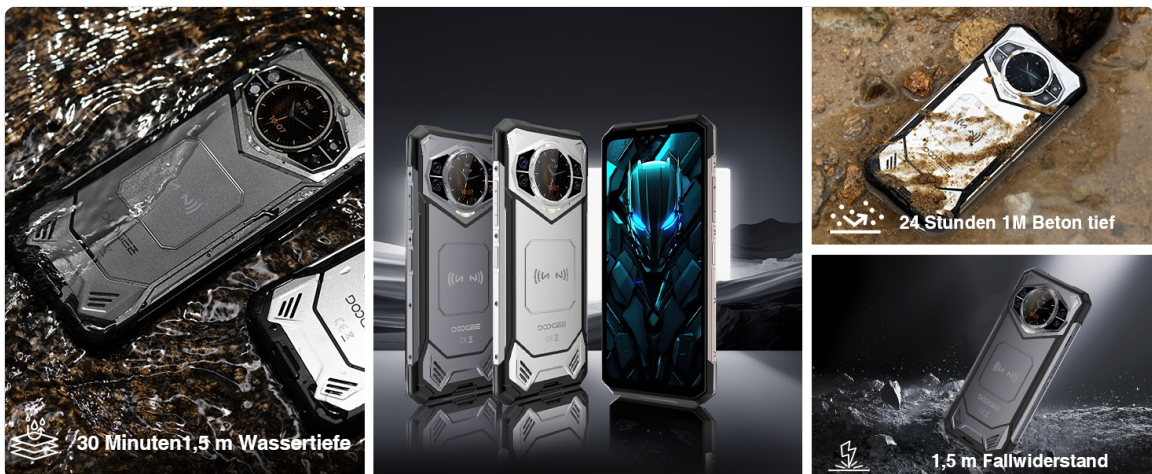

Image: Close-up of the DOOGEE S200's circular AMOLED rear display, showing time and notification icons.

4.3 Camera System

The DOOGEE S200 is equipped with a versatile quad-camera setup:

- **100MP AI Main Camera:** Captures sharp, detailed photos with advanced AI algorithms for anti-shake and enhanced night mode.
- **20MP Night Vision Camera:** Allows for clear photography in low-light or complete darkness.
- **20MP Front Camera:** For high-quality selfies and video calls.
- **2MP Macro Camera:** Enables close-up shots to capture intricate details.

Image: Overview of the DOOGEE S200's camera modules, including the 100MP main camera, 20MP front camera, and 2MP macro camera.

Underwater Shooting Mode

The S200 supports an underwater shooting mode, allowing you to capture photos and videos while submerged. Ensure all ports are securely sealed before using the phone underwater.