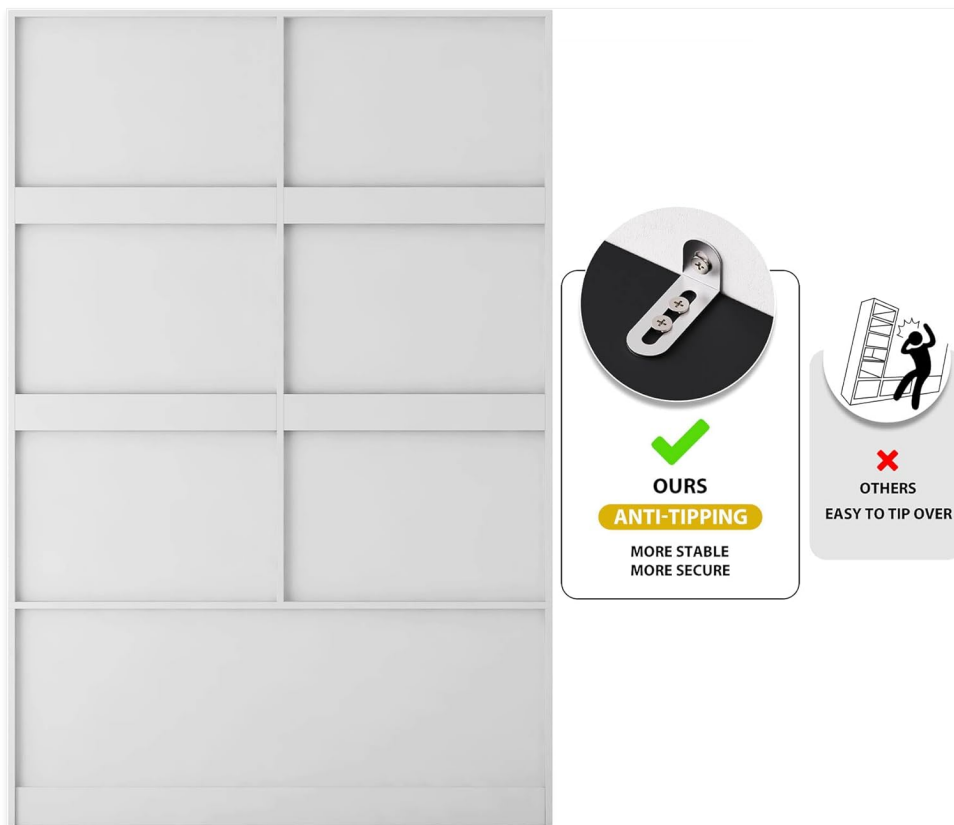

- **Anti-Tip Device:** Always secure the anti-tip device to the wall as instructed during assembly. This crucial step prevents the wardrobe from tipping over, especially important in households with children or pets.
- **Secure Fastening:** Ensure all screws, bolts, and fasteners are tightly secured during assembly and periodically check them for tightness. Loose connections can compromise the stability of the unit.
- **Weight Distribution:** Distribute weight evenly within the wardrobe. Avoid placing excessively heavy items on upper shelves or concentrating heavy items on one side, which could affect stability.
- **Proper Placement:** Place the wardrobe on a flat, level surface to prevent wobbling and ensure stability.

Figure 2: Illustration of the anti-tipping device, highlighting its importance for stability and safety.

3. PRODUCT COMPONENTS AND DIMENSIONS

Your RIDFY wardrobe comes with various components designed for easy assembly and versatile storage. Familiarize yourself with the main parts and overall dimensions before beginning assembly.