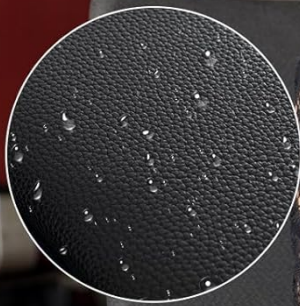

## Thick Cushioned Armrest With PU Leather Covering

Provide soft support for arms  
during gameplay

Waterproof and  
stain-resistant surface

Figure 6: The thick cushioned armrests offer comfort during gameplay.