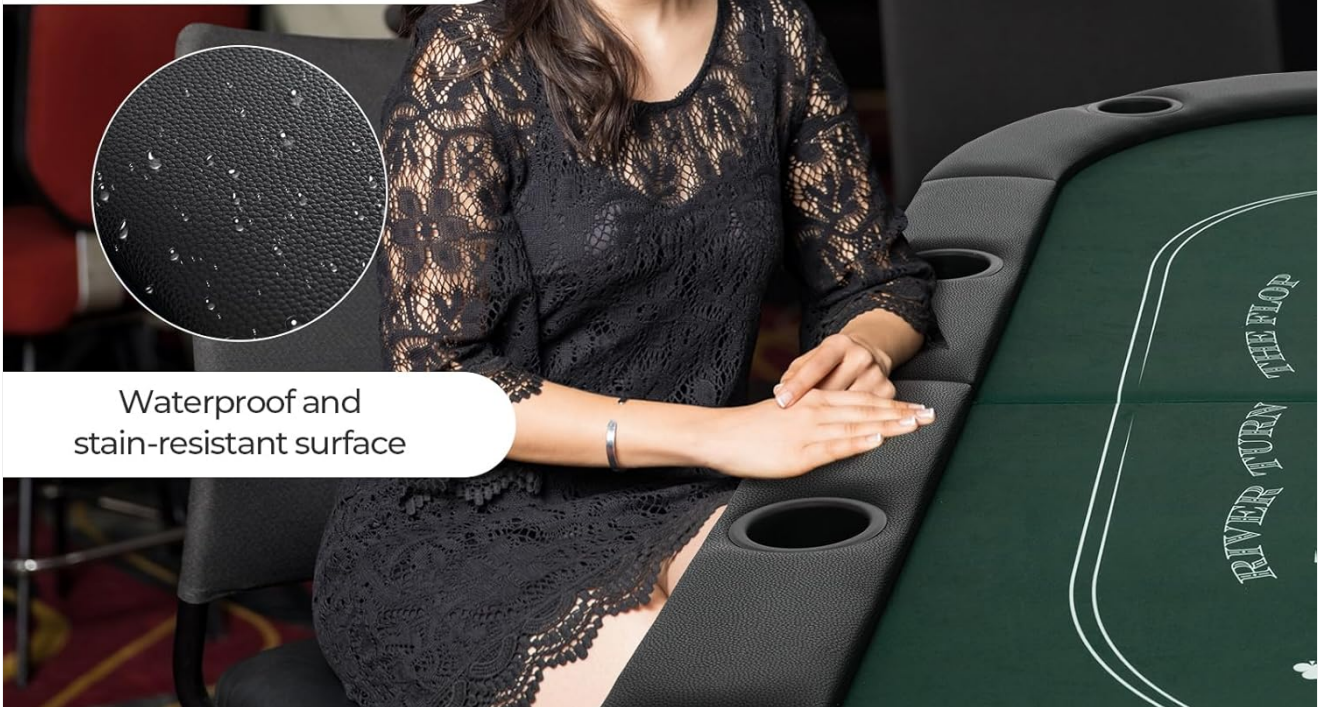

## Thick Cushioned Armrest With PU Leather Covering

Provide soft support for arms  
during gameplay

Waterproof and  
stain-resistant surface

Figure 6: The thick cushioned armrests offer comfort during gameplay.

# Casino-Grade Felt Surface

- ❖ Ensure a smooth and pill-free tabletop
- ❖ Make it easy to take out cards

Figure 7: The casino-grade felt surface ensures optimal card play.

Figure 8: The deep metal cup holders are designed for secure beverage placement.