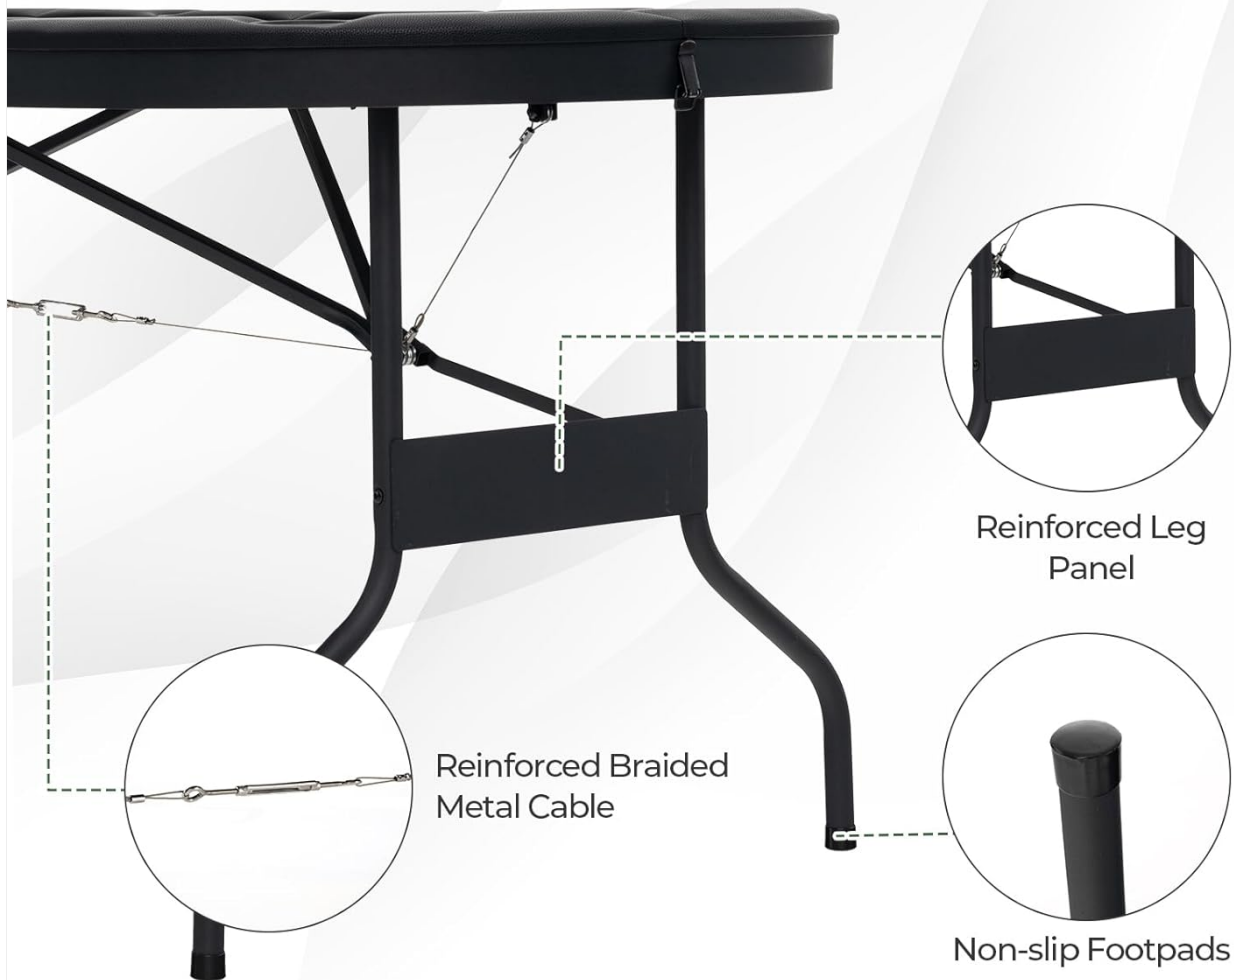

# Casino-Grade Felt Surface

- ❖ Ensure a smooth and pill-free tabletop
- ❖ Make it easy to take out cards

Figure 7: The casino-grade felt surface ensures optimal card play.

Figure 8: The deep metal cup holders are designed for secure beverage placement.

# Heavy-Duty & Stable Metal Support

Figure 9: Detailed product dimensions for the Goplus poker table.