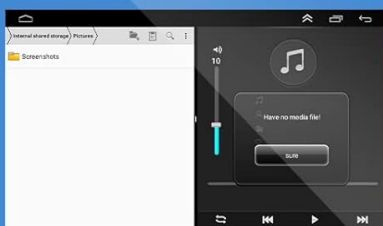

Folder + Music