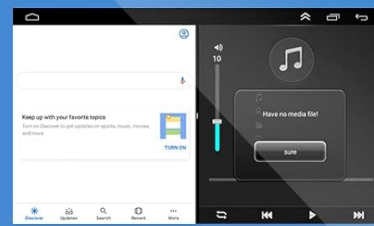

Figure 6: Bluetooth and FM/RDS Radio Interface with Equalizer.

4.4. Split Screen & Mirror Link

The split-screen function allows you to run two applications simultaneously, such as navigation and music playback. The Mirror Link feature enables you to mirror your smartphone's screen onto the car radio display. For Android phones, this supports two-way control, while for iOS phones, it supports one-way control.

Split Screen

Folder + Music

Browser + Music

Figure 7: Split Screen Functionality.

4.5. Steering Wheel Control

The unit supports steering wheel control functions, allowing you to manage the car radio's features directly from your steering wheel buttons. This provides a more convenient and safer driving experience.