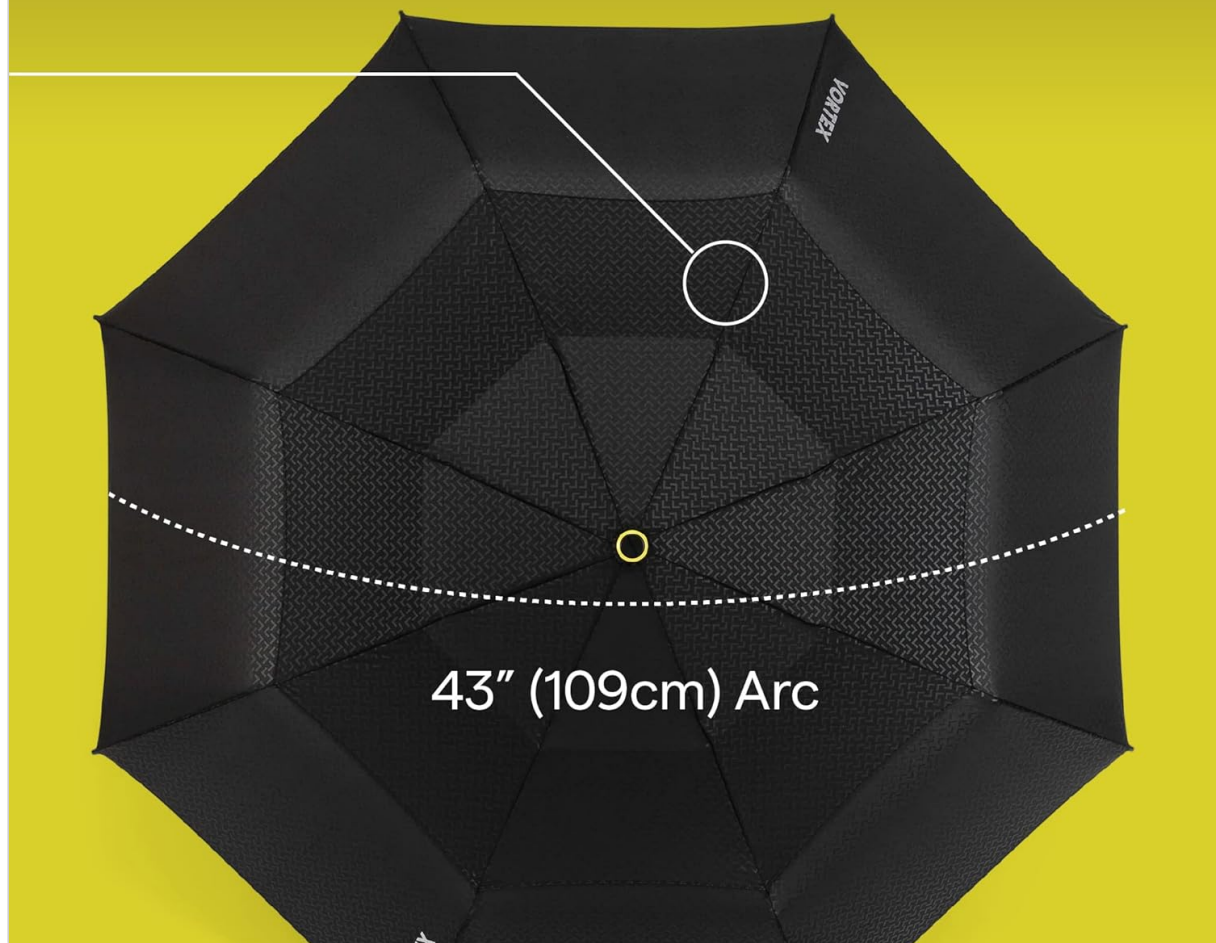

Durable Steel Frame & Shaft
Lightweight & engineered tough

Image: Illustrates the durable steel frame and shaft, highlighting the robust construction.

RPET Farbric 43" Canopy

Recycled from plastic bottles