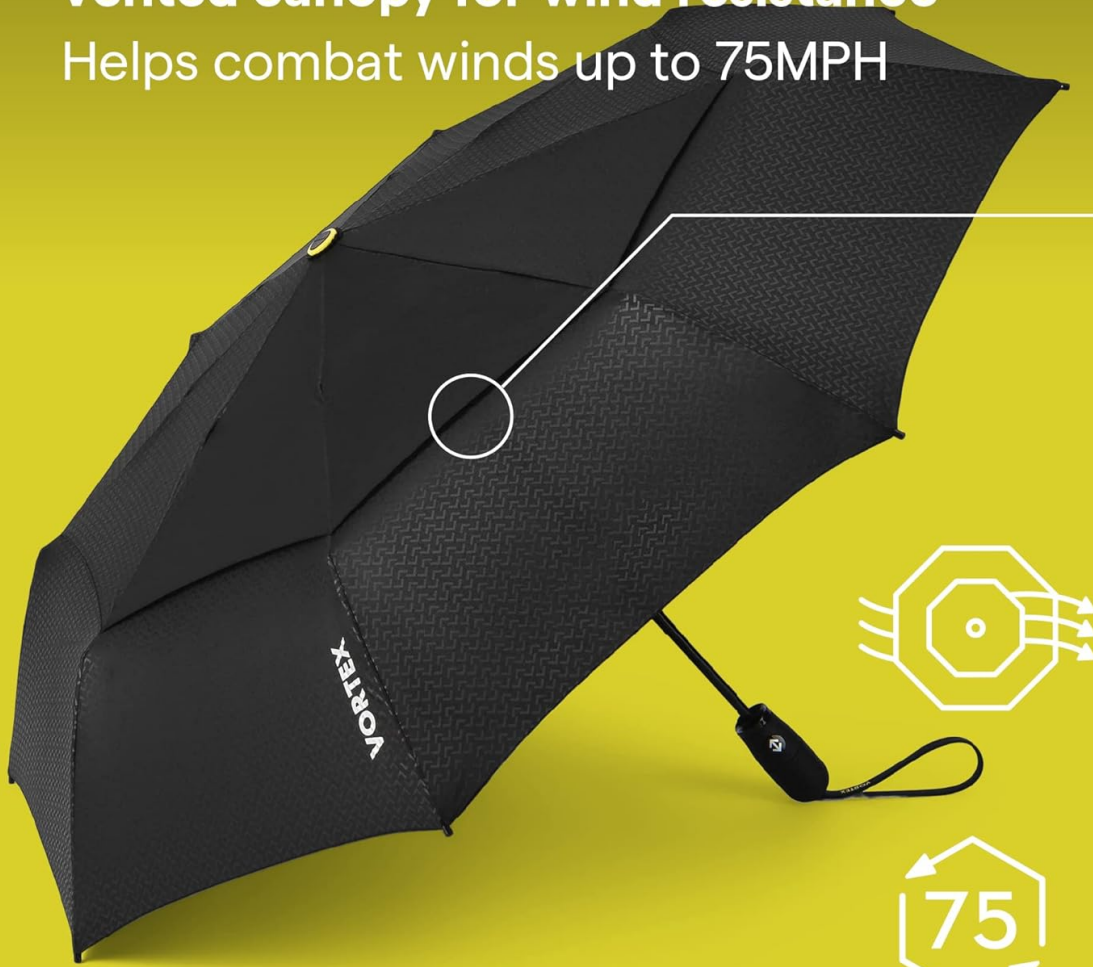

Model: Vortex V2

INTRODUCTION

This manual provides instructions for the proper use and care of your ShedRain Vortex V2 Automatic Compact Folding Travel Umbrella. Designed for durability and convenience, this umbrella features advanced wind-resistant technology and a compact design, making it suitable for various weather conditions and travel.

Image: The ShedRain Vortex V2 umbrella fully open, showcasing its canopy and handle.

KEY FEATURES

- **Automatic Open & Close:** Convenient push-button mechanism for quick deployment and retraction.
- **Vented Double Canopy:** Engineered to allow wind to pass through, enhancing stability in gusty conditions.
- **Vortex Cable Technology:** Patented design keeps the canopy taut, preventing inversion in winds up to 75 MPH.
- **Durable Construction:** Features a lightweight yet tough steel frame and shaft.
- **Eco-Friendly Fabric:** Canopy made from 100% recycled polyester fabric derived from plastic bottles.
- **Comfort Grip Handle:** TPR rubber grip handle with a TPR wrist strap for secure carrying.
- **UV Protection:** Provides protection from harmful UV rays in addition to rain.

Vented canopy for wind resistance

Helps combat winds up to 75MPH

Image: A close-up view of the vented canopy, illustrating its design for wind resistance.

Cable Enforced Technology™ (CET)

Prevents umbrella from flipping inside-out

Image: Diagram illustrating the Cable Enforced Technology (CET) that prevents the umbrella from flipping inside-out.

SETUP AND OPERATION

Opening the Umbrella

1. Ensure the umbrella is free from any obstructions.
2. Press the button located on the handle. The canopy will automatically extend and lock into place.