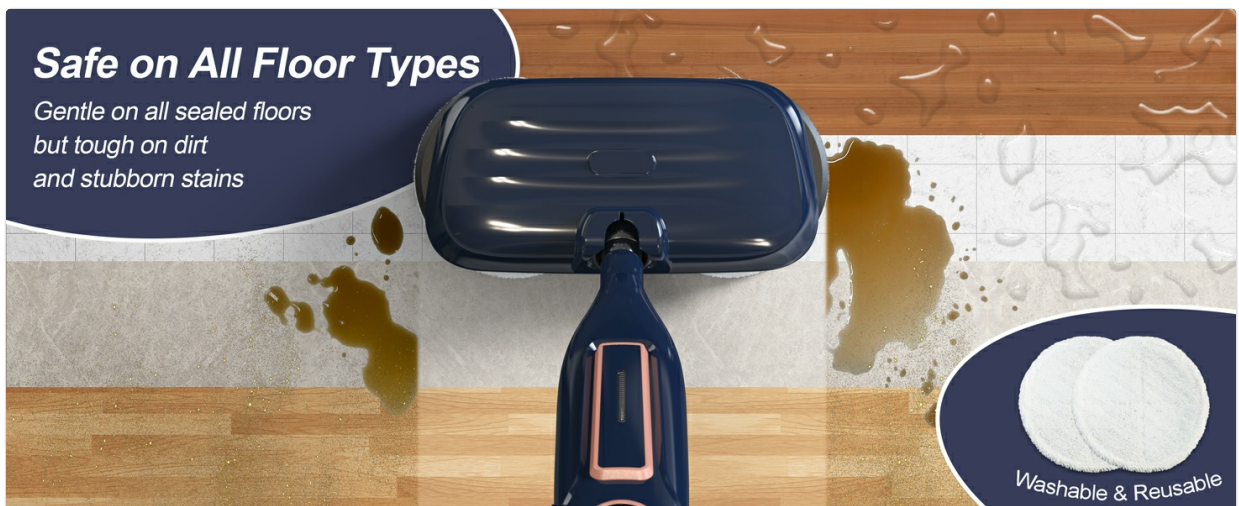

Figure 4.1: DEVOAC VM6 Scrubbing Steam Mop and its versatile configurations.

This image shows the DEVOAC VM6 Steam Mop in both its full upright configuration for floor cleaning and its detachable handheld mode for targeted cleaning. Various accessories are also displayed, highlighting its multi-functional design.