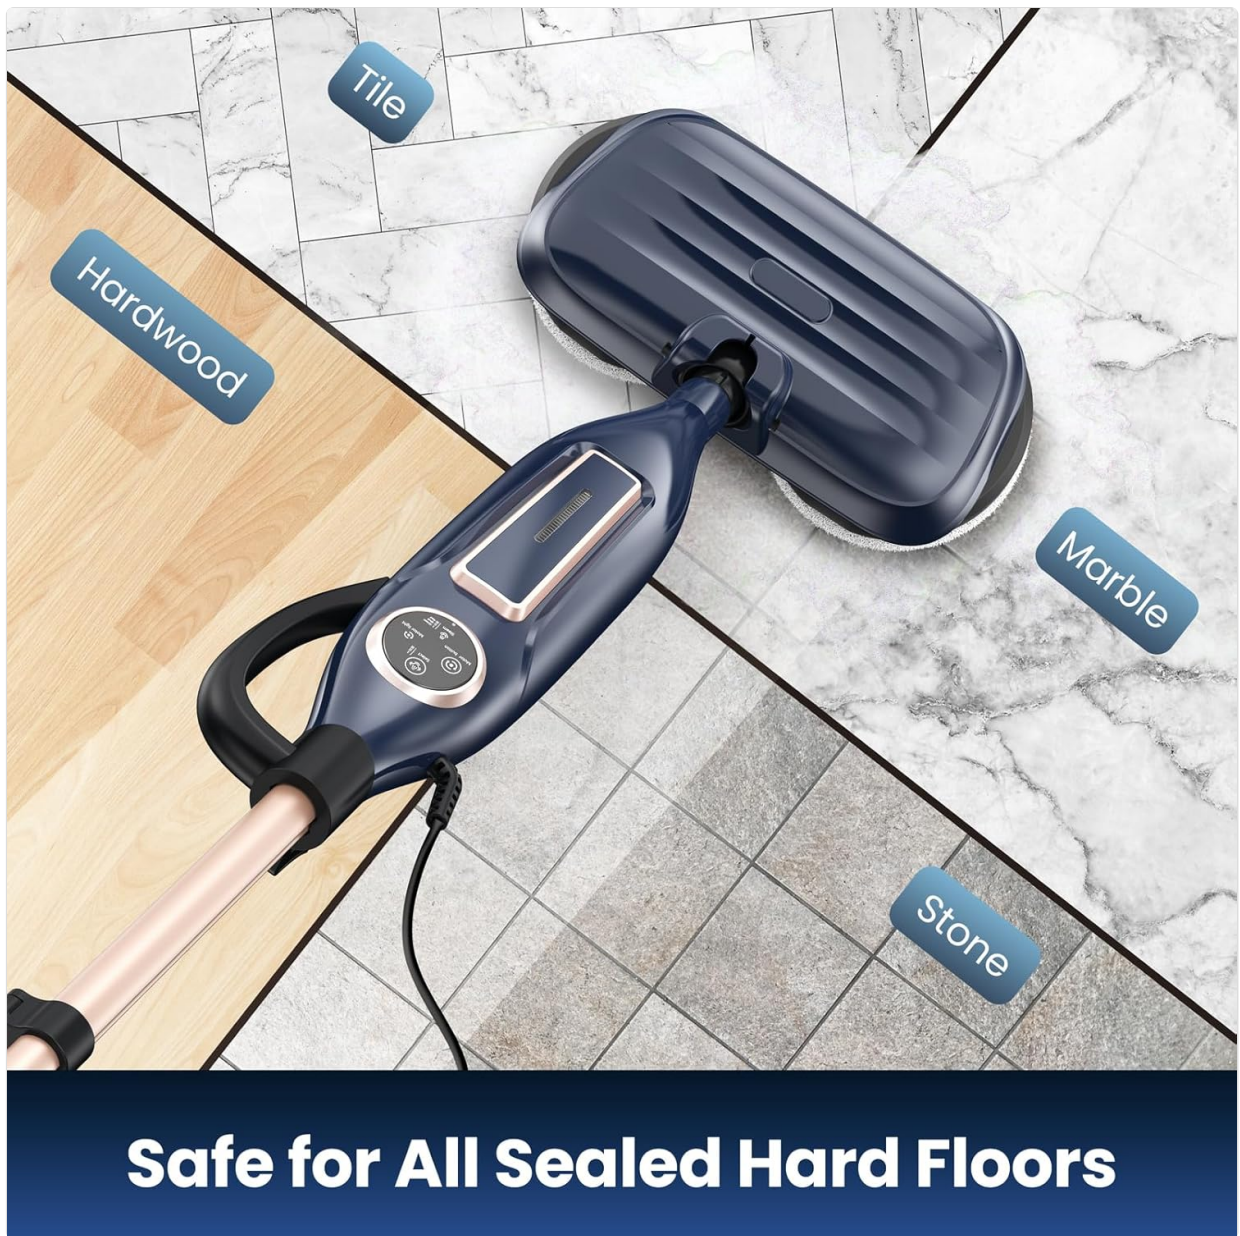

Video 6.2: A brief demonstration of the DEVOAC VM6 Steam Mop's cleaning power, highlighting its ability to clean floors efficiently.

## 7. CLEANING APPLICATIONS

The DEVOAC VM6 is a versatile 10-in-1 steam mop suitable for various sealed hard floors including tile, laminate, hardwood, and marble. Its powerful steam and rotating pads offer up to 5 times better removal of stubborn stains compared to traditional steam mops.

Figure 7.1: Safe and effective on all sealed hard floors.

This image highlights the DEVOAC VM6 Steam Mop's suitability for cleaning various sealed hard floor types, including tile, hardwood, marble, and stone, ensuring effective and safe cleaning across different surfaces.