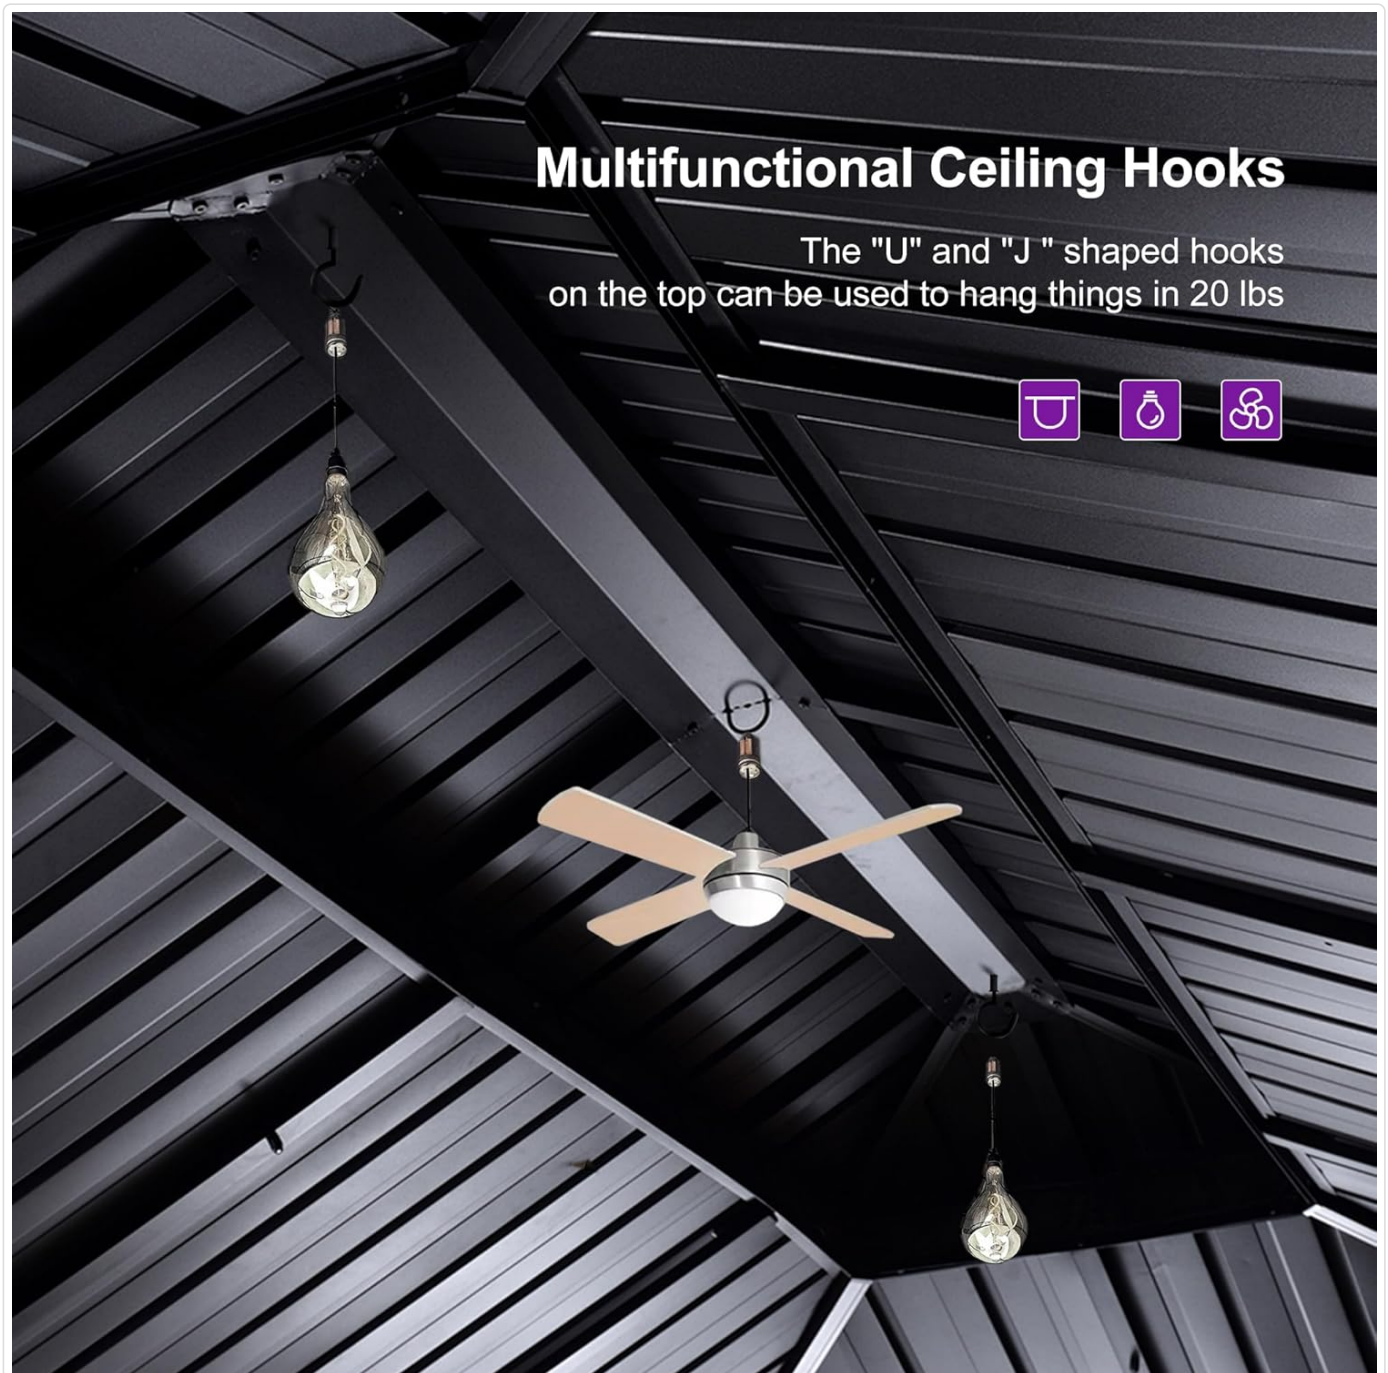

### Netting Usage:

The gazebo includes removable upgraded netting. This netting is designed to be more durable and heavier (260g/m<sup>2</sup>) to remain static in wind, effectively keeping insects out while allowing for light and airflow. The netting can be fully opened for an open-air experience or fully closed for privacy and protection from bugs and UV rays.

### Multifunctional Ceiling Hooks:

The gazebo is equipped with 'U' and 'J' shaped hooks on the frame top. These hooks can be used to hang items weighing up to 20 lbs, such as lights or small fans, to enhance your outdoor experience.