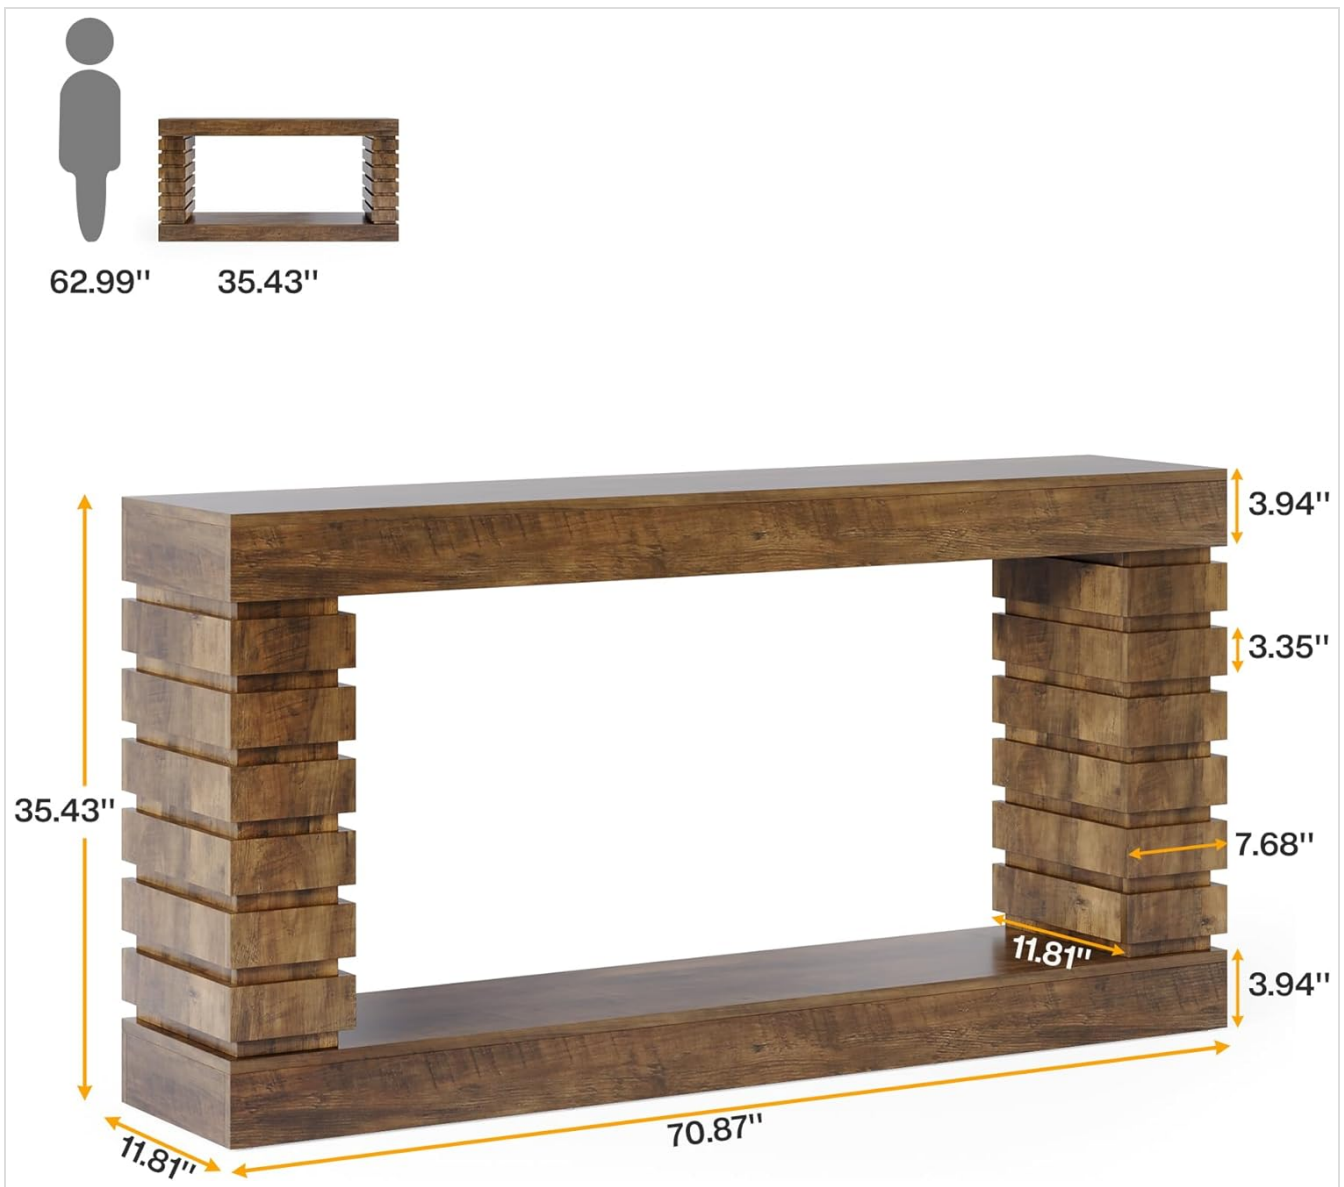

## SETUP AND ASSEMBLY

The Tribesigns 70.8-Inch Long Console Table is designed for straightforward assembly. All necessary tools and instructions are provided. For a visual guide, please refer to the assembly video below.

**Image Description:** A detailed diagram illustrating the overall dimensions of the console table, including length, depth, and height, along with internal shelf measurements.