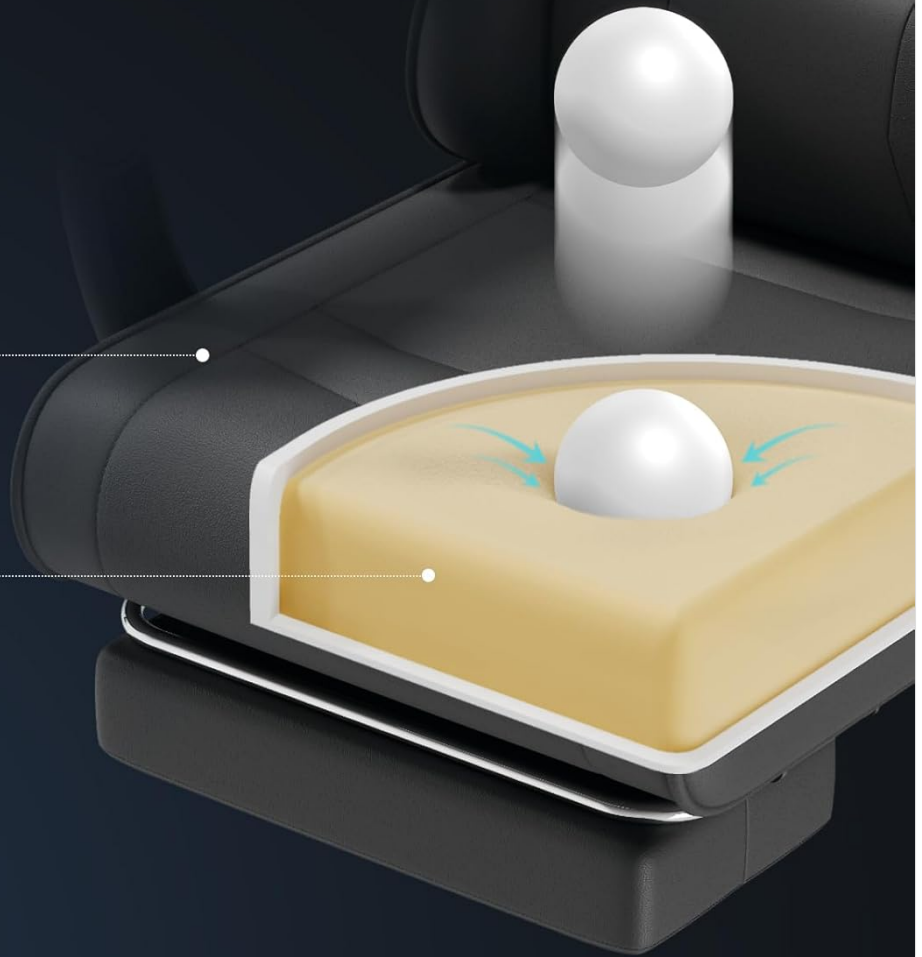

# COMFORT DURATURO, SENZA AFFATICAMENTO

Cuscino morbido e traspirante per un comfort prolungato

Materiale in PU  
traspirante

**8 CM**  
Schiuma ad alta  
densità

Image: Seat cushion construction showing breathable PU material and high-density foam for durable comfort.

## **SPECIFICATIONS**

Feature	Detail
Brand	TRIUMPHKEY
Model Number	0758
Color	Black
Product Dimensions (L x W x H)	45 x 50 x 131 cm (17.7 x 19.7 x 51.6 inches)
Item Weight	20.5 Kilograms (45.2 lbs)
Maximum Weight Recommendation	150 Kilograms (330 lbs)
Applicable User Height	150-190 cm (4'11" - 6'3")
Backrest Recline Angle	90° to 145°
Special Features	Ergonomic Design, Headrest, Padded PU Leather, Adjustable Height, Adjustable Lumbar Support with Massage, Retractable Footrest, 360° Swivel
Recommended Uses	Computer, Reading, Video Gaming, Office Work