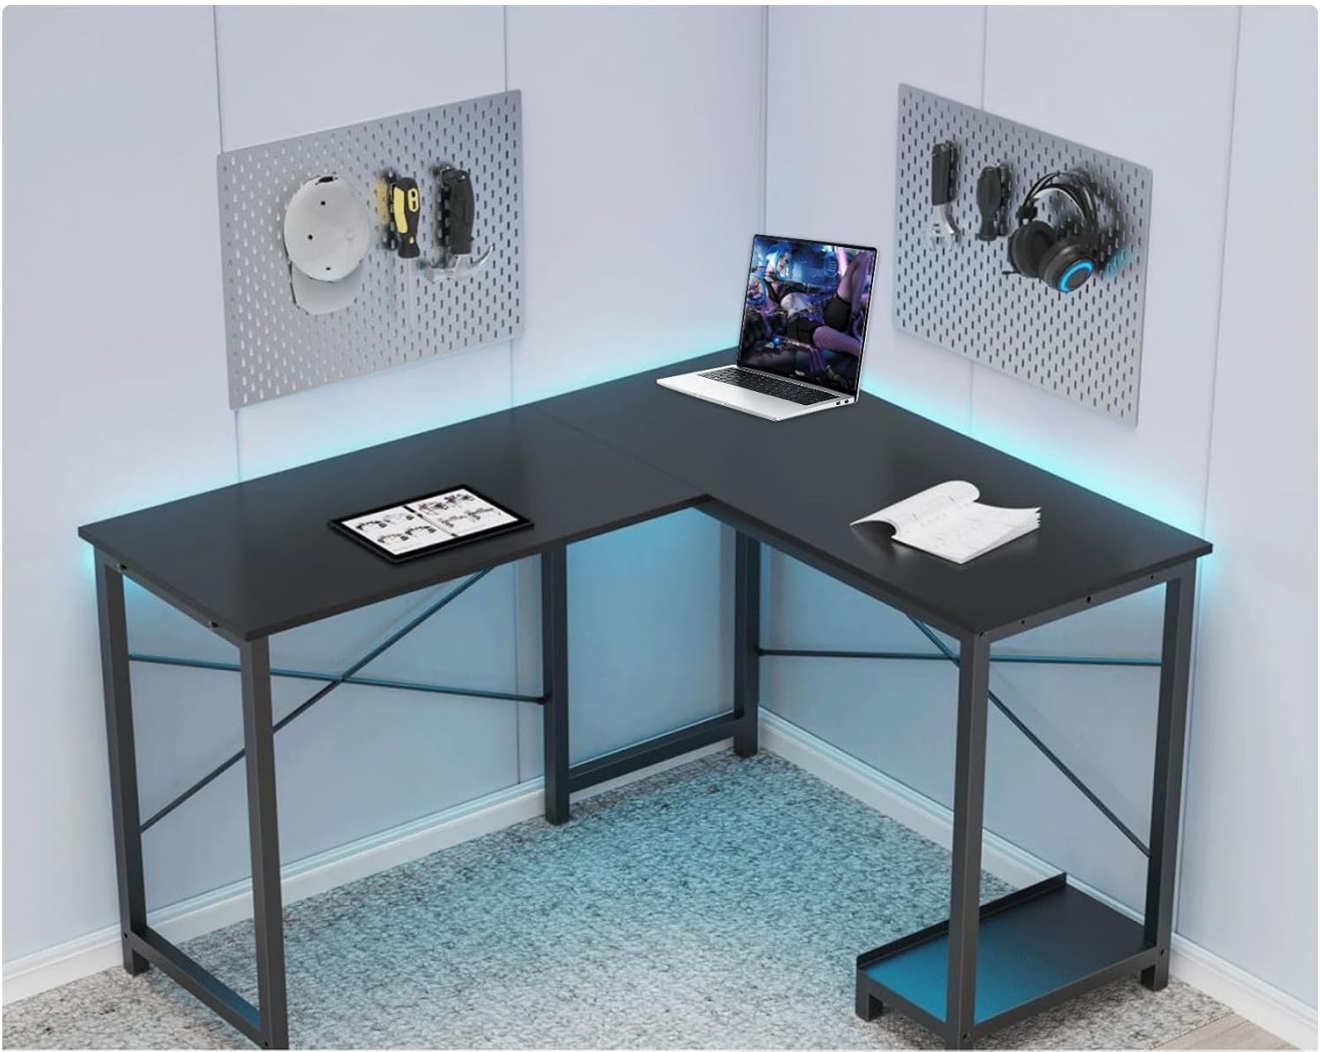

Easy to Assemble

Clear guidance for you

Video

Instruction

Image: Graphic indicating the ease of assembly, with icons for video guidance and written instructions.

5. OPERATING INSTRUCTIONS

Your L-shaped desk is designed for versatile use in various settings:

- **Workspace Optimization:** Position the L-shaped desk in a corner to maximize your room's layout. The two spacious sections allow for a dedicated work area and a separate space for gaming or other activities.
- **CPU Placement:** Utilize the dedicated CPU stand area at the bottom to keep your computer tower off the floor, protecting it from dust and providing better airflow.
- **Storage Management:** Use the side hanging bag to keep frequently accessed items like notebooks, pens, or small electronic devices within easy reach, maintaining a tidy desktop.
- **Monitor Setup:** The generous desktop surface can comfortably accommodate multiple monitors, making it ideal for multi-tasking or immersive gaming setups.