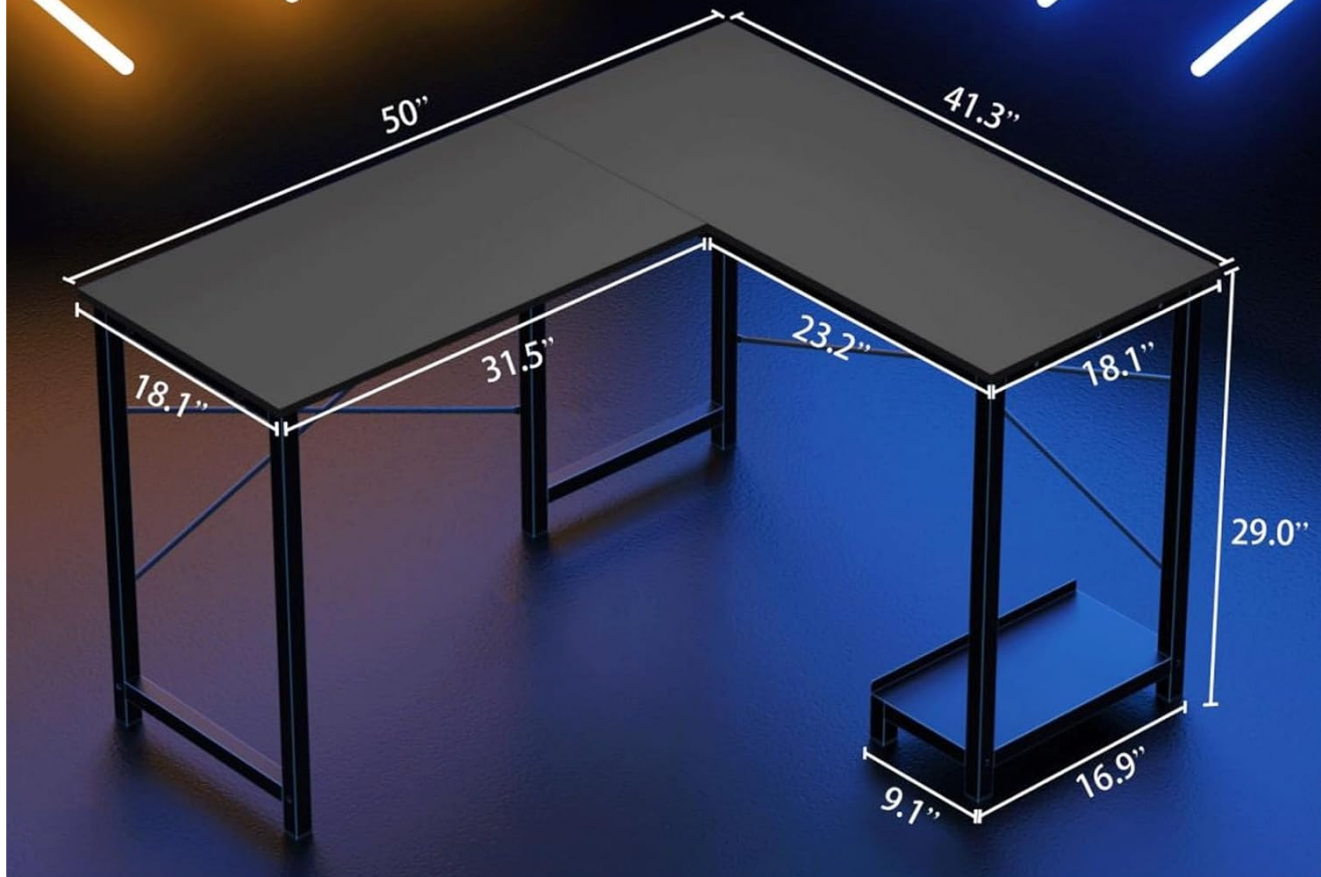

Product Dimension

Image: Detailed diagram showing the dimensions of the L-shaped desk.

9. WARRANTY AND SUPPORT

This HOMEE L-Shaped PC Desk comes with a Limited Warranty. For specific details regarding the warranty coverage, terms, and conditions, please refer to the warranty information included in your product packaging or contact HOMEE customer support.

For further assistance, product inquiries, or to explore other HOMEE products, please visit the official HOMEE Store: HOMEE Store on Amazon.