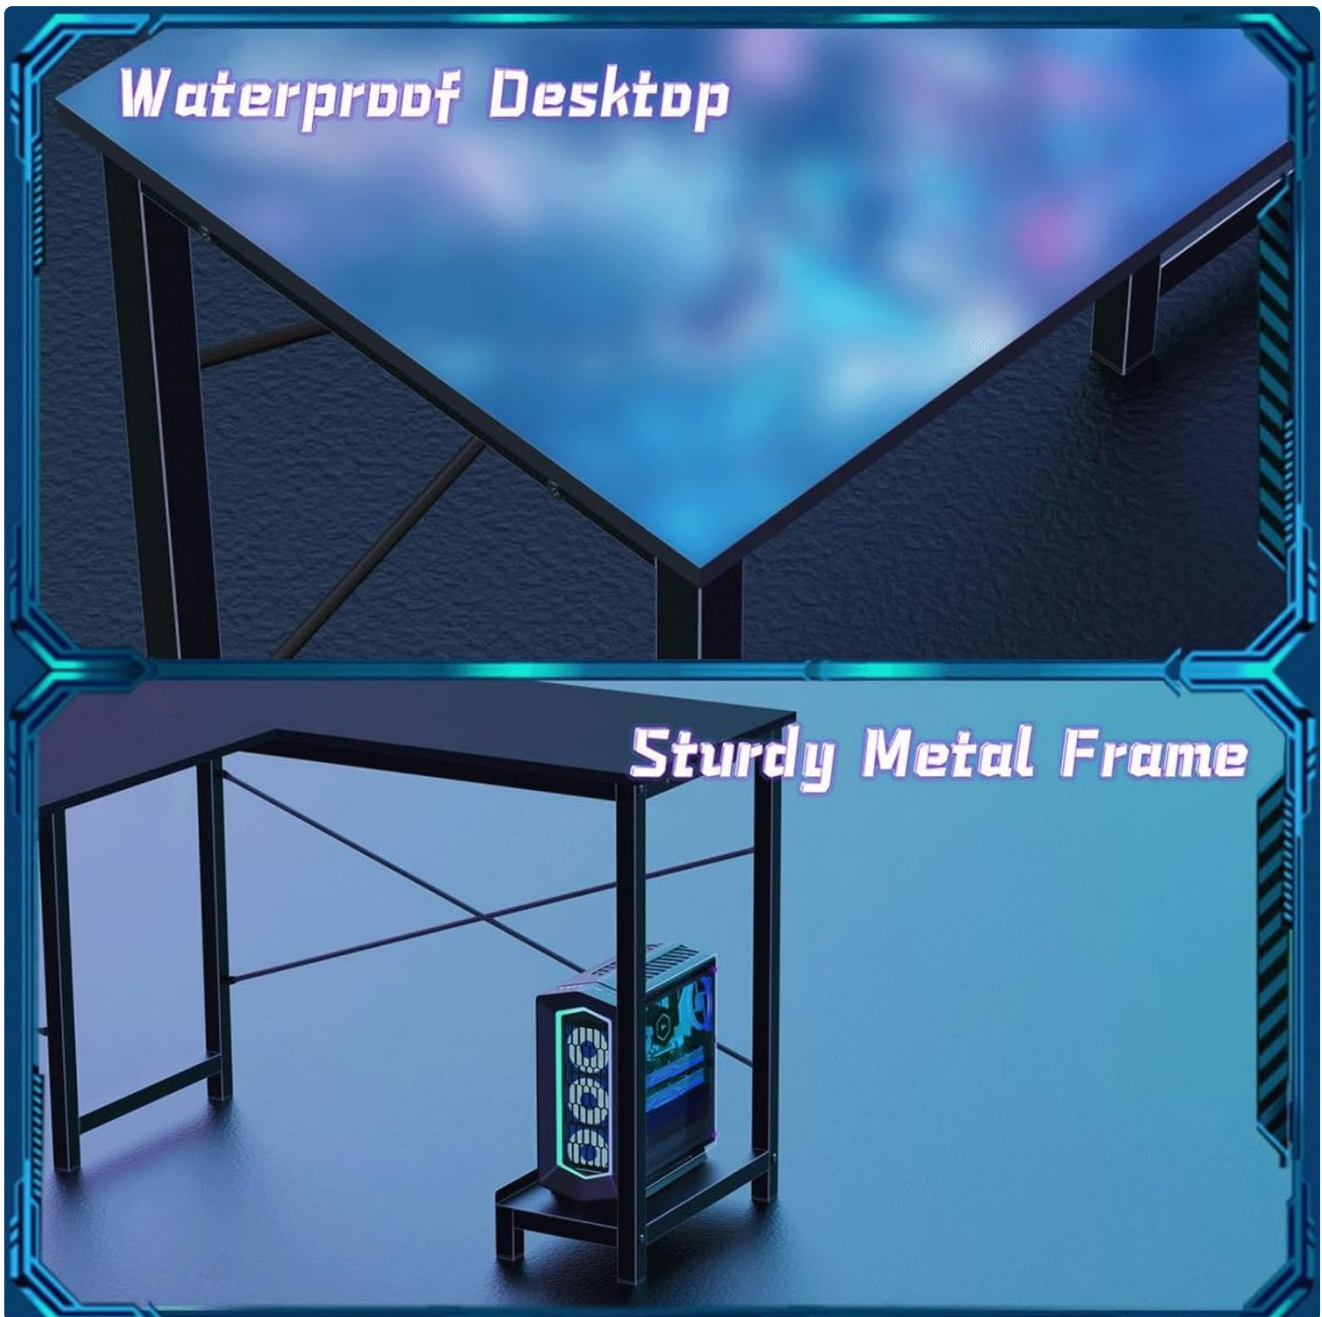

3. PRODUCT FEATURES

The HOMEE L-Shaped PC Desk is designed with functionality and durability in mind:

- **L-Shaped Design:** Crafted for maximizing space utilization, fitting perfectly into corners to expand your usable area within limited rooms.
- **Durable Materials:** The desktop is constructed from medium-density board, ensuring hardness, wear-resistance, and ease of cleaning. The sturdy desk body features heavy-duty steel.
- **Enhanced Stability:** An X-shaped frame structure provides excellent stability and support.
- **Integrated CPU Stand:** A dedicated bracket base beneath the frame perfectly accommodates your CPU or other machine devices, keeping them neatly organized.
- **Convenient Side Bag:** A handy side hanging pocket is included for storing books, documents, snacks, and other small items, helping to keep your desktop clutter-free.

- **Versatile Style:** The combination of a wooden desktop and metal frame offers a simple and fashionable aesthetic that complements various office, study, or gaming room decors.
- **Spacious Desktop:** The 50-inch long desktop provides ample space for dual monitors, laptops, and other office supplies.

Image: Close-up view highlighting the waterproof desktop surface and the sturdy metal frame construction of the desk.

Image: Two L-shaped desks arranged together to create an extended workspace, demonstrating versatility.