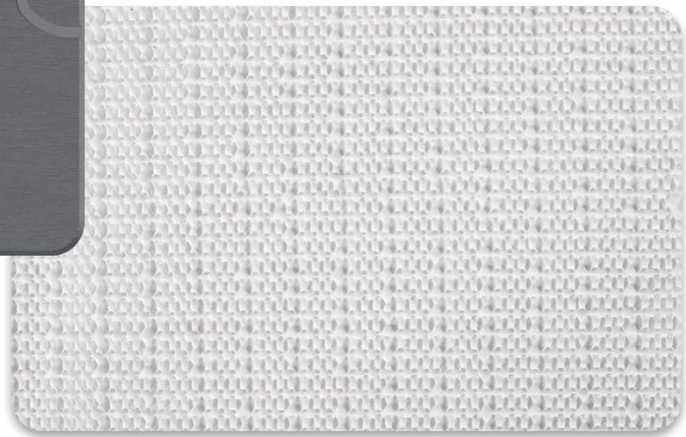

Stone Bath Mat

Super Absorbent
and Quick Drying

Image: The package contents, illustrating the stone bath mat, the non-slip mat, and the sanding tool for maintenance.

5. TROUBLESHOOTING

Problem	Possible Cause	Solution
Reduced Water Absorption	Accumulation of dirt or residue on the surface.	Gently polish the surface with the provided sandpaper until absorbency is restored. Rinse and air dry.
Mat Slides on Floor	Non-slip mat not used or improperly placed.	Ensure the rubber anti-slip mat is placed securely underneath the stone bath mat. Verify the floor surface is clean and dry.
Mat Breaks or Deforms	Placed on an uneven or loose surface; excessive force applied.	Always place the mat on a flat, stable, and even surface. Avoid dropping heavy objects on it or applying undue pressure.