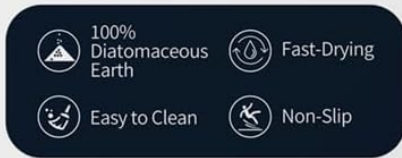

Image: The ZIKIBL Stone Bath Mat in grey, showcasing its sleek design and packaging.

2. KEY FEATURES

- **Sustainable Materials:** Crafted from 100% diatomaceous earth, ensuring a safe, durable, and eco-friendly product.
- **Super Absorbent and Quick Drying:** Rapidly absorbs water and dries within seconds, maintaining a dry and hygienic surface.
- **Non-Slip Design:** Features a textured surface for enhanced friction and includes a rubber anti-slip mat for double protection, ensuring stability on various floor types.
- **Effortless Cleaning:** Easy to maintain with simple rinsing or wiping. For stubborn stains, light sanding can restore its original condition.
- **Modern Elegance & Versatility:** Its minimalist aesthetic seamlessly integrates into any space, making it ideal for bathrooms, kitchens, entryways, and more.