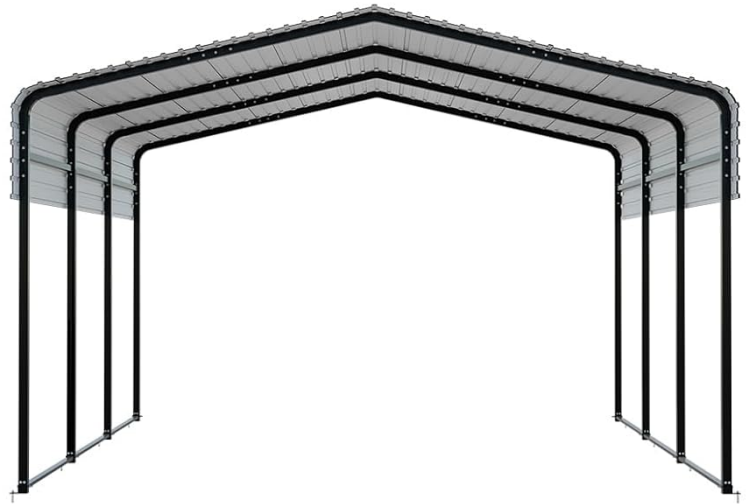

Image: The carport demonstrating its resilience in snowy conditions, highlighting its wind rating of 100 MPH and snow load capacity of 35 PSF.

3. PACKAGE CONTENTS

The NUGRIART 10x15FT Metal Carport is shipped in three separate boxes. You may not receive all packages simultaneously. Please ensure all components are present before beginning assembly. All necessary hardware and easy-to-understand instructions are included within the packages.

Heavy Duty Carport

All in 3 Boxes

**Carport Dimension:
10X15FT**

**Carport Weight:
305 Pounds**

Please make sure you are permitted to build a carport from your local before purchase.

Image: An illustration detailing the carport's dimensions (10x15FT), weight (305 pounds), and confirming that it ships in three boxes.

10*15FT Metal Carport Built to Last

Image: A diagram illustrating the precise dimensions of the 10x15FT metal carport, including height and width measurements.

**Abrasion-resistant
Rubber Trim**

Reinforced Frame

Excellent Carport

Heavy-Duty Ground Pegs

Image: Detailed views of key features including the abrasion-resistant rubber trim, reinforced frame connections, and heavy-duty ground pegs for secure installation.