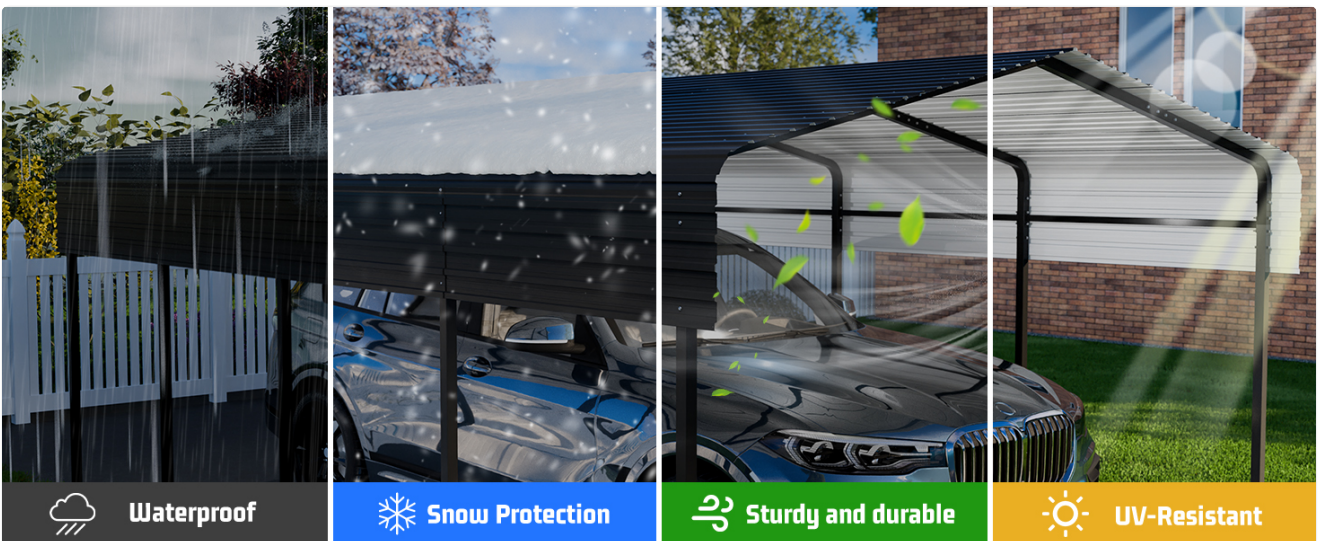

Excellent Carport

Heavy-Duty Ground Pegs

Image: Detailed views of key features including the abrasion-resistant rubber trim, reinforced frame connections, and heavy-duty ground pegs for secure installation.

NO GAP AT THE JUNCTION OF THE GALVANIZED SHEET CEILING

Image: Water repelling from the galvanized sheet ceiling, demonstrating the carport's waterproof design and the importance of keeping it clean.

7. TROUBLESHOOTING

UV-RESISTANT GALVANIZED SHEET

Protect your car from high temperatures in summer

Image: The carport protecting a vehicle from sun, highlighting its UV-resistant galvanized sheet construction.

Waterproof

Snow Protection