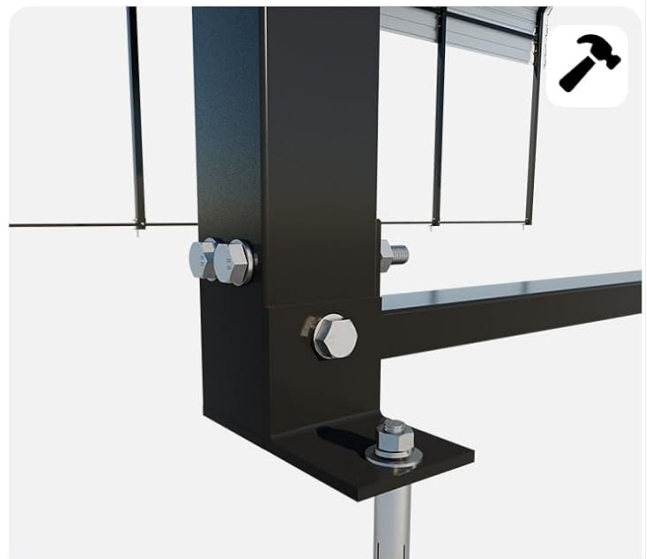

10*15FT Metal Carport Built to Last

Image: A diagram illustrating the precise dimensions of the 10x15FT metal carport, including height and width measurements.

**Abrasion-resistant
Rubber Trim**

Reinforced Frame

Excellent Carport

Heavy-Duty Ground Pegs

Image: Detailed views of key features including the abrasion-resistant rubber trim, reinforced frame connections, and heavy-duty ground pegs for secure installation.