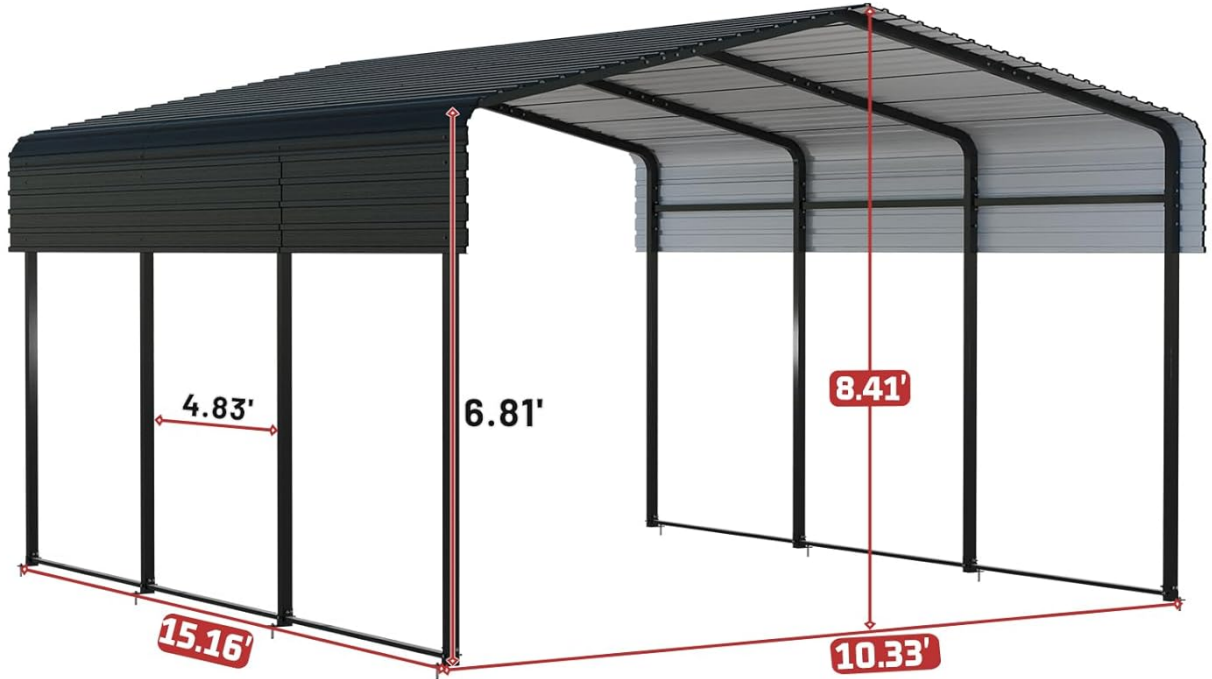

Image: The carport demonstrating its resilience in snowy conditions, highlighting its wind rating of 100 MPH and snow load capacity of 35 PSF.

3. PACKAGE CONTENTS

The NUGRIART 10x15FT Metal Carport is shipped in three separate boxes. You may not receive all packages simultaneously. Please ensure all components are present before beginning assembly. All necessary hardware and easy-to-understand instructions are included within the packages.

Heavy Duty Carport

All in 3 Boxes

**Carport Dimension:
10X15FT**

**Carport Weight:
305 Pounds**

Please make sure you are permitted to build a carport from your local before purchase.

Image: An illustration detailing the carport's dimensions (10x15FT), weight (305 pounds), and confirming that it ships in three boxes.

10*15FT Metal Carport Built to Last

Image: A diagram illustrating the precise dimensions of the 10x15FT metal carport, including height and width measurements.

**Abrasion-resistant
Rubber Trim**

Reinforced Frame