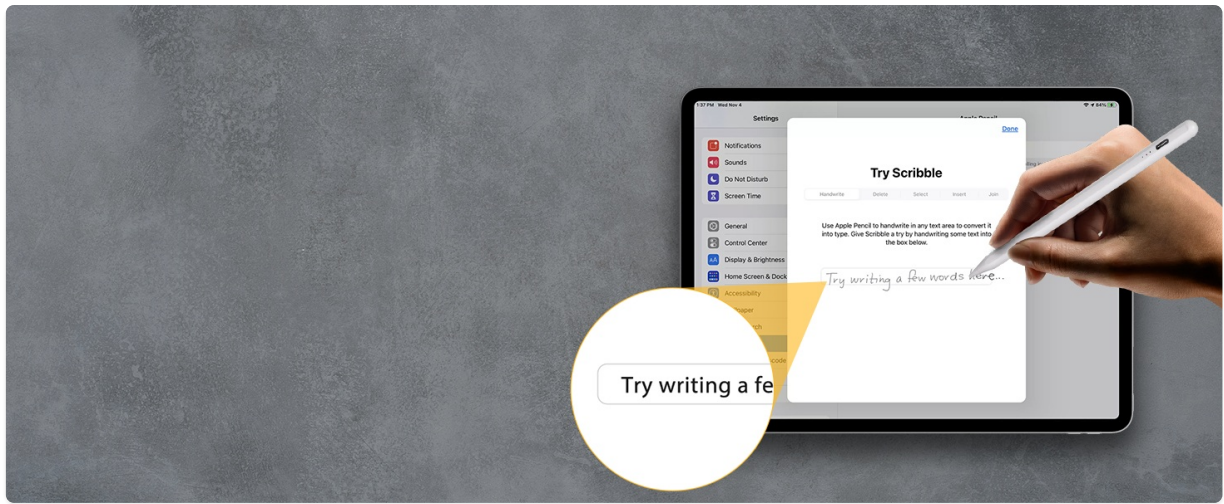

## 5.2 Unique Shortcuts (Bluetooth Connected)

When connected via Bluetooth, the top button provides convenient shortcuts:

- **1 Tap:** Volume up
- **2 Taps:** Back to home screen
- **3 Taps:** Open app switcher