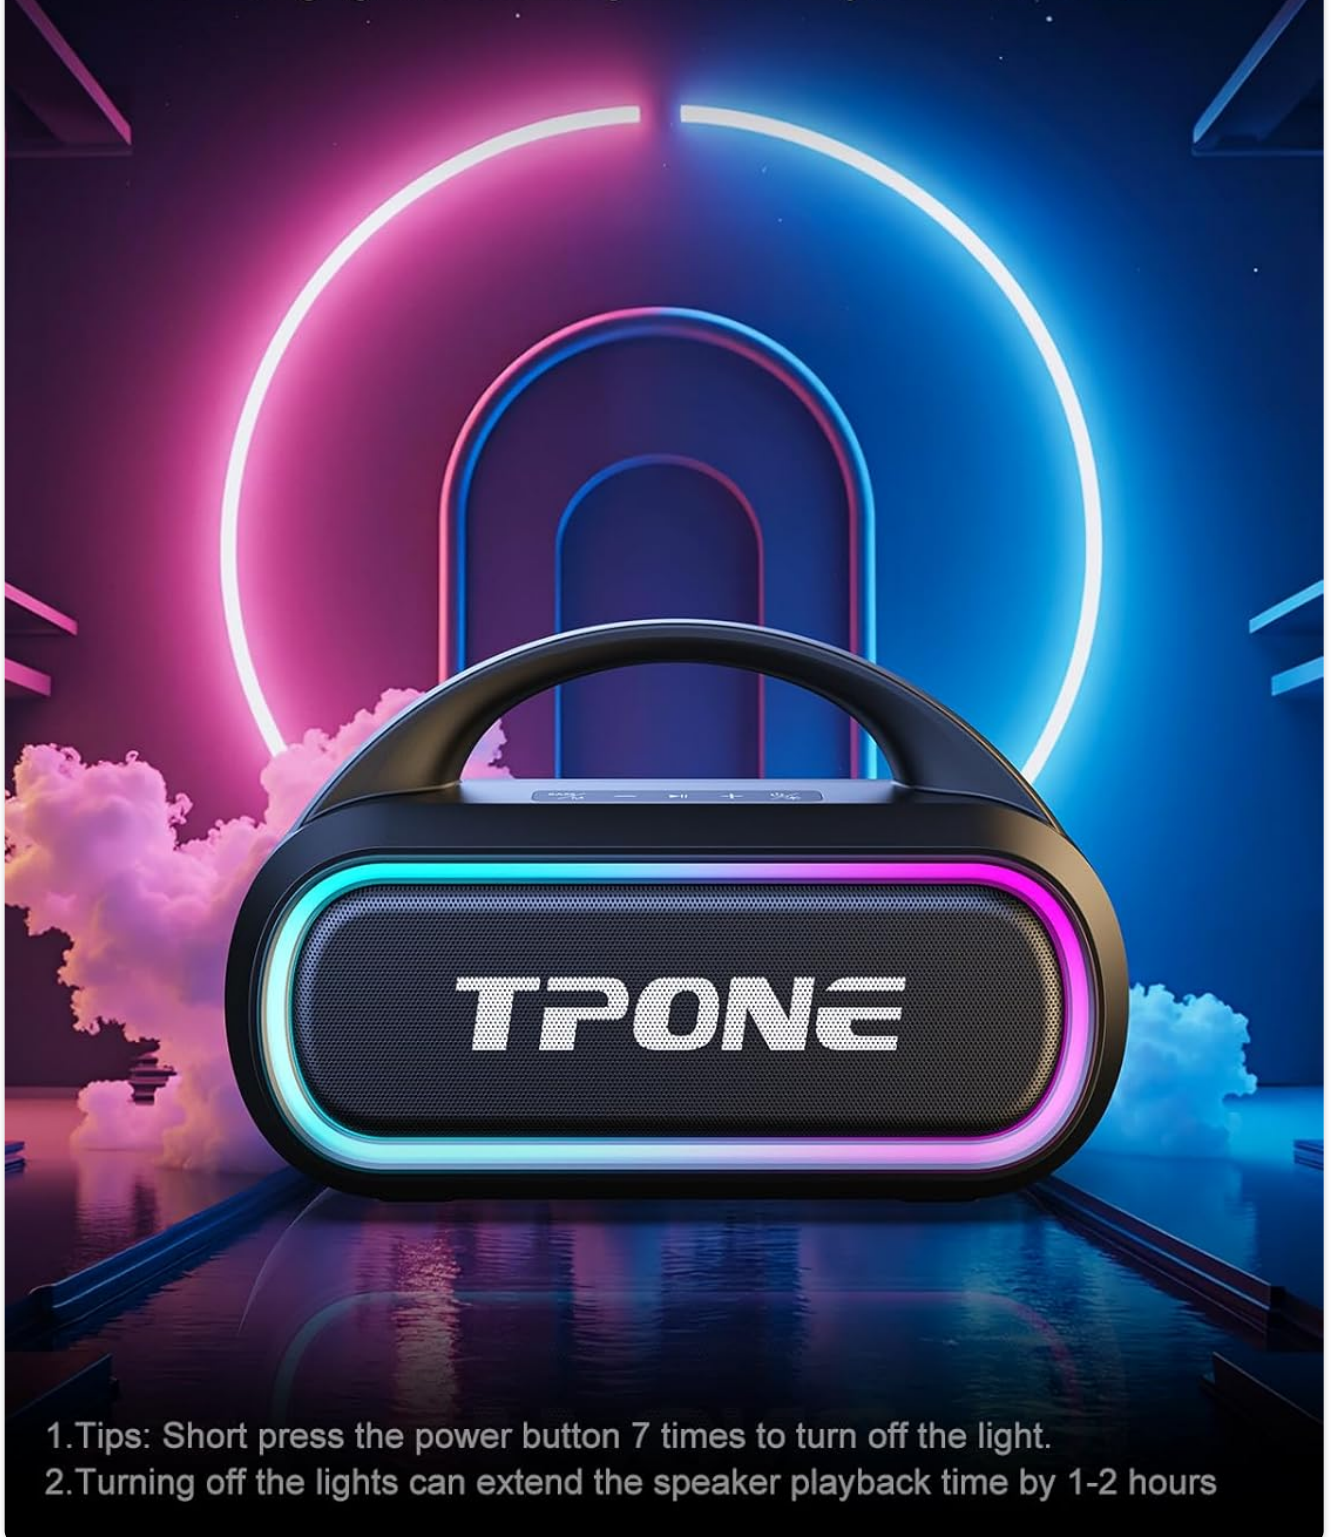

7 LIGHTING MODES

Dazzling lights that change with the rhythm of the music

1. Tips: Short press the power button 7 times to turn off the light.
2. Turning off the lights can extend the speaker playback time by 1-2 hours

The XT-01 speaker showcasing its vibrant 7-color light modes.

IPX5 Waterproof & Rugged Design

Designed for outdoor adventures and harsh conditions, the XT-01 boasts an IPX5 waterproof rating, protecting it against rain, spills, and splashes. Its rugged construction ensures durability for various activities.