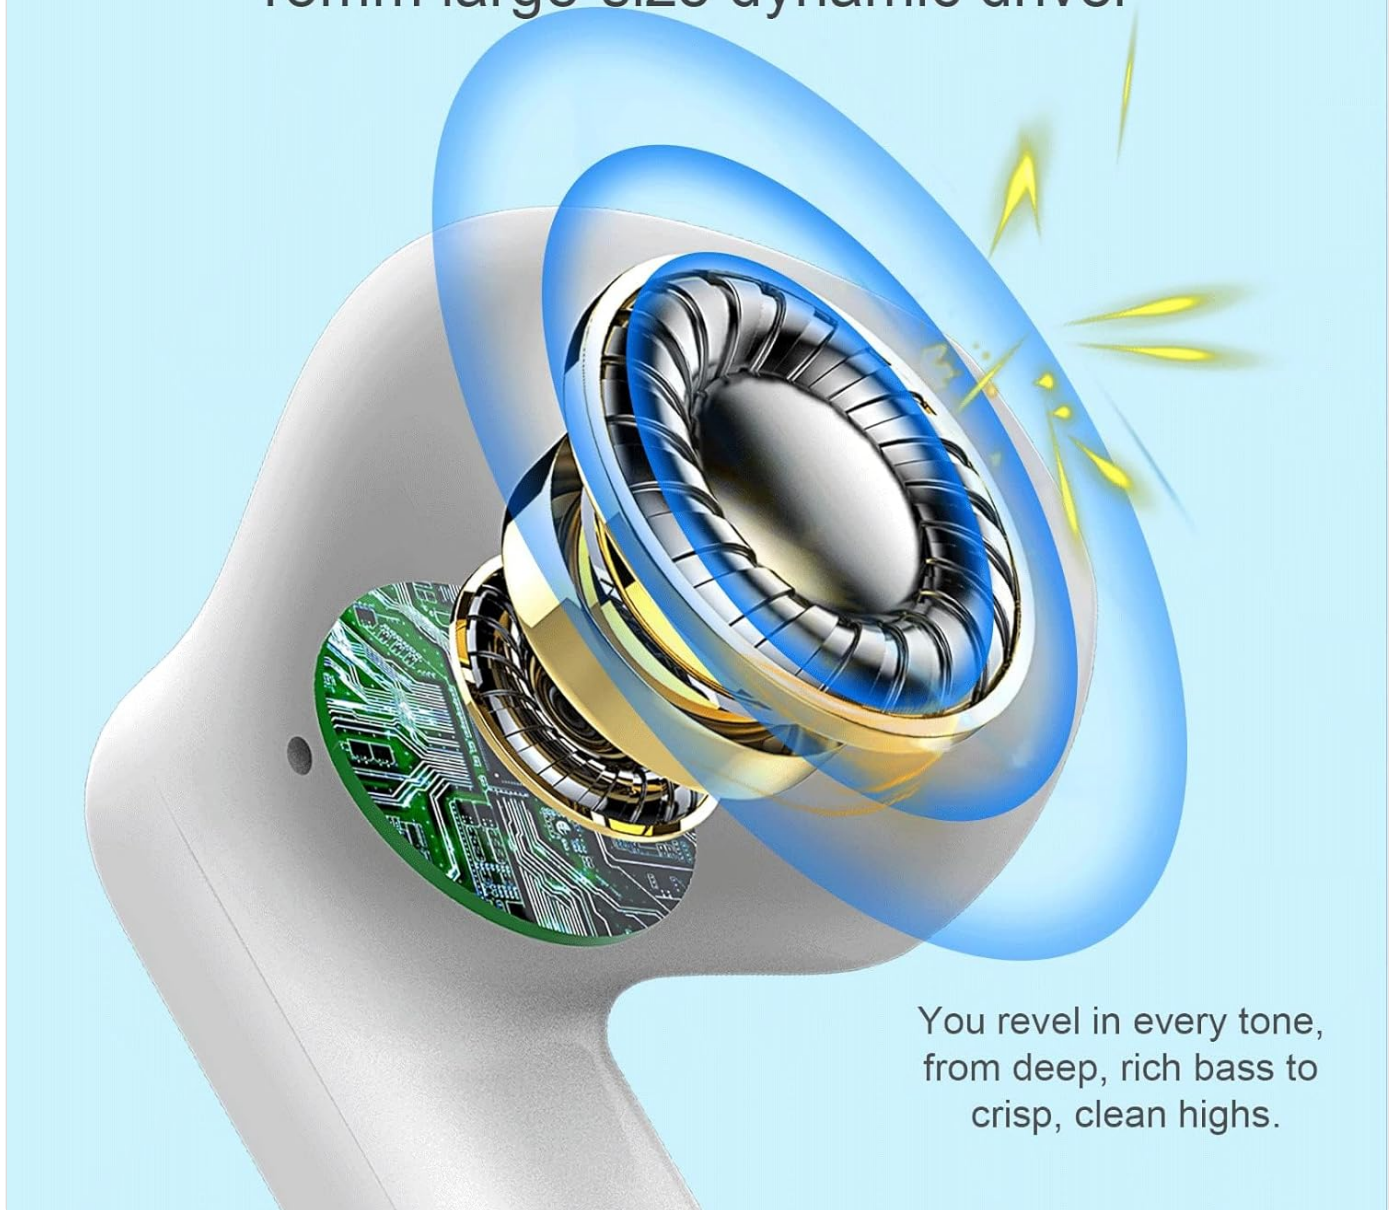

Experience impressive Hi-Fi stereo sound with 13mm dynamic drivers, delivering deep bass and clear mids for an immersive audio experience.

Crystal Clear Sound

13mm large-size dynamic driver

You revel in every tone,
from deep, rich bass to
crisp, clean highs.

Figure 6: The 13mm dynamic drivers provide crystal clear sound.

Call Features

Each earbud is equipped with a built-in microphone utilizing call noise cancellation technology, ensuring clear and realistic sound during conversations.