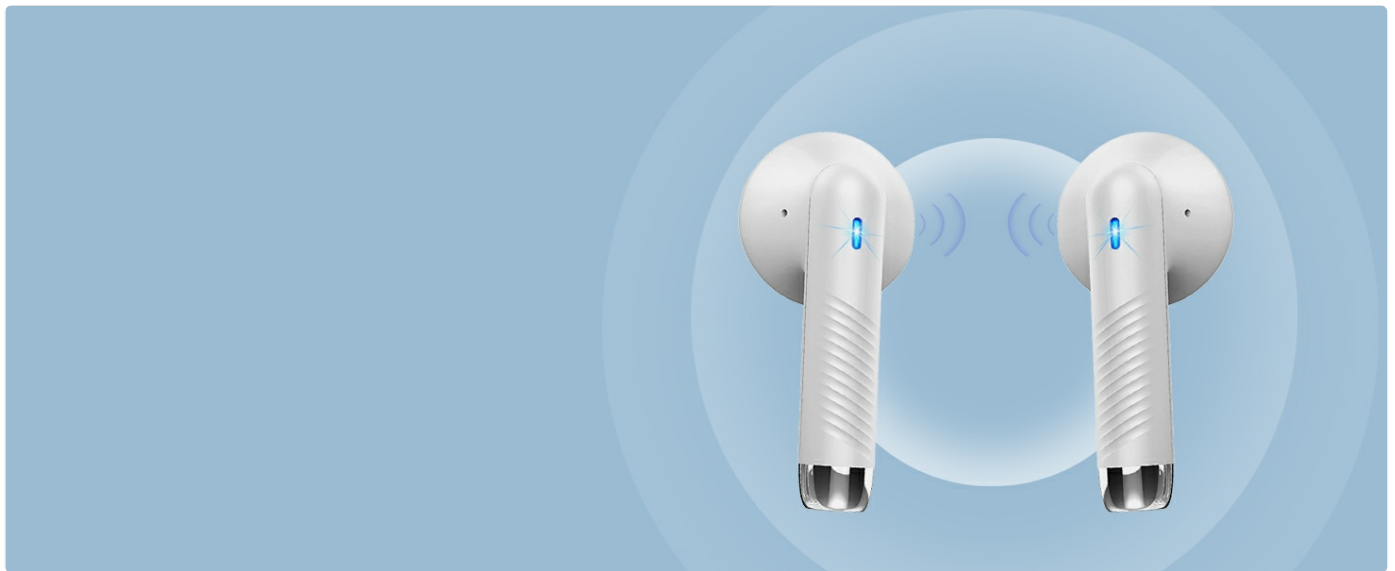

### Pairing with Your Device

The Jxrev J51 earbuds feature one-step pairing for convenience.

1. Ensure your device's Bluetooth is turned on.
2. Open the charging case. The earbuds will automatically enter pairing mode.
3. On your device, search for "J51" in the Bluetooth settings and select it to connect.
4. Once connected, you will hear an audio prompt, and the earbuds are ready for use.