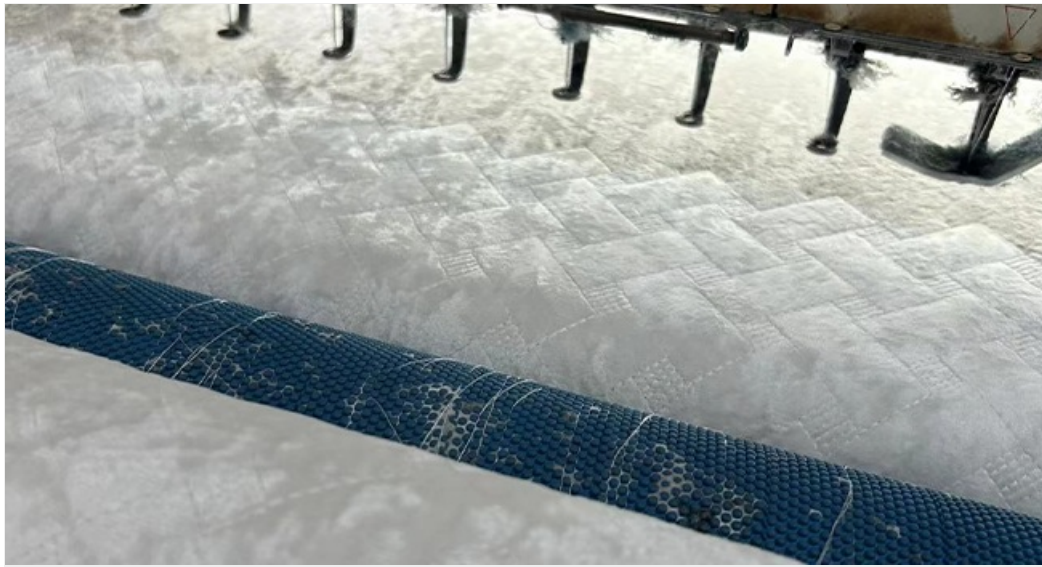

1. PRODUCT OVERVIEW

The Liians Velvet Bedspread Quilt Bedding Set offers a luxurious and comfortable bedding solution. Crafted from sumptuous velveteen and stonewashed brushed fabric, it provides a soft hand feeling and warmth. The filling is made of durable polylactic acid fiber. This set features a unique weave stitching pattern, adding an elegant and monochromatic upscale look to your bedroom.

Image 1.1: The Liians Velvet Bedsread Quilt Bedding Set in Grey, King Size, displayed on a bed.

Key Features:

- **Luxury Velvet Fabric:** Sumptuous velveteen and stonewashed brushed fabric for a soft feel and warmth.
- **Durable Filling:** Made with polylactic acid fiber, offering enhanced durability and softness.
- **Unique Weave Stitching:** Superb construction with a luxurious weave pattern.
- **All-Season Use:** Suitable for use as a quilt, blanket, comforter, coverlet, or sofa cover throughout the year.
- **Stunning Quality:** Tightly stitched details ensure durability and pet-friendliness.

2. PACKAGE CONTENTS

The Liians Velvet Bedsread Quilt Bedding Set includes the following components:

- 1 x Quilt (King Size: 96 x 108 inches)
- 2 x Pillow Shams (King Size: 20 x 36 inches)

Image 2.1: Illustration of the included components and their dimensions.

Image 3.1: The quilt set arranged on a bed, showcasing its drape and appearance.

4. OPERATING AND VERSATILE USE

The Lians Velvet Bedsread Quilt Bedding Set is designed for versatile use across all seasons and various applications: