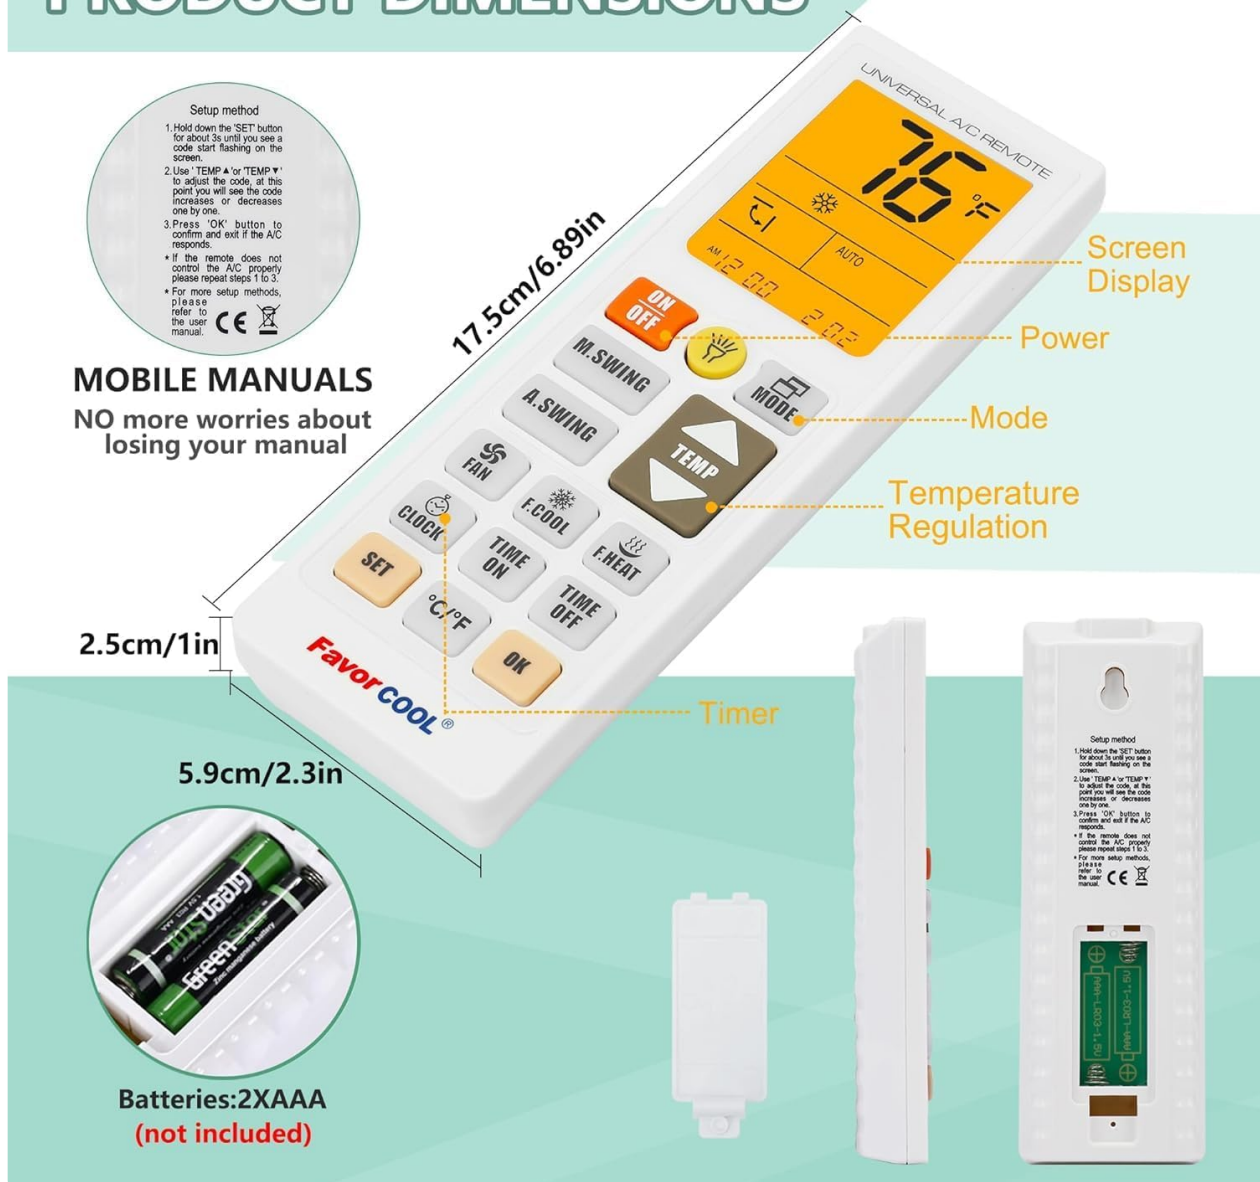

Environmental
Protection

Figure 2: The remote control demonstrating its night LED flashlight function and infrared sensing range.

3. PACKAGE CONTENTS

The package includes:

- 1 x FavorCOOL Universal AC Remote Control (Model: FC-2988E)
- 1 x Instruction Manual

Note: 2 AAA batteries are required and are not included.

PRODUCT DIMENSIONS

Figure 3: Overview of the remote control, illustrating its dimensions and the location of the battery compartment.

4. BATTERY INSTALLATION