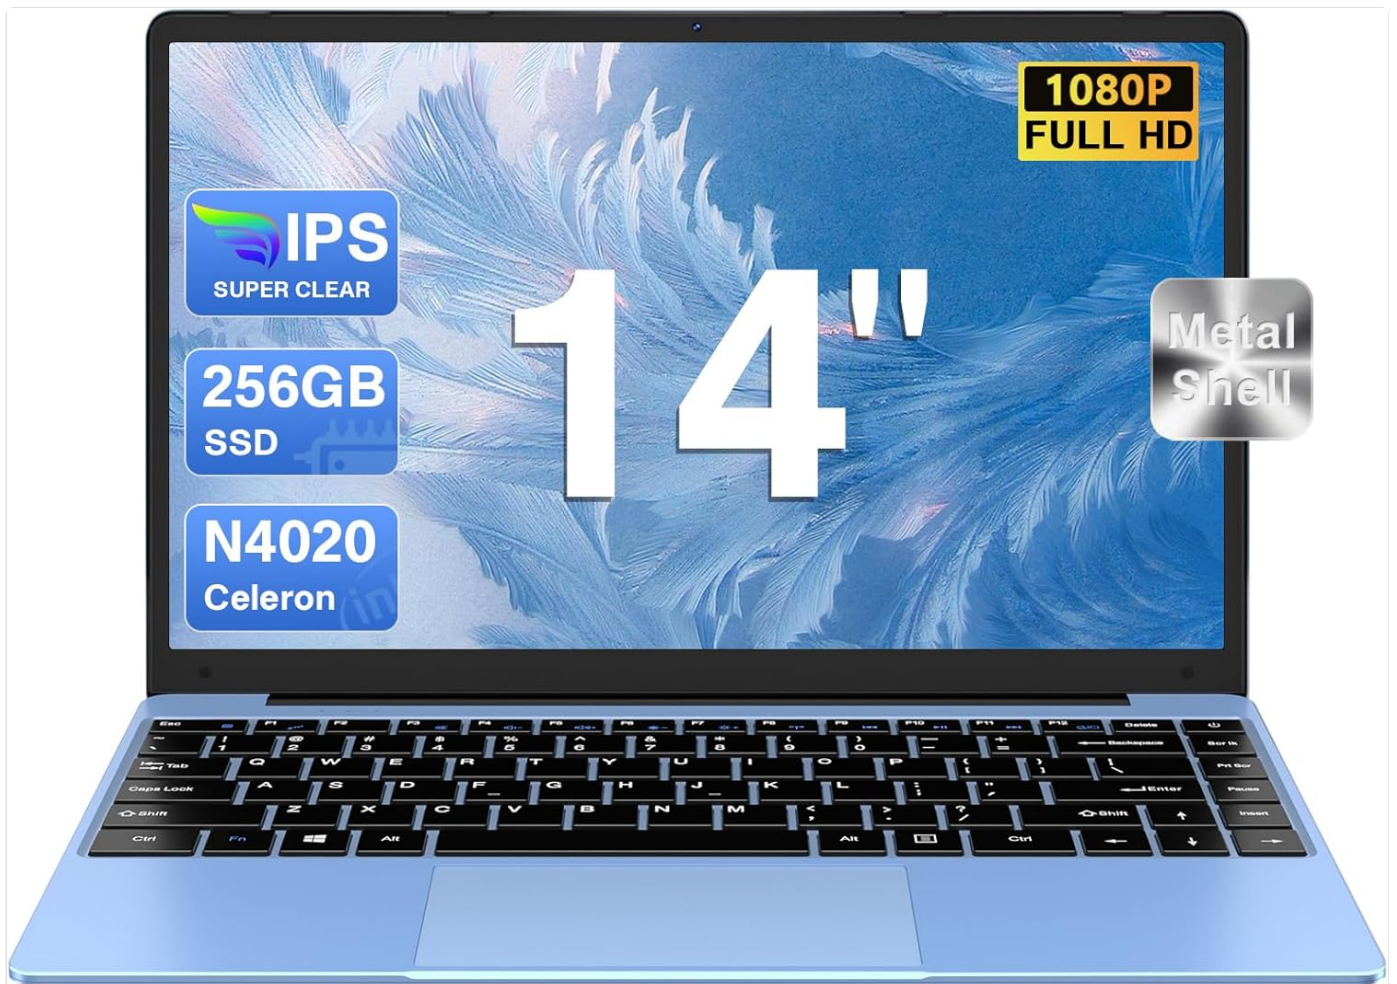

Manuals.plus /

› bvate /

› bvate B7 14-inch Windows 11 Laptop User Manual

bvate B7

bvate B7 14-inch Windows 11 Laptop User Manual

Model: B7

INTRODUCTION

The bvate B7 laptop is designed for daily productivity and entertainment. This compact and lightweight 14-inch device features a N4020 processor, 6GB RAM, and a 256GB Solid State Drive (SSD), running on Windows 11. It offers versatile connectivity options including 2.4G+5G WiFi, Bluetooth 4.2, USB 3.0 ports, and Mini HDMI.

SETUP

1. Unboxing and Package Contents

Carefully unpack your bvate B7 laptop and verify all items are present.

- 1 x bvate B7 Laptop (Blue)
- 1 x Power Charger
- 1 x Mouse
- 1 x User Manual
- 1 x Silicone Keyboard Film (may be Spanish layout)

Image: The bvate B7 14-inch laptop in blue, showcasing its 1080P Full HD IPS display, 256GB SSD, N4020 Celeron processor, and metal shell construction.

2. Product Overview and Ports

Familiarize yourself with the laptop's physical components and connection ports.

- **Display:** 14-inch Full HD (1920x1080) IPS screen with 180-degree hinge.
- **Keyboard:** Chiclet style.
- **Ports:**
 - 2 x USB 3.0 ports
 - 1 x Mini HDMI port
 - 1 x DC Charge port
 - 1 x TF Card slot (supports up to 512GB)
 - 1 x Headset Plug
- **Wireless Connectivity:** 2.4G/5G WiFi (802.11a/b/g/n/ac), Bluetooth 4.2.
- **Audio:** Stereo speakers, Dual Analog Microphone.