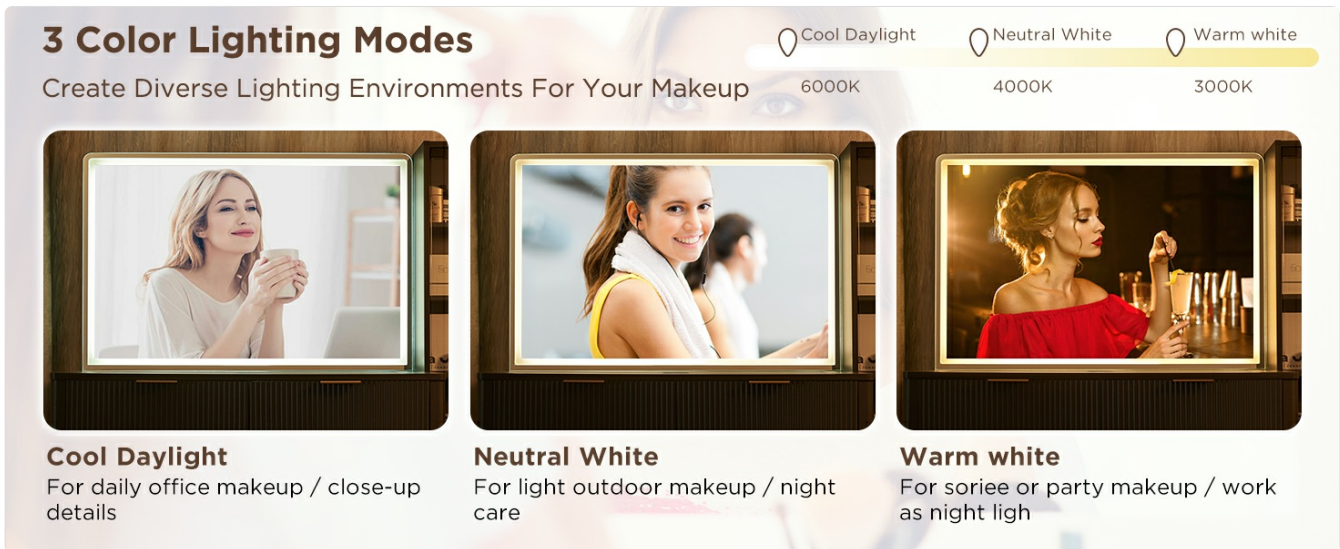

### 36-Inch Large Mirror with Adjustable Lighting

The vanity features a large 36-inch mirror with integrated LED lights. These lights offer three color modes (natural,

warm, and cool) and adjustable brightness to suit various lighting needs.

- **Changing Light Modes:** Tap the touch sensor on the mirror to cycle through natural, warm, and cool light settings.
- **Adjusting Brightness:** Long-press the touch sensor to increase or decrease the brightness of the lights.