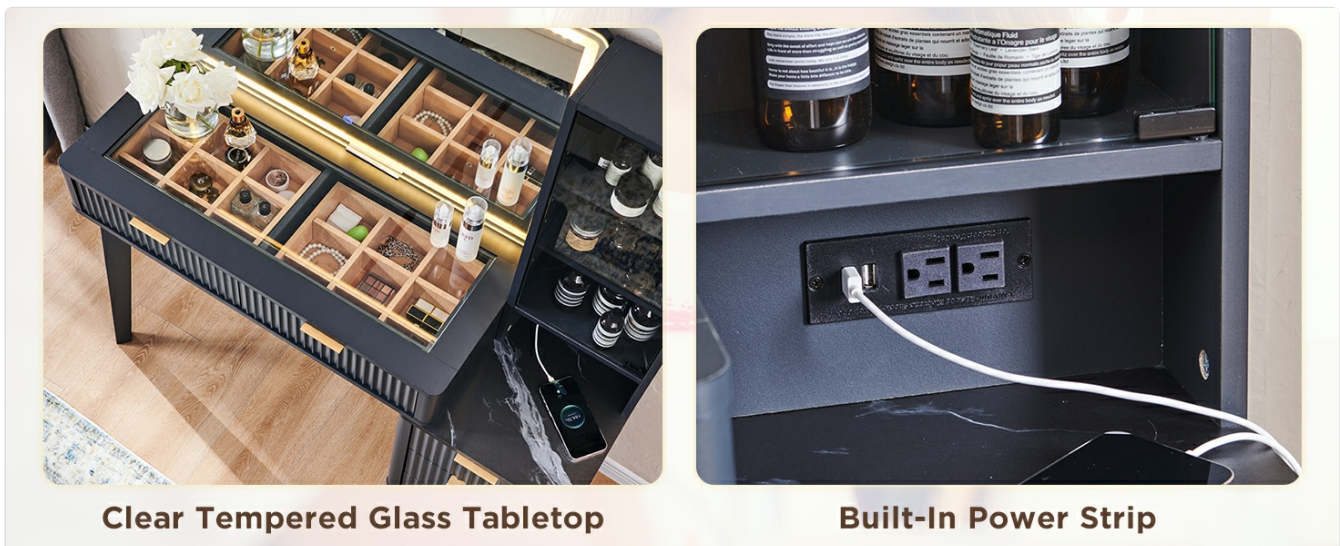

### Integrated Charging Station

A built-in charging station is located on the side of the vanity, providing convenient access to power for various devices.

- **Outlets:** Includes two 125V/12A AC outlets for hair tools, beauty devices, etc.
- **USB Ports:** Includes two 5V/2.1A USB ports for charging smartphones and other USB-powered devices.
- The power outlets are designed to not occupy tabletop space, enhancing safety and usability.