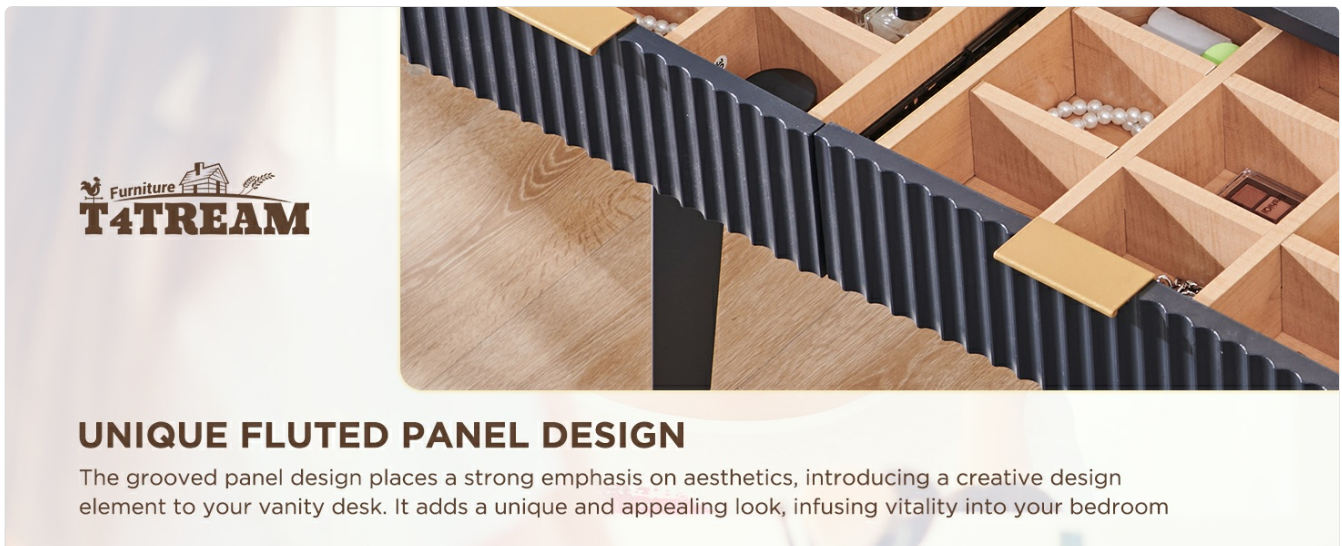

## Design Elements

- **Fluted Panel Design:** Distinctive fluted panels enhance the dressing table with a sense of depth and style.
- **Faux Marble Top:** Adds an elegant and modern aesthetic to the vanity desk.