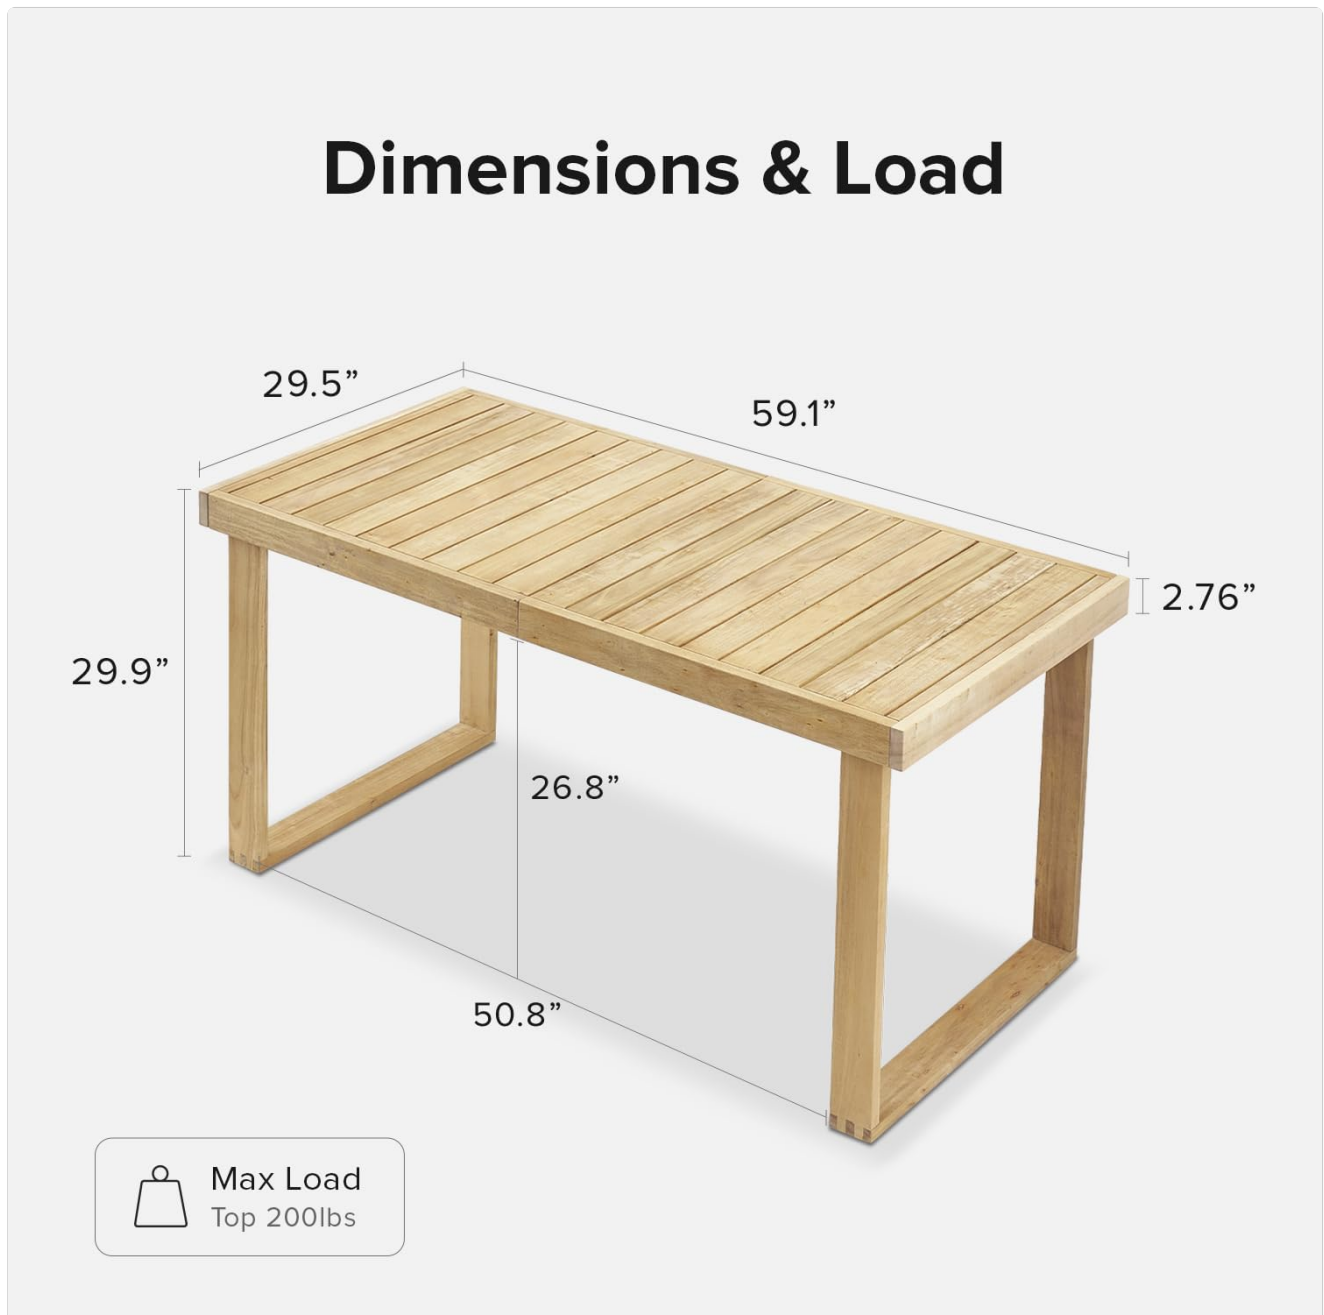

Image 8.1: Dining Table Dimensions and Load Capacity.

Dimensions & Load

 **Max Load**
Top 287lbs

Please be aware that measurements stated may vary up to 0.5 inches due to mass production, please allocate for 0.5 inches difference when measuring before purchase.