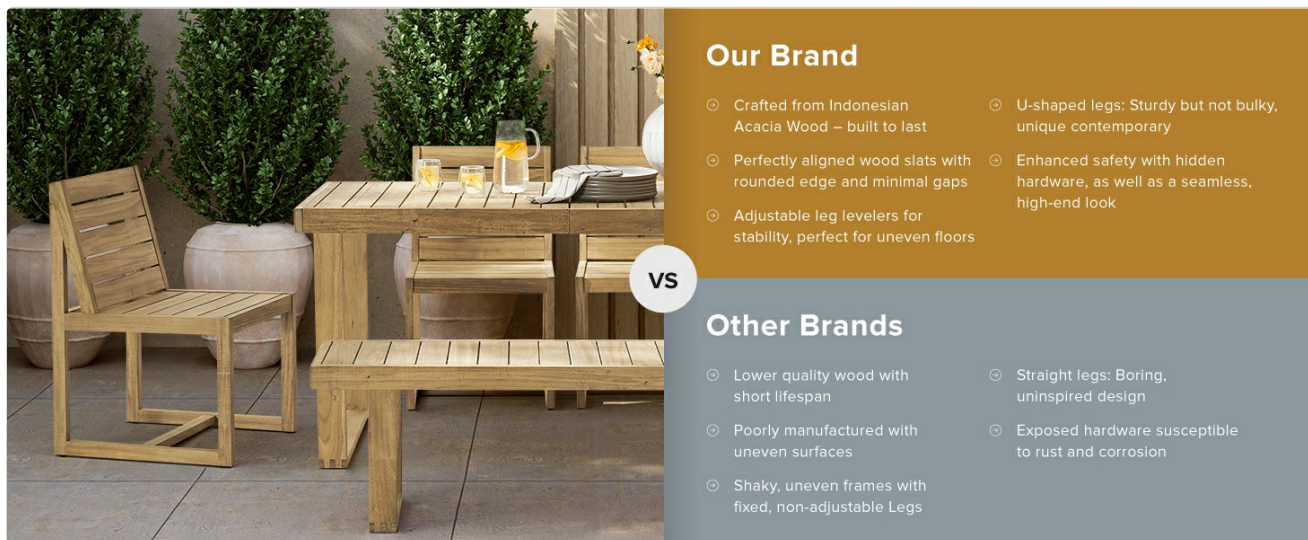

- Ensure all connections are securely tightened before using the furniture. Periodically check and re-tighten hardware as needed.
- Do not exceed the maximum load capacity for the table (200 lbs) and chairs (287 lbs per chair).
- Avoid standing on the table or chairs.
- Place the dining set on a flat, stable surface. Use the adjustable levelers to ensure stability on uneven ground.

3. PACKAGE CONTENTS

Verify that all components are present before beginning assembly. If any parts are missing or damaged, please contact customer support.

Image 3.1: Illustration of the packaging, showing Box A for the table and Box B for the chairs.

Expected Boxes:

- **Box A - Table:**
  - Dimensions: 33.7" (L) x 32.9" (W) x 11.2" (H)
  - Weight: 77.2 lbs
- **Box B - Chair [x3]:** (Each box contains 2 chairs)
  - Dimensions: 36.6" (L) x 25.4" (W) x 14.2" (H)
  - Weight: 55.1 lbs

Hardware components are included within the packaging. Please ensure all small parts are accounted for before discarding packaging materials.

4. SETUP AND ASSEMBLY

Assembly of the mopio Bruno Outdoor Dining Set requires two people and approximately 1.5 hours. An Allen wrench is provided for assembly. While power tools may expedite the process, exercise caution to avoid overtightening and damaging the wood.

Assembly Steps (General Guidance):

1. **Unpack Components:** Carefully remove all parts from the packaging and lay them out on a clean, soft surface to prevent scratches. Identify all hardware.