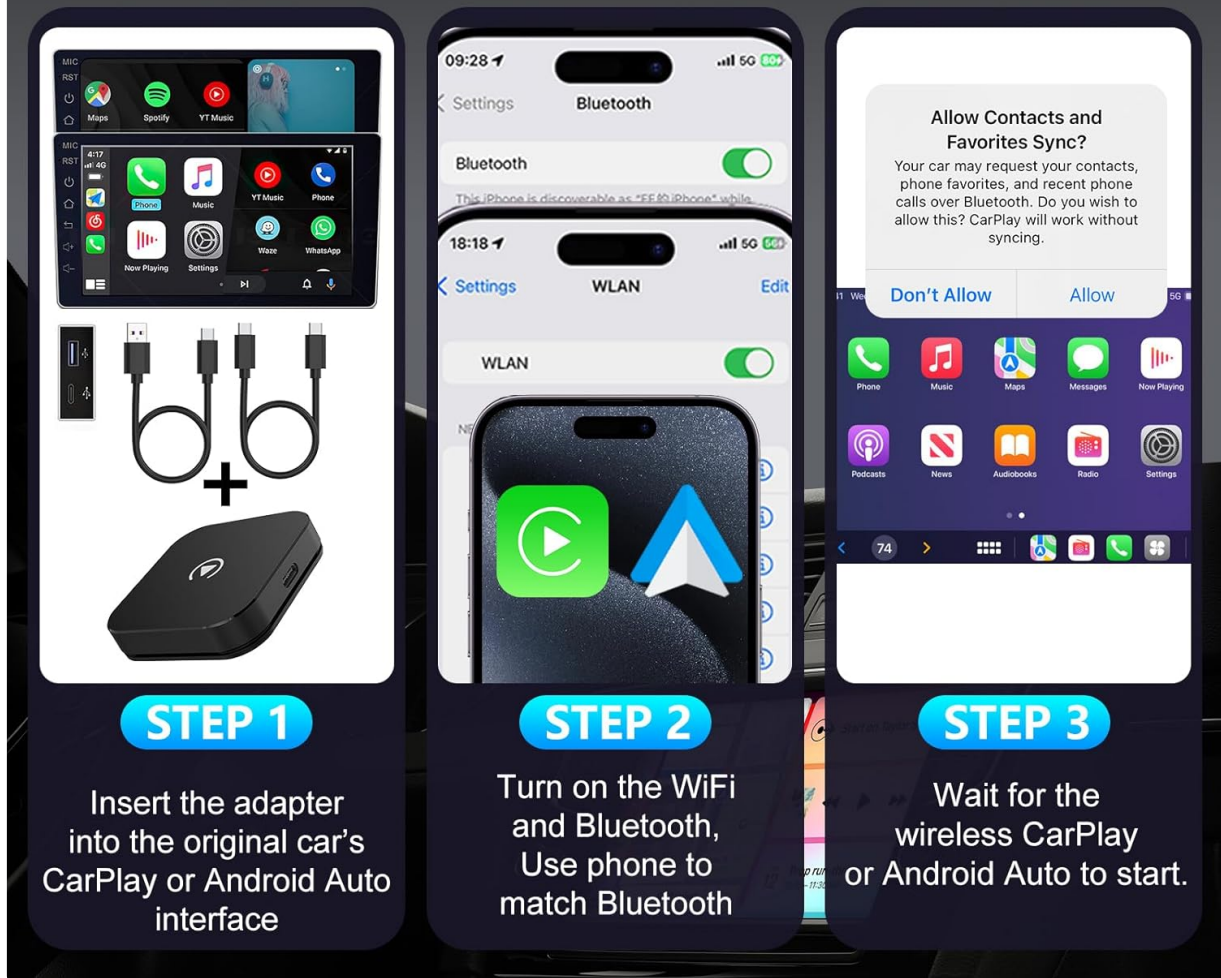

Plug and Play

Quickly connect by 5-15s

Visual guide for the plug-and-play connection process.

Setup Video Tutorial

This video demonstrates the unboxing, initial connection, and quick access to the CarPlay smart interface.

3. OPERATING INSTRUCTIONS

Once connected, the adapter provides quick access to your CarPlay or Android Auto smart interface. For subsequent uses, simply turn on your phone's Bluetooth and Wi-Fi, and the adapter will automatically connect when you start your car.

Key Features:

- **Online Navigation:** Access your preferred navigation apps directly on your car's display.
- **Music & Media:** Stream music, podcasts, and audiobooks from your phone.
- **Communication:** Make and receive calls, send messages, and access your contacts hands-free.
- **Voice Control:** Utilize Siri or Google Assistant for voice commands, enhancing safety and convenience.