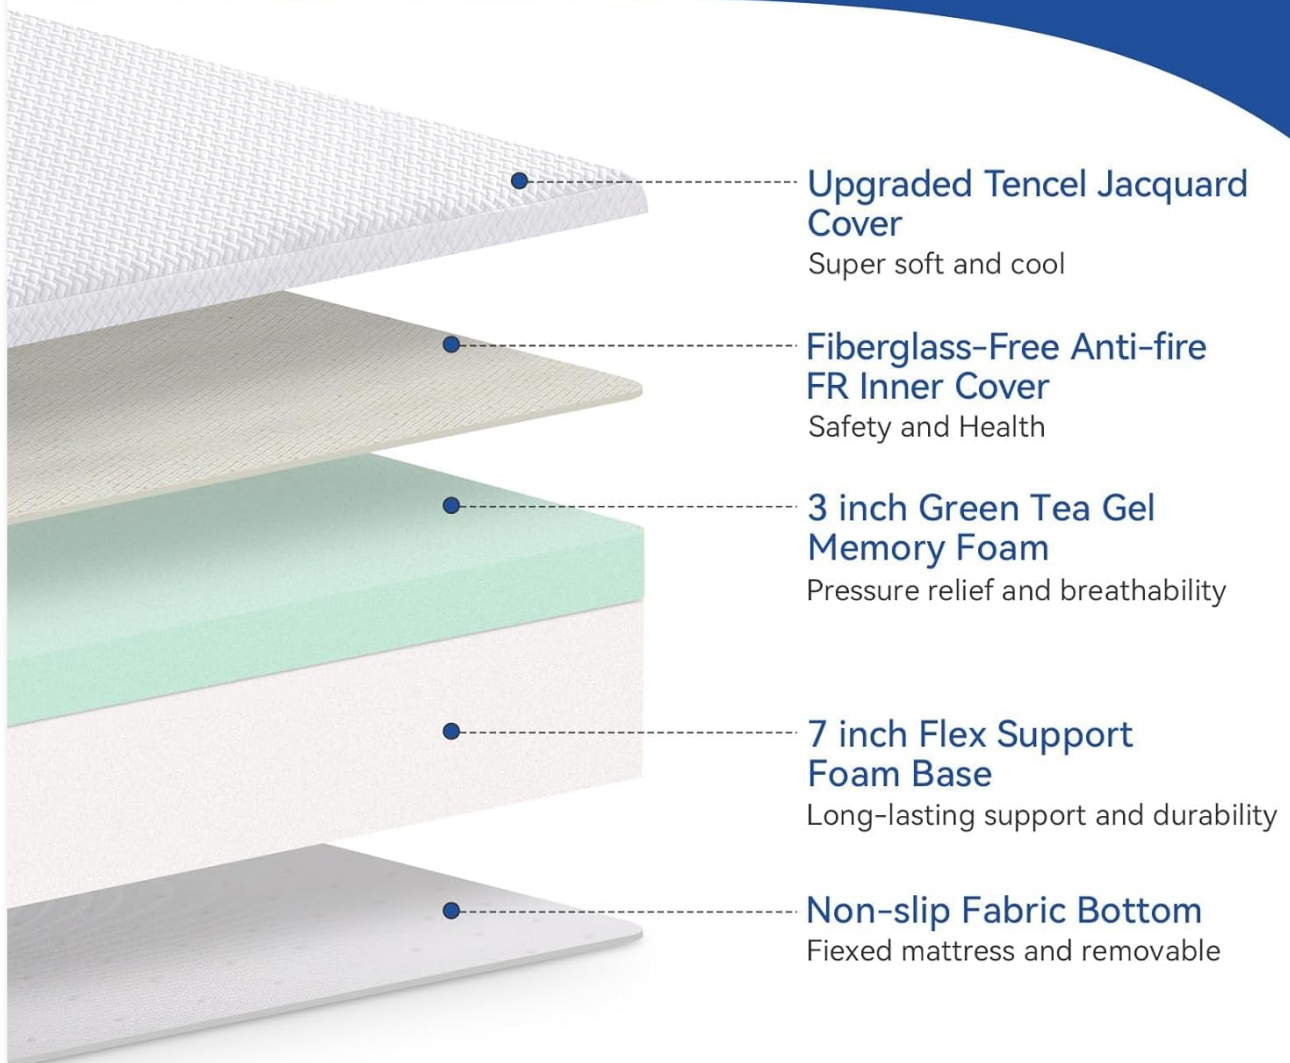

### 3. KEY FEATURES

- **Quality Memory Foam:** Features premier cooling green tea/gel memory foam that conforms to your body for soothing comfort and pressure relief.
- **Updated Tencel Cover:** The breathable and soft jacquard Tencel cover is smooth, comfortable, and cooler, promoting a safe deep sleep. It is fiberglass-free.
- **CertiPUR-US Certified:** The mattress is CertiPUR-US and Oeko-Tex Standard 100 certified, ensuring it is free from harmful substances.
- **Pressure-Relieving & Support:** Designed to alleviate pressure points and provide strong spinal support, keeping muscles relaxed.
- **Low Motion Transfer:** Minimizes disturbance from partner movements, ensuring uninterrupted sleep.

# 10 Inch Memory Foam RV Mattress

Figure 5: Internal structure and layers of the 10-inch memory foam mattress.

Your browser does not support the video tag.

Video 2: This video highlights the premium cooling green tea gel memory foam and its medium-firm support, demonstrating its pressure-relieving properties.

## 4. OPERATING AND COMFORT

The Vipbear mattress is designed to provide a comfortable and supportive sleep surface. Its medium-firm density adapts to various sleeping positions, including side, back, and stomach sleeping, by contouring to the body's natural curves.

# High-Quality Medium Firm Memory Foam

Adapts to the body's contours. Conforms to different sleep positions.

Figure 6: Illustrates the mattress's adaptability and support for different sleeping postures.