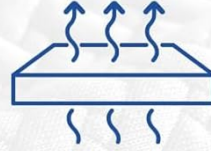

Upgraded Luxury Tencel Cover

More durable than cotton and 10x softer than Bamboo

Fiberglass-Free

Figure 4: Details of the upgraded Tencel cover and fiberglass-free construction.