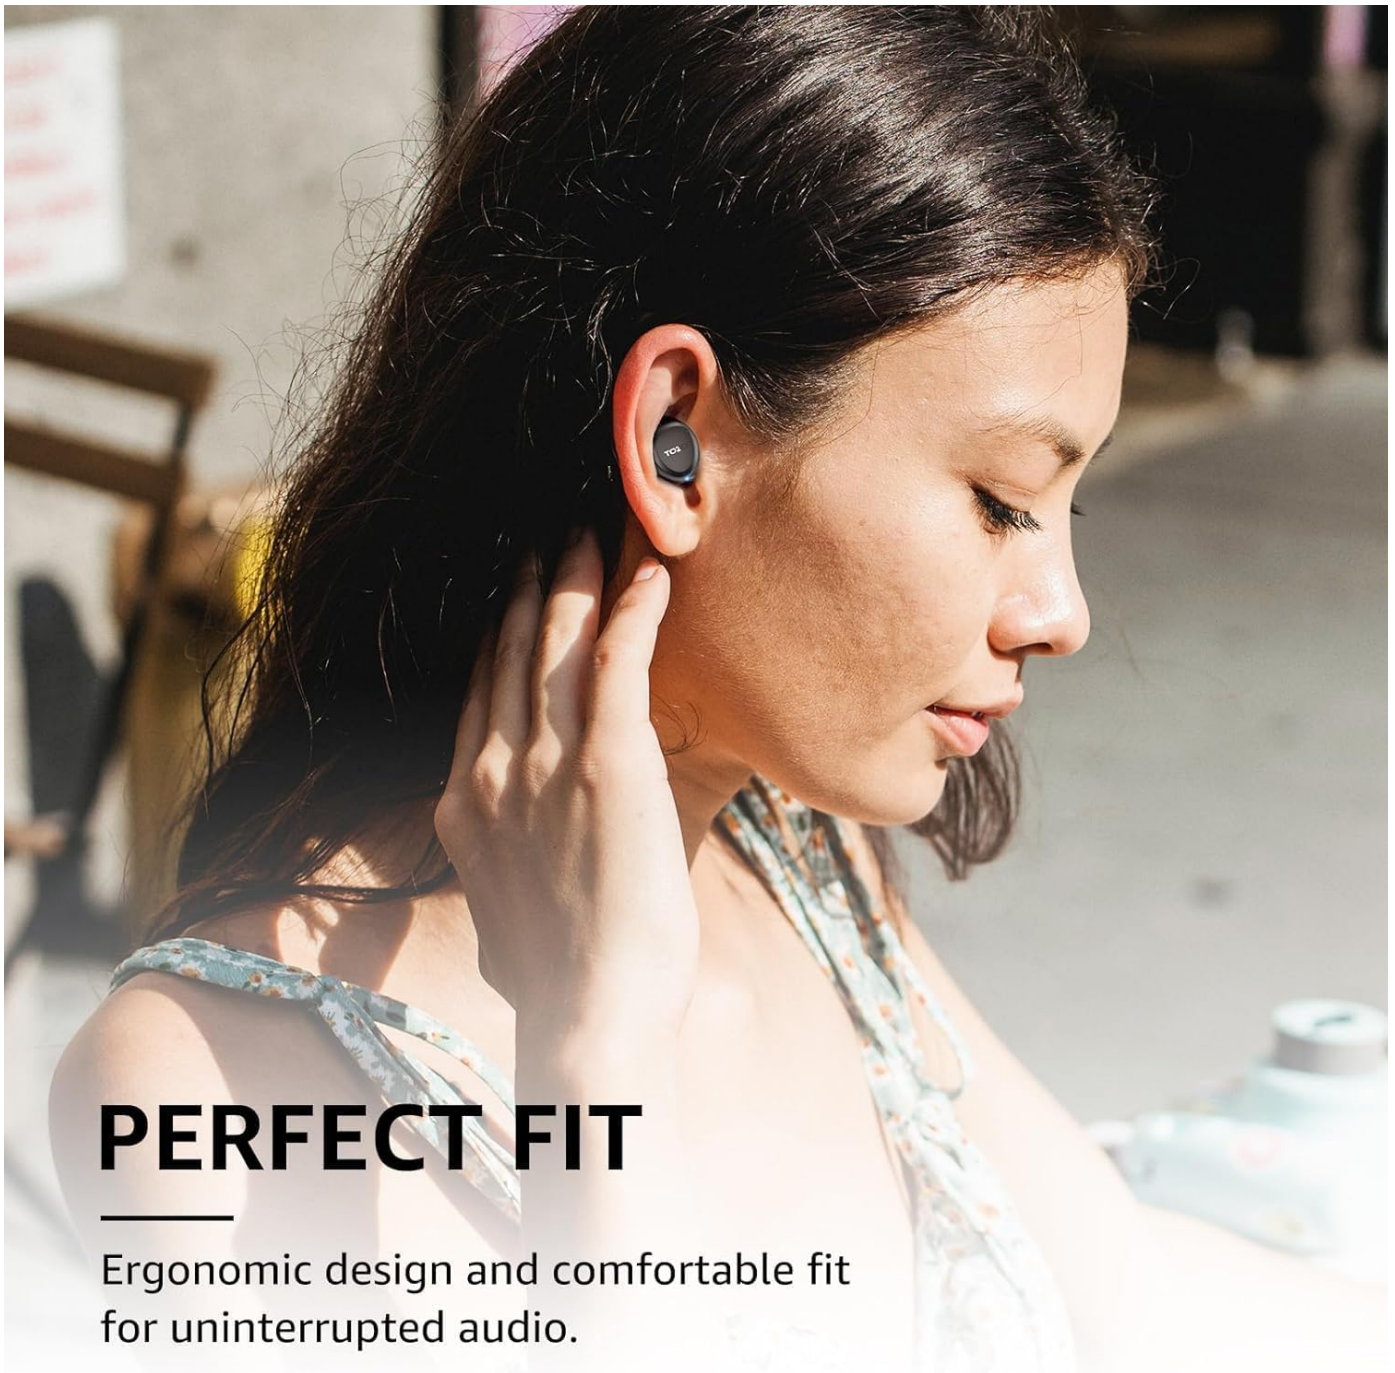

PERFECT FIT

Ergonomic design and comfortable fit
for uninterrupted audio.

The ergonomic design ensures a secure and comfortable fit for uninterrupted audio.

1. Gently insert each earbud into your ear canal.
2. Rotate the earbud slightly until it feels secure and comfortable. The polished in-ear surface and angle are designed to fit naturally.

OPERATING INSTRUCTIONS

---

1. Power On/Off

- **Power On:** Open the charging case, and the earbuds will automatically power on.
- **Power Off:** Place the earbuds back into the charging case and close the lid. They will automatically power off and begin charging.

2. Bluetooth Pairing (One-Step Pairing)