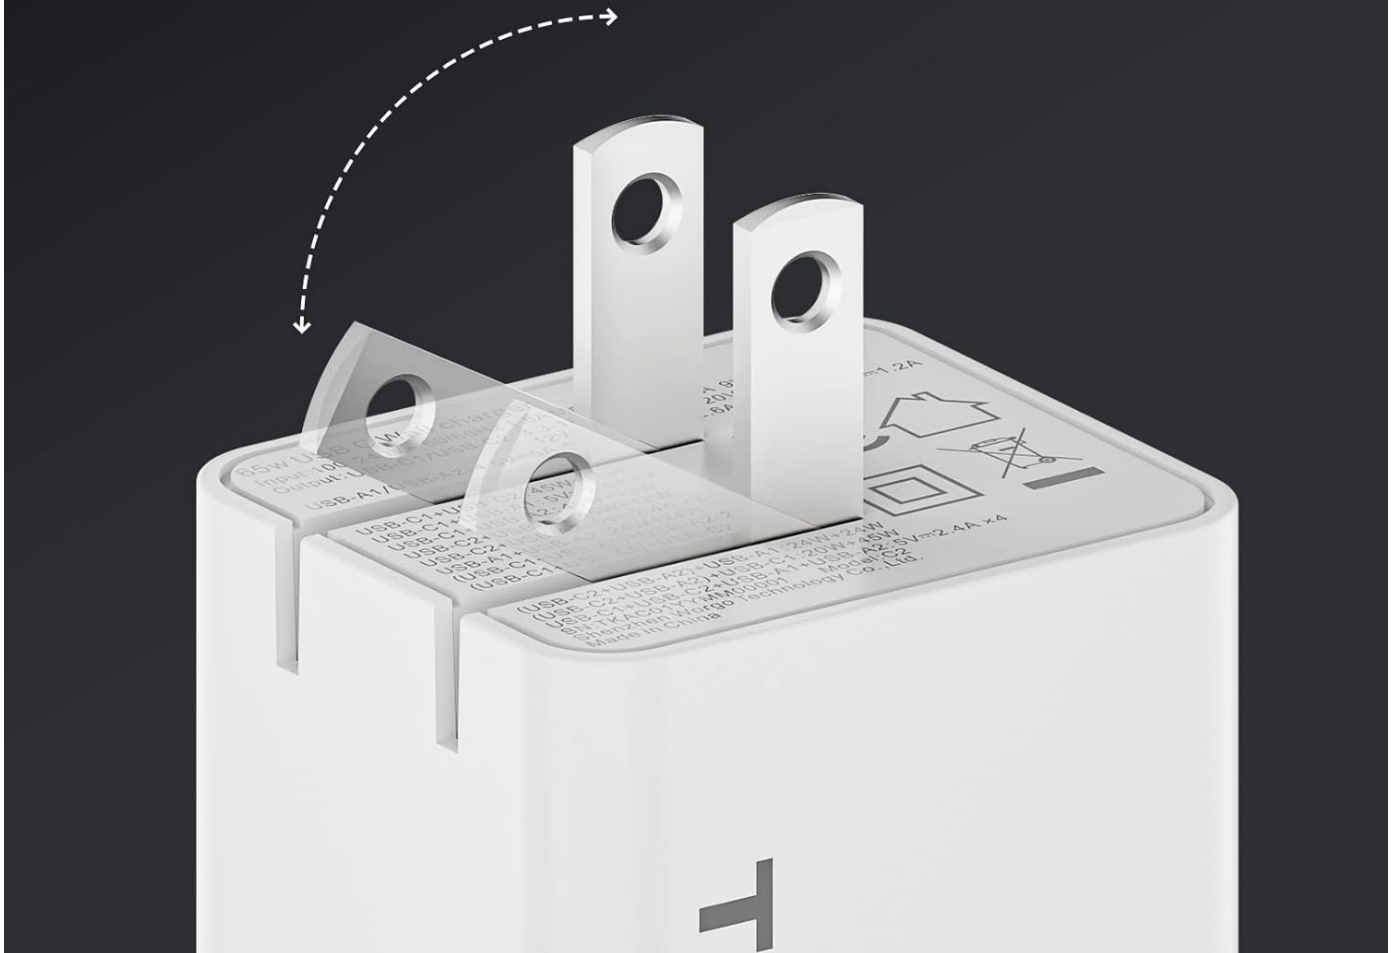

Foldable design save space

90°

The foldable design of the charger saves space, making it ideal for travel.

- Unfold the prongs of the charger and plug it into a wall outlet.
- Connect your devices (phones, tablets, laptops, etc.) to the charger's USB-C or USB-A ports using appropriate charging cables.
- The charger can power up to four devices simultaneously, optimizing your charging experience.

MAINTENANCE AND CARE

- **Cleaning:** Regularly clean the earbuds and charging case with a soft, dry, lint-free cloth. Do not use harsh chemicals or abrasive materials.
- **Storage:** When not in use, store the earbuds in their charging case to protect them and keep them charged. Store in a cool, dry place away from extreme temperatures.
- **Water Resistance:** The earbuds are **Not Water Resistant**. Avoid exposure to water, sweat, or moisture to prevent damage.