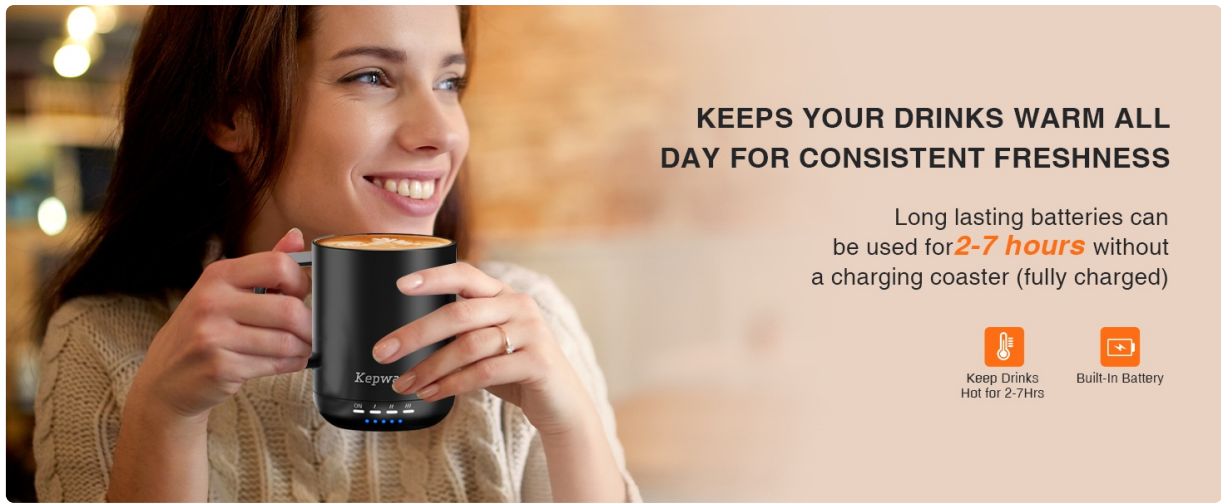

KEEPS YOUR DRINKS WARM ALL DAY FOR CONSISTENT FRESHNESS

Long lasting batteries can be used for **2-7 hours** without a charging coaster (fully charged)

Keep Drinks Hot for 2-7Hrs

Built-In Battery

Image: Visual safety instructions indicating that the mug should not be used in a dishwasher or microwave.

SETUP

1. **Charge the Mug:** Connect the charging coaster to a power outlet. Place the mug onto the charging coaster. The LED lights on the mug's base will indicate charging status.
2. **Activate App Control (Optional):** Download the Kewam app from your device's app store. Follow the in-app instructions to pair your mug for advanced control.