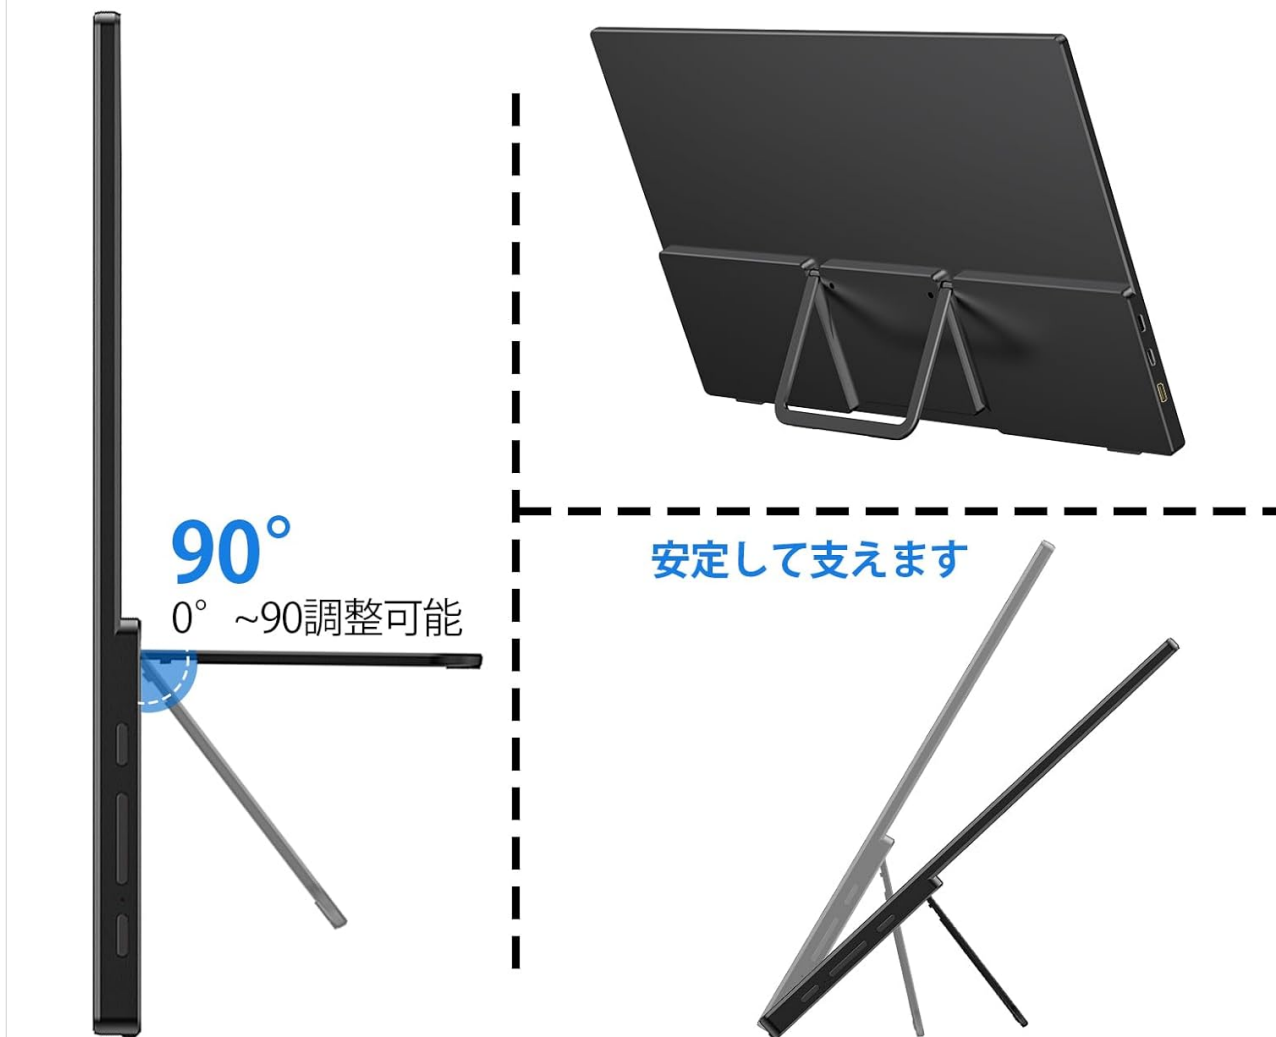

#### Power On/Off and Menu Controls:

The monitor features intuitive buttons for power, volume, and menu navigation located on the side. Refer to the diagram below for button functions.

# 0° ~90° 調整自由な内蔵型スタンド

内蔵型スタンドと90度調整可能な角度で、視認性と作業効率が向上します

Image: Side view of the monitor highlighting the headphone jack, menu button, brightness/volume controls, and power button.

### **Integrated Stand and VESA Mount:**

The monitor features a built-in self-standing stand that can be adjusted from 0° to 90° for comfortable viewing. For more permanent or space-saving setups, the monitor is compatible with 75x75mm VESA mounts, allowing it to be attached to monitor arms or wall brackets.