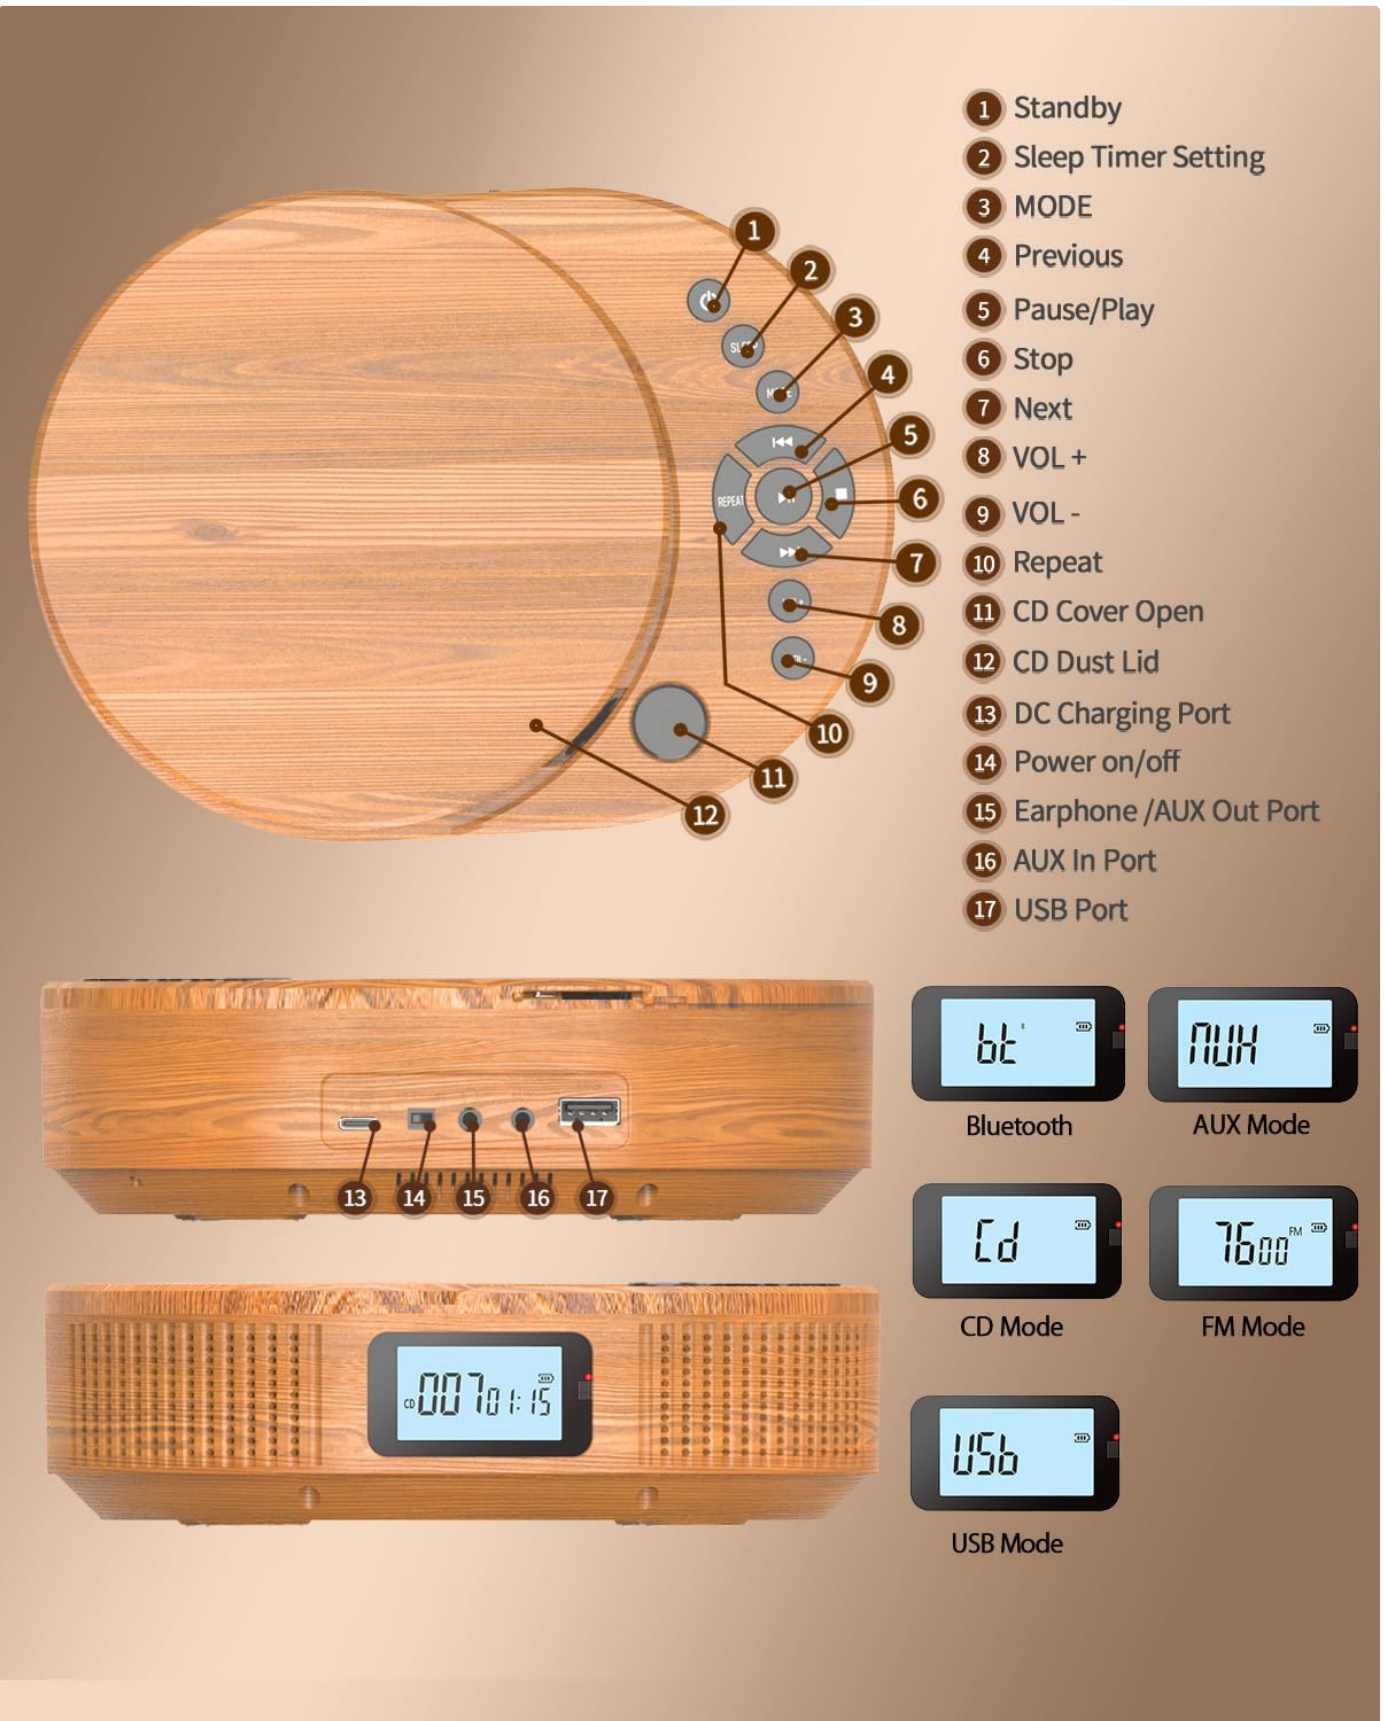

PACKAGE CONTENTS

Verify that all items listed below are included in your package:

- CD Player x1
- Remote Control x1
- AC Adapter x1
- USB to Type-C Charging Cable x1
- User Manual x1

Image: The FELEMAN Portable CD Player, its retail box, remote control, AC adapter, USB-C charging cable, and the user manual, laid out on a surface.

PRODUCT OVERVIEW

Familiarize yourself with the various parts and controls of your CD player.

Image: A detailed diagram of the FELEMAN Portable CD Player, highlighting its various components and control buttons with numerical labels for easy identification. The display modes for Bluetooth, AUX, CD, FM, and USB are also shown.

1. Standby
2. Sleep Timer Setting
3. MODE (Function Selection)
4. Previous Track
5. Pause/Play

6. Stop
7. Next Track
8. Volume Up (VOL+)
9. Volume Down (VOL-)
10. Repeat Function
11. CD Cover Open
12. CD Dust Lid
13. DC Charging Port
14. Power On/Off
15. Earphone/AUX Out Port
16. AUX In Port
17. USB Port