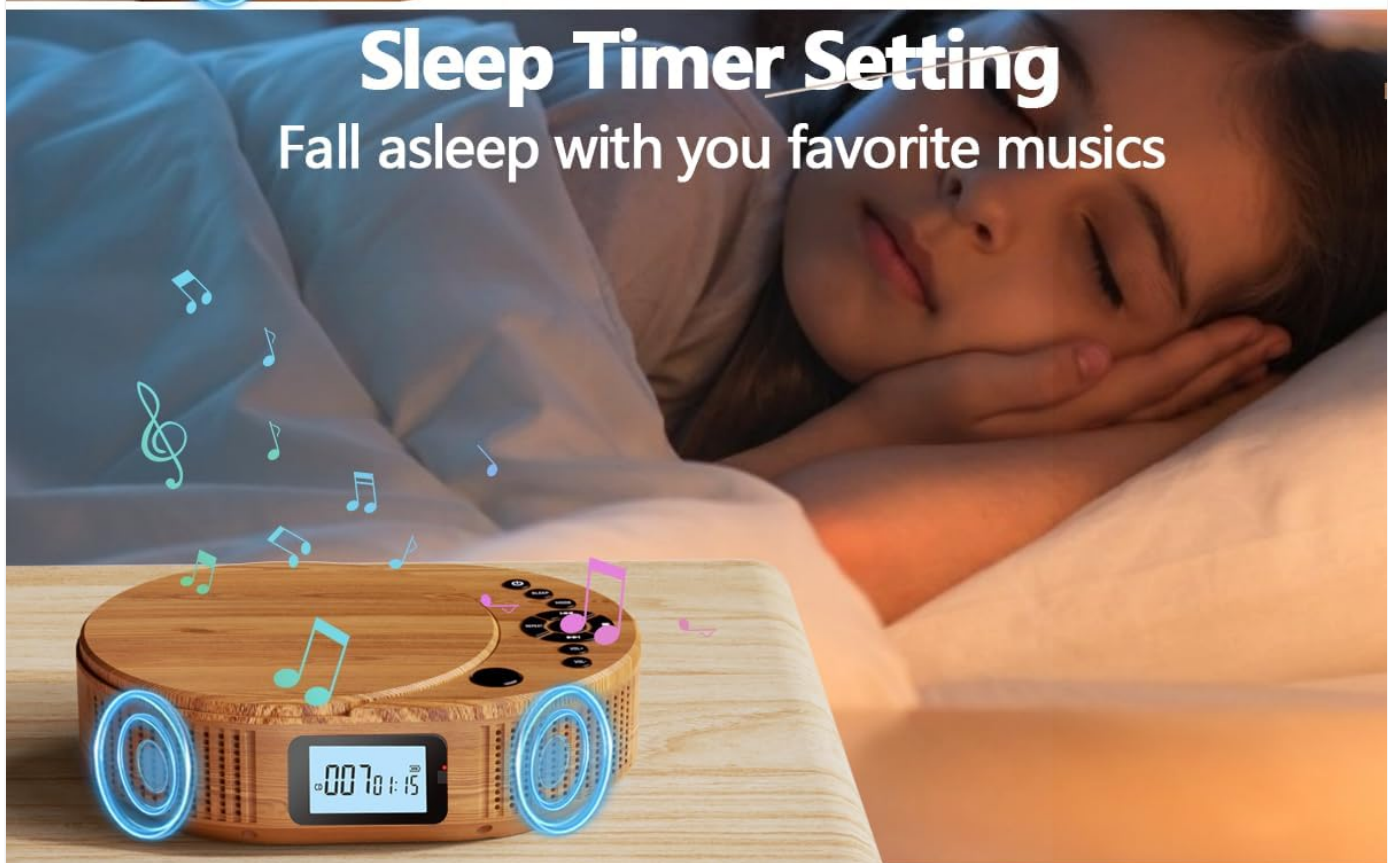

Image: The FELEMAN Portable CD Player displaying "bt" for Bluetooth mode, with a smartphone in the foreground indicating a wireless connection, highlighting its function as a Bluetooth speaker.

3. FM Radio Mode

Listen to FM radio stations.

- Press the MODE button (3) until the FM frequency (e.g., "76.00") appears on the display.
- To auto-scan and save stations, press and hold the Play/Pause button (5). The device will scan for available stations and store them.
- Use the Previous Track (4) and Next Track (7) buttons to navigate through saved stations.

Image: The FELEMAN Portable CD Player displaying an FM radio frequency, illustrating its FM radio capability. Below, the player is shown next to a sleeping child, demonstrating the sleep timer function.