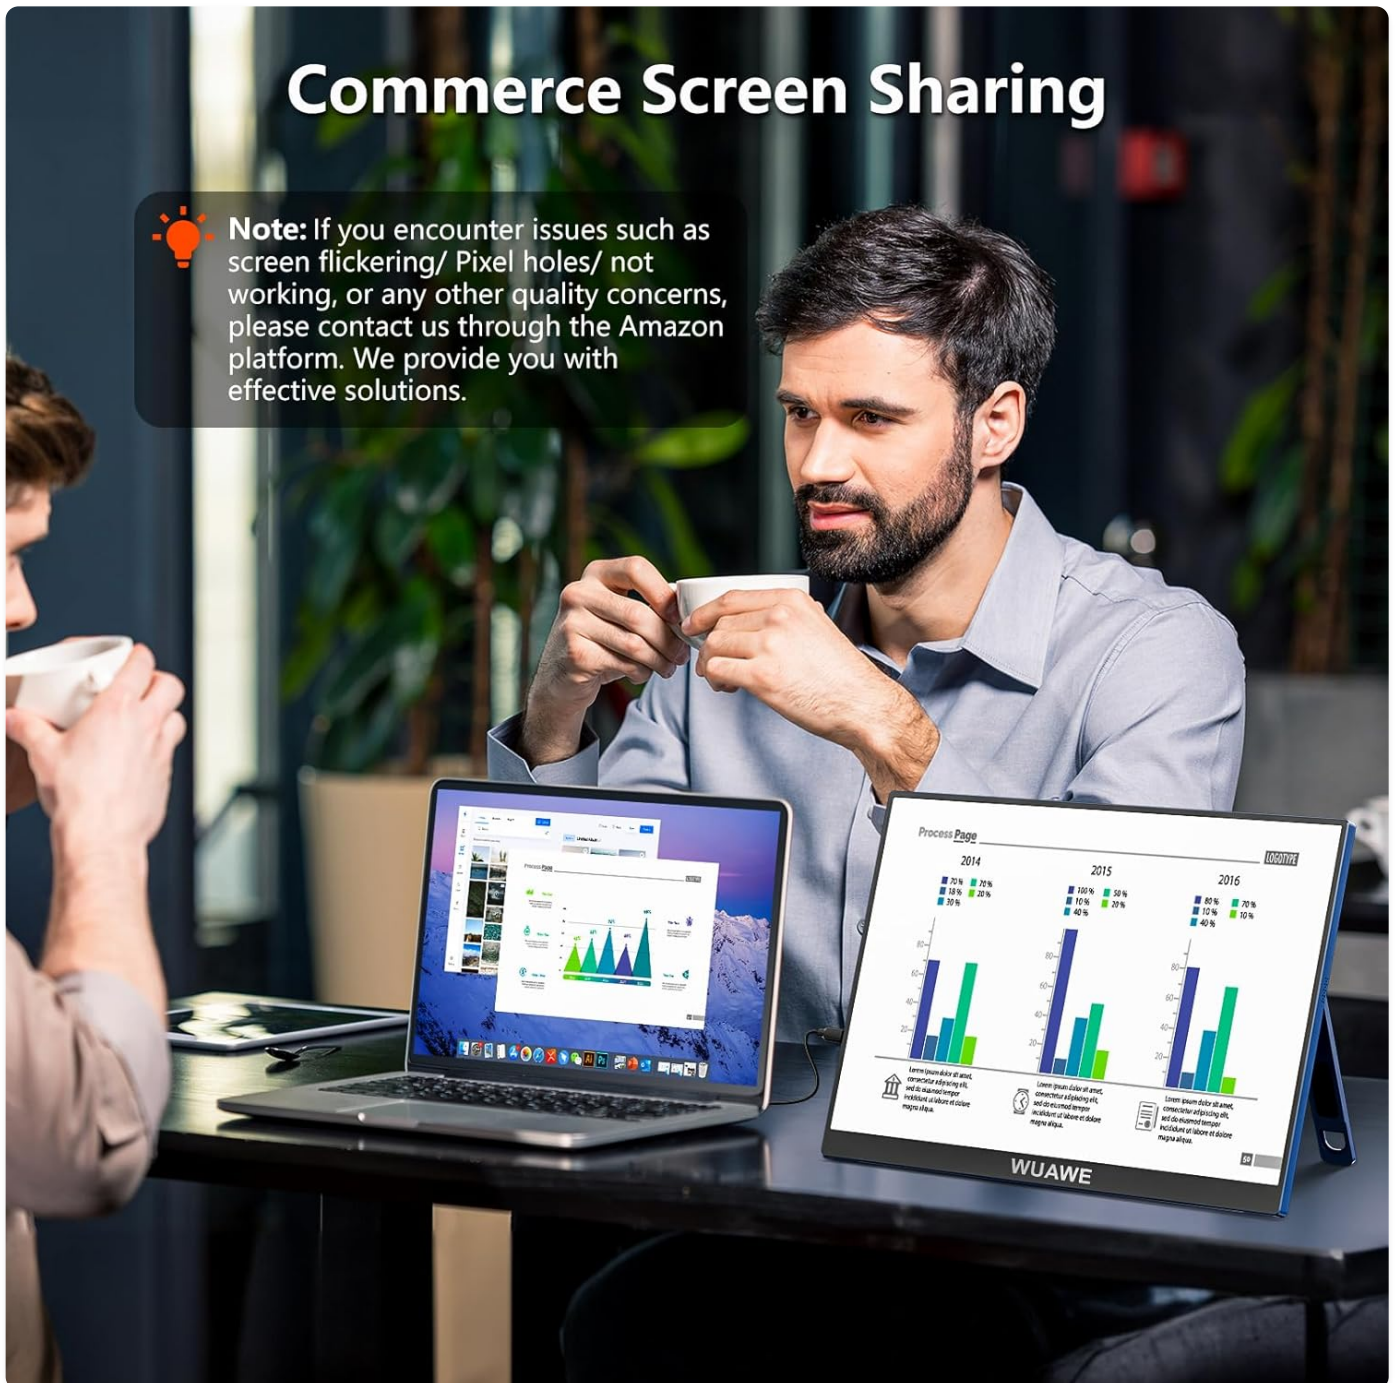

Brand: WUAWE

INTRODUCTION

Thank you for choosing the WUAWE 16-inch Portable Monitor. This ultra-thin, high-resolution display is designed to enhance your productivity and entertainment on the go. With its 1920x1200P resolution, 60Hz refresh rate, USB-C and HDMI connectivity, and built-in speakers, it offers a versatile solution for extending your laptop screen, gaming, or mobile device display. This manual provides detailed instructions to help you set up, operate, and maintain your new portable monitor.

- 1 x User Manual

Image: Contents of the WUAWE Portable Monitor package, including the monitor, various cables, and the user manual.

PRODUCT OVERVIEW

Familiarize yourself with the ports and controls of your WUAWE portable monitor:

Integrated Kickstand:

The monitor features a pull-out kickstand on the back, allowing for stable positioning in both landscape and portrait modes. This provides flexibility for various viewing angles and applications.