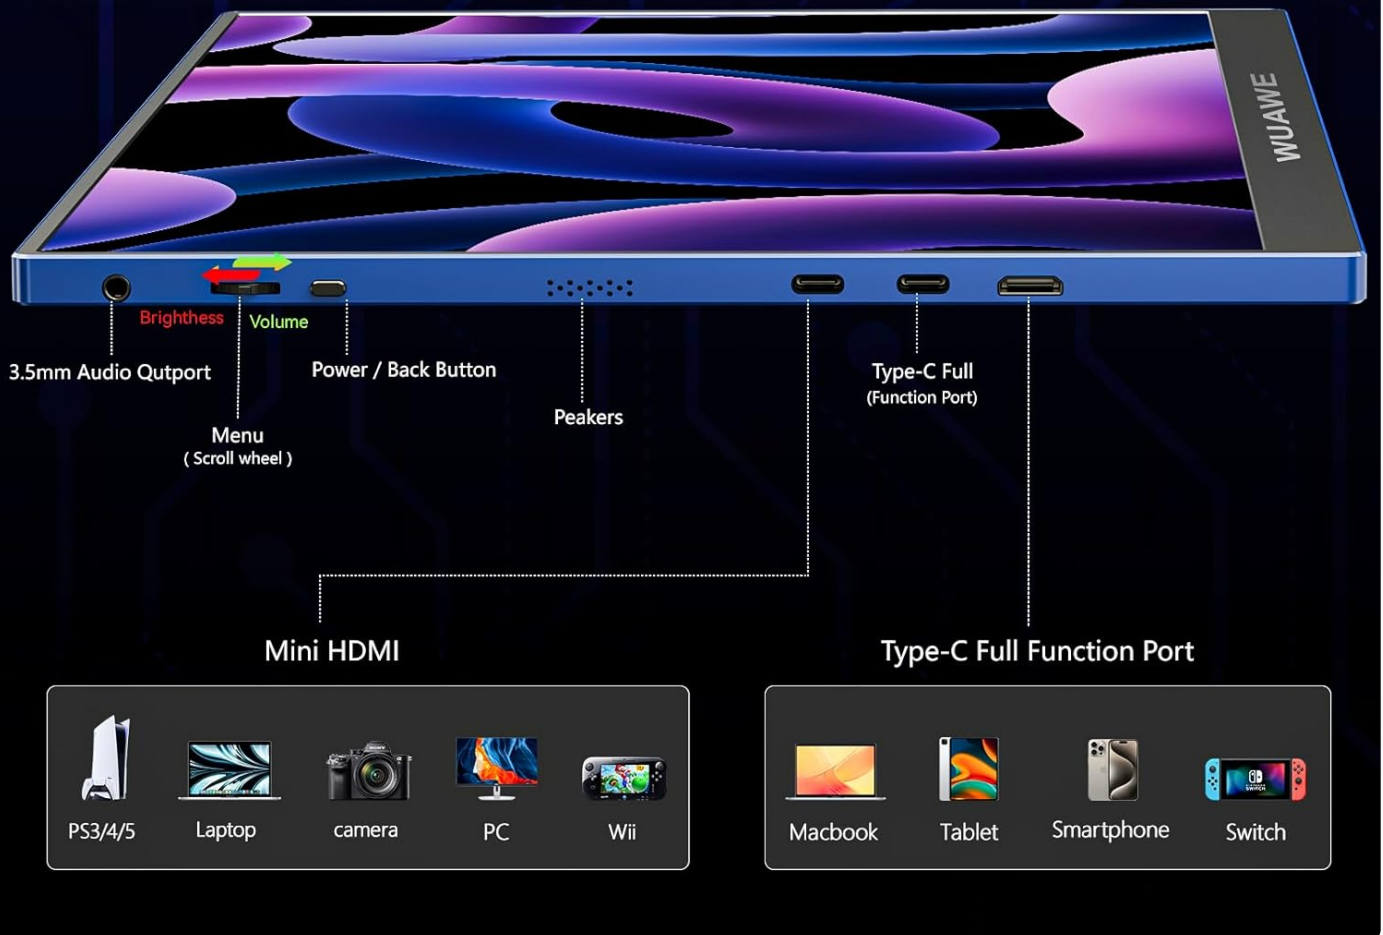

For devices that lack a full-featured USB-C port (e.g., older laptops, PCs, gaming consoles), use the included Mini-HDMI to HDMI cable for video transmission. Additionally, connect the monitor to a power source using the USB-C to USB-A cable and a power adapter (or a USB-A port on your device).

Wide Compatibility

Extra Screen for Devices, Flexibility & Fun

Image: Illustration of the two primary connection methods for the WUAWWE Portable Monitor: single USB-C cable and Mini HDMI with USB-C power.

Image: Guide to checking device compatibility for Type-C 3.0 (with video output) and HDMI 2.0 connections.

Display Modes:

The monitor supports multiple display modes to suit your needs:

- **Extended Mode:** Extends your desktop across both screens, providing more workspace.
- **Duplicate Mode:** Mirrors your primary screen's content onto the portable monitor.
- **Second Screen Mode:** Uses only the portable monitor as the display.
- **Portrait Mode:** Allows the monitor to be used vertically, ideal for coding, document viewing, or social media.