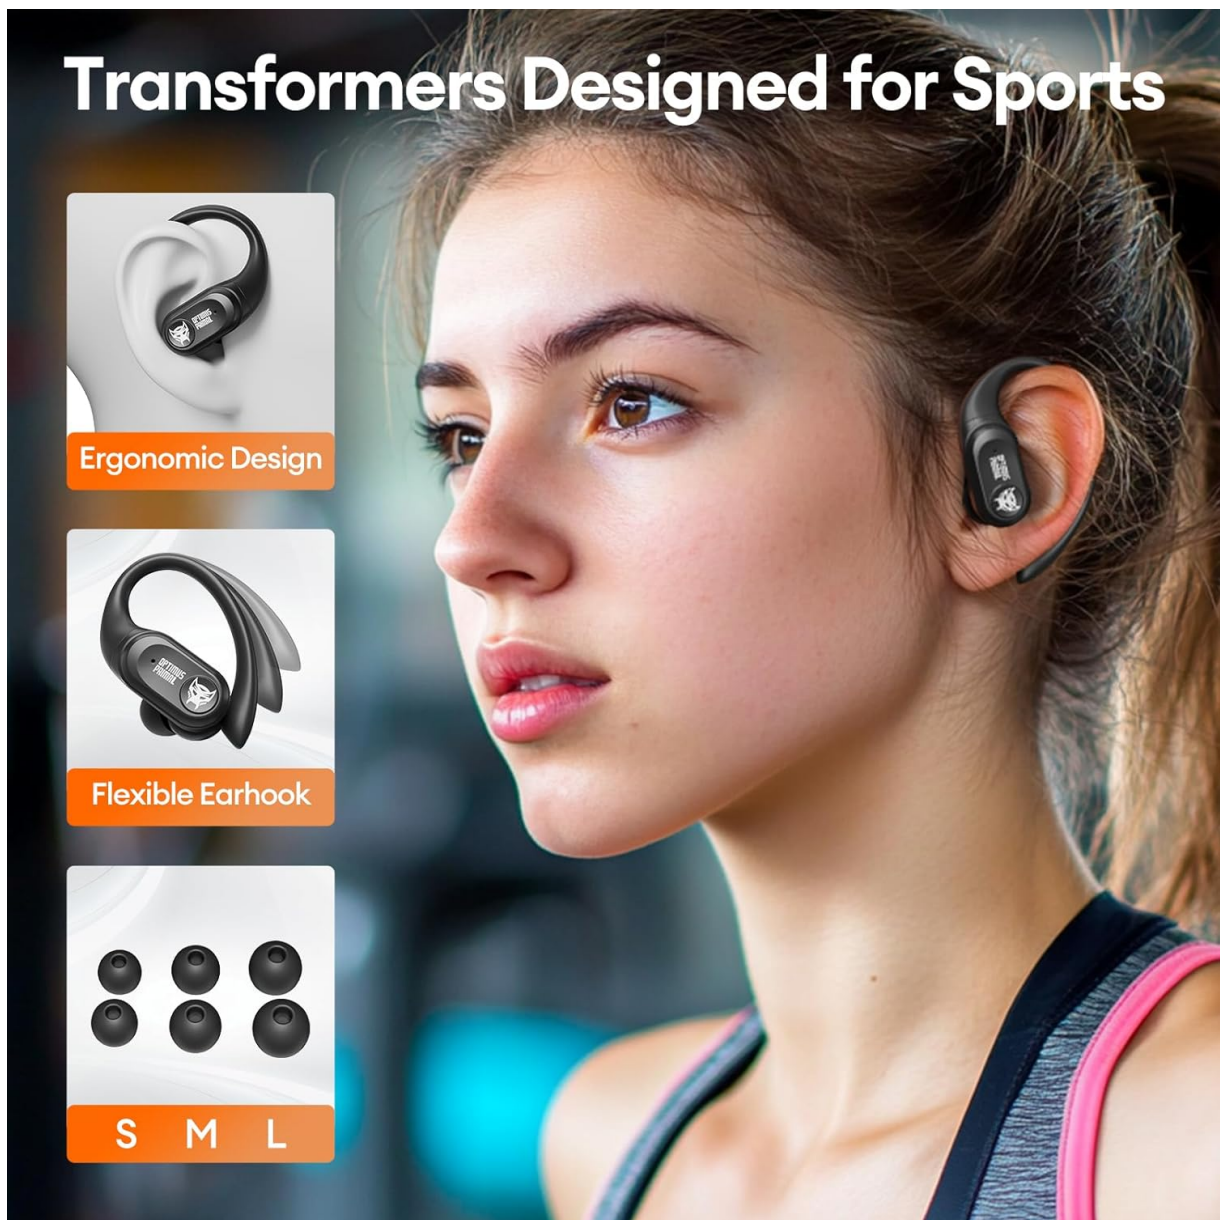

Transformers Designed for Sports

Figure 3.2: Ergonomic Design and Multiple Eartip Sizes