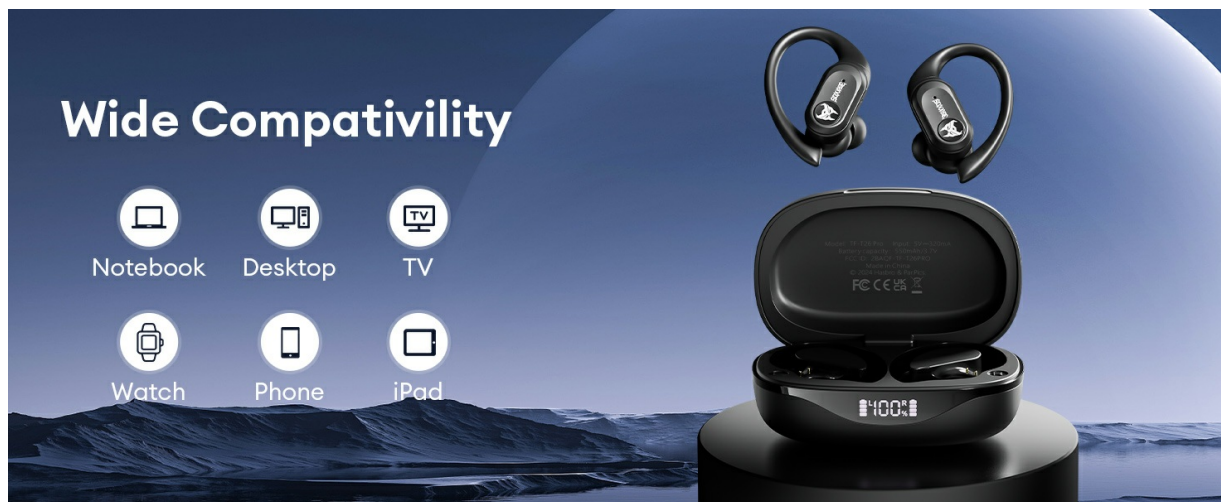

Feature	Detail
Water Resistance Level	IPX5 (Water Repellent)
Control Type	Touch Control
Item Weight	3.1 Ounces
Carrying Case Dimensions	2.56" L x 1.5" W x 3.7" H
Compatible Devices	iPhone (various models), Apple Watch, iPad (various models), Samsung Galaxy (various models), Moto (various models), SONY Xperia (various models), Xiaomi (various models), Huawei (various models), OnePlus, LG, and almost all Bluetooth-enabled devices.