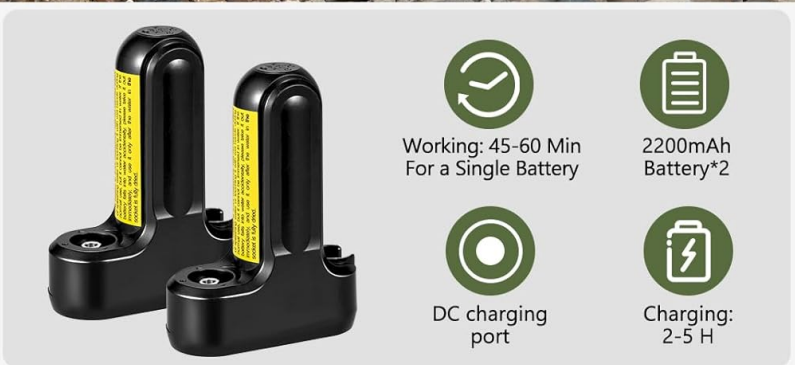

Outdoor Shower with 5 Gallon Bucket

- Fixes the pump to the bucket perfectly
- Keep away from water leakage, spillage

Image: A man washing fruit with the portable shower, showcasing the food-grade nature of the 5-gallon water jug and its utility for cleaning produce outdoors.