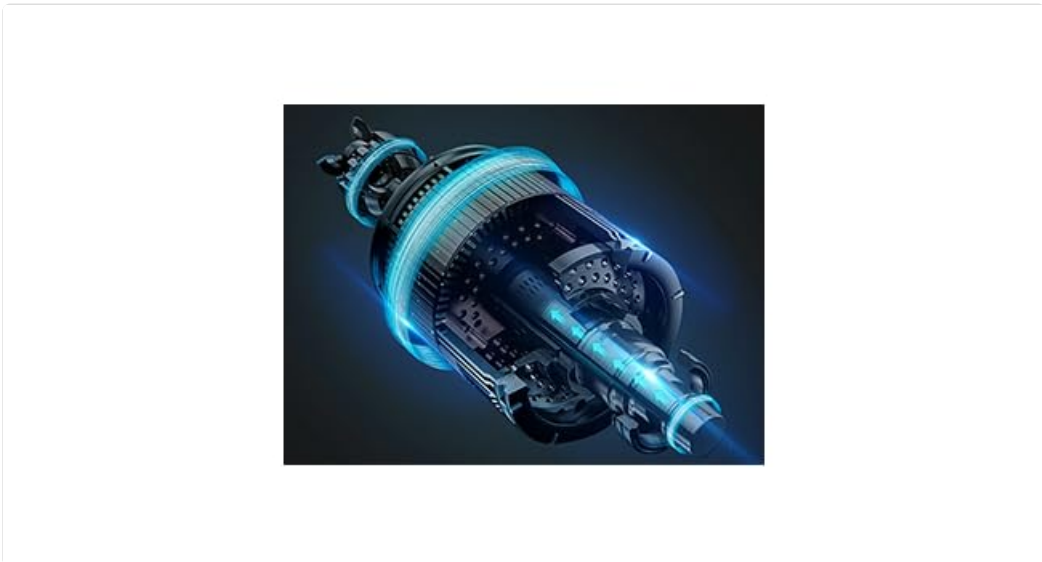

Figure 5: Dimension Details

Figure 6: Included Components

Figure 7: Ducted Installation Diagram

Figure 8: Ductless Installation Diagram

5. OPERATING INSTRUCTIONS

The range hood features an intuitive digital touchscreen for easy control of its functions.