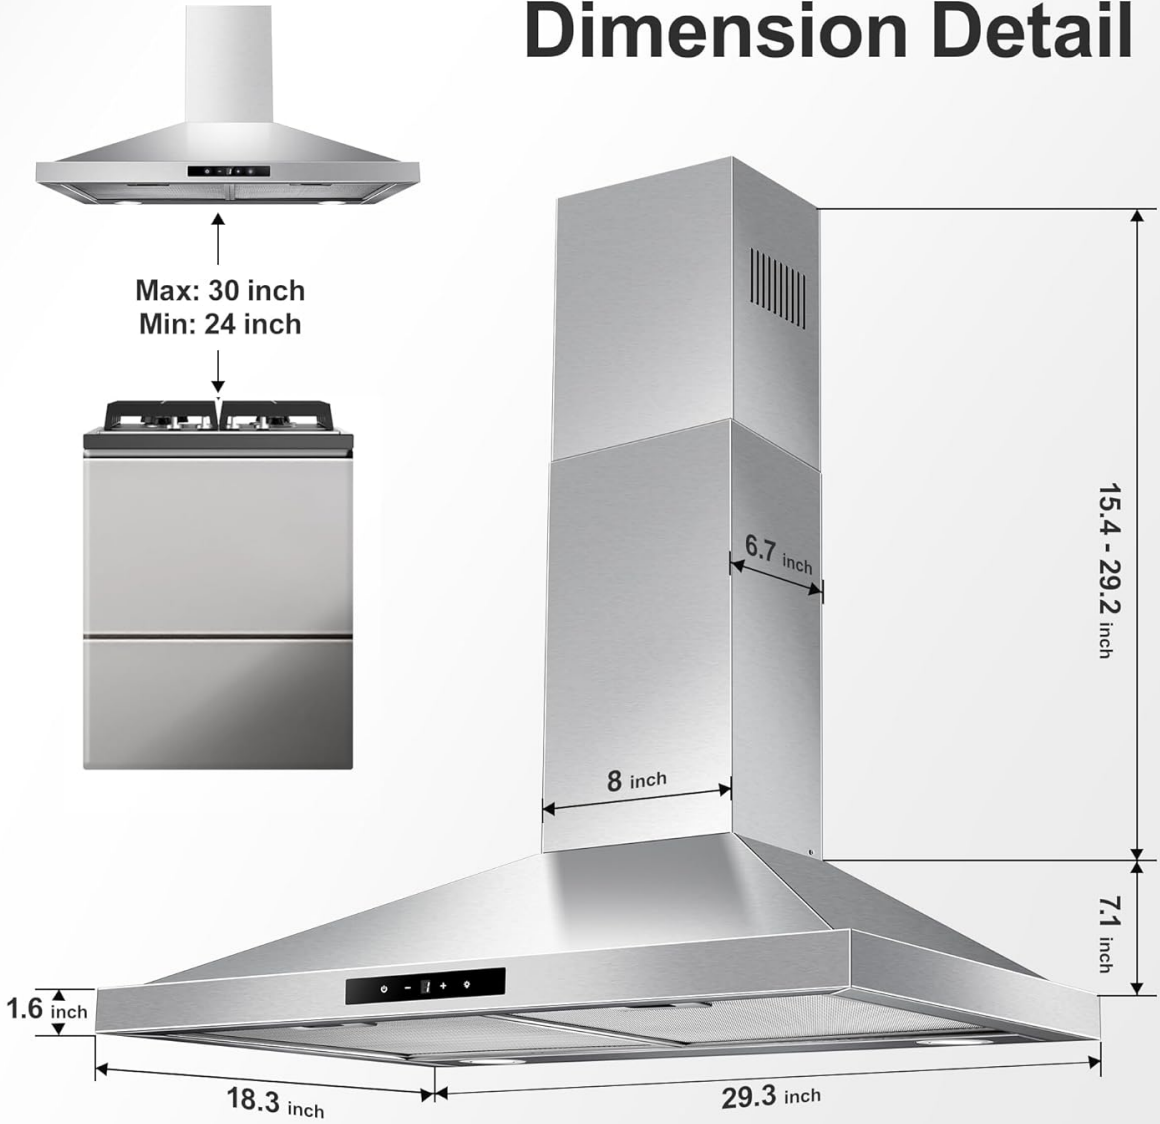

4. SETUP & INSTALLATION

The Tieasy range hood offers convertible installation options (ducted or ductless) and an adjustable chimney to fit various kitchen structures and ceiling heights (7.5 to 8.5 ft). The duct size required is 6 inches round.

Figure 5: Dimension Details

Figure 6: Included Components

Figure 7: Ducted Installation Diagram

Figure 8: Ductless Installation Diagram

5. OPERATING INSTRUCTIONS

The range hood features an intuitive digital touchscreen for easy control of its functions.