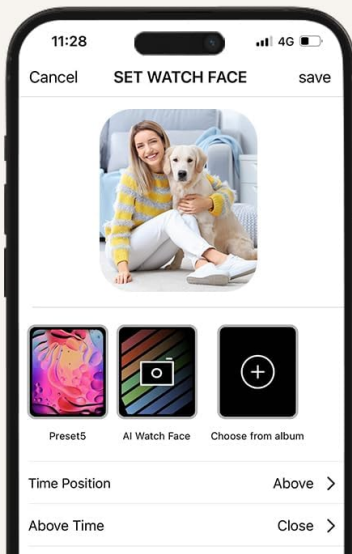

# SMART NOTIFICATION ON YOUR WRIST

Never miss important information again

Image: A Choiknbo Smart Watch on a wrist showing various smart notifications from social media and messaging apps, with call and message alerts visible on the watch face.

## 5. Display and Customization

The 1.83-inch TFT-LCD color display offers outstanding HD quality. Customize your watch face from over 140 personalized options, or set your favorite photo as a unique background.

# 1.83" HD DISPLAY & DIY DIAL

100+ Watch Face For Your Choose, Customize  
Dial With Your Favorite Photo

Image: The Choiknbo Smart Watch showcasing its 1.83-inch HD display with multiple watch face options and the ability to set a custom photo as the watch face.

## 6. Other Functions

The smart watch also includes practical functions such as music and camera control, weather display, sedentary reminders, alarm clock, and stopwatch.