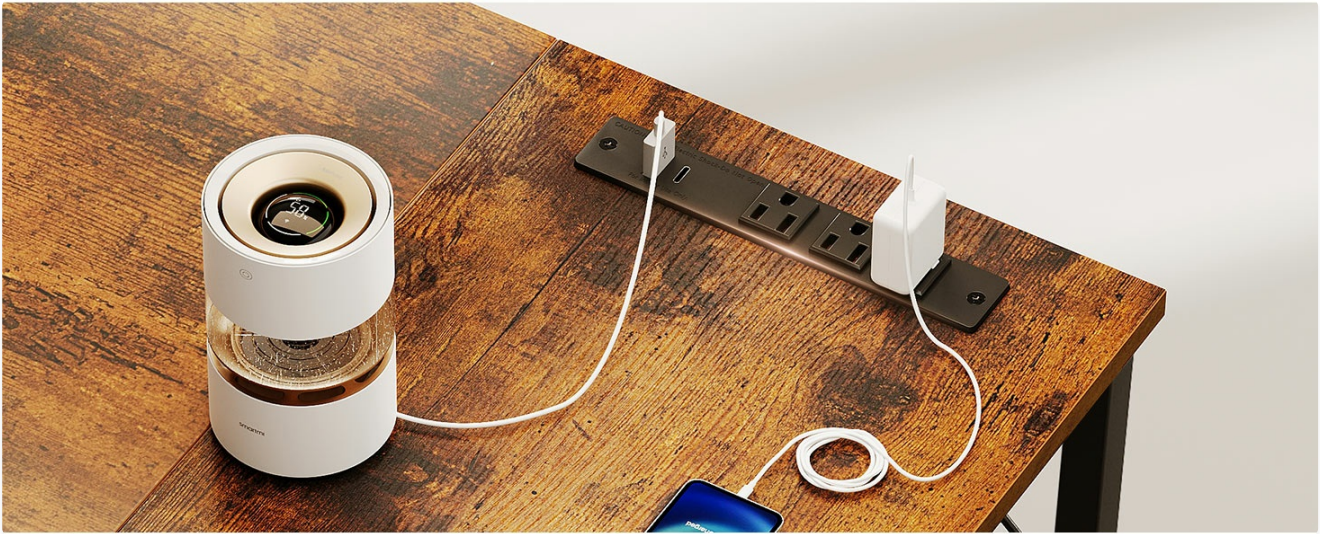

Coleshome B0D73MSXRS

Coleshome 71 Inch Computer Desk User Manual

Model: B0D73MSXRS | Brand: Coleshome

1. INTRODUCTION AND OVERVIEW

Thank you for choosing the Coleshome 71 Inch Computer Desk. This large, versatile desk is designed to provide a spacious and functional workspace for various needs, including home office, study, gaming, and business applications. Its minimalist design, combined with integrated power solutions, offers both aesthetic appeal and practical utility.

Image: The Coleshome 71 Inch Computer Desk, showcasing its ample surface area for multiple devices and integrated power strip.

2. PRODUCT FEATURES

- **Large Desk Panel Dimension:** Measuring 70.9"(L) x 23.6"(W) x 29.0"(H), this desk provides extensive space for monitors, printers, and other office essentials, making it suitable as an executive desk, gaming desk, or large workstation.
- **Power Outlets & Charging Ports:** Equipped with 3 AC power outlets, 1 USB charging port, and 1 Type-C port, allowing convenient charging of smartphones, gaming gear, and Bluetooth devices directly from your desk.
- **Sturdy Construction:** Features thick metal frames made of heavy-duty, powder-coated steel for enhanced stability and safety. A triangle-structure support under the panel ensures long-term durability.
- **Easy Assembly:** Designed for quick and straightforward assembly, with all necessary tools included. Most users can complete assembly within 30 minutes.

Image: Adjustable feet pads for leveling the desk on uneven surfaces.

5. OPERATING INSTRUCTIONS

The Coleshome Computer Desk is designed for straightforward use. Once assembled, it provides a stable and spacious surface for your work or leisure activities.