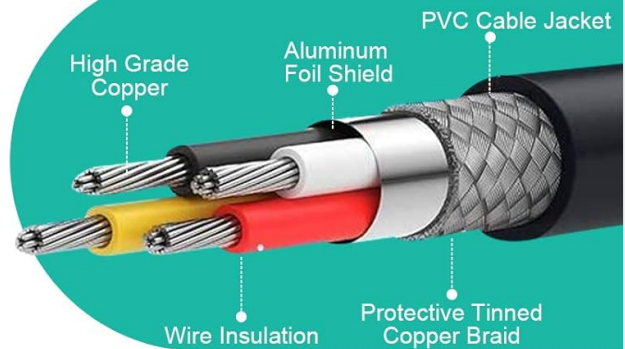

Safe & Reliable

Made with high quality materials

Reinforced Stress Points

Withstand more wear and tear

Image: The HKY adapter connected to a Fangor F-506 projector, demonstrating a typical setup.

OPERATING INSTRUCTIONS

The HKY 24V AC DC Adapter operates automatically once connected to a power source and a compatible device. It provides a continuous and stable power supply.

- **Continuous Power:** The adapter delivers a steady 24V DC output to power your device.
- **Automatic Operation:** No user intervention is required for the adapter to function.