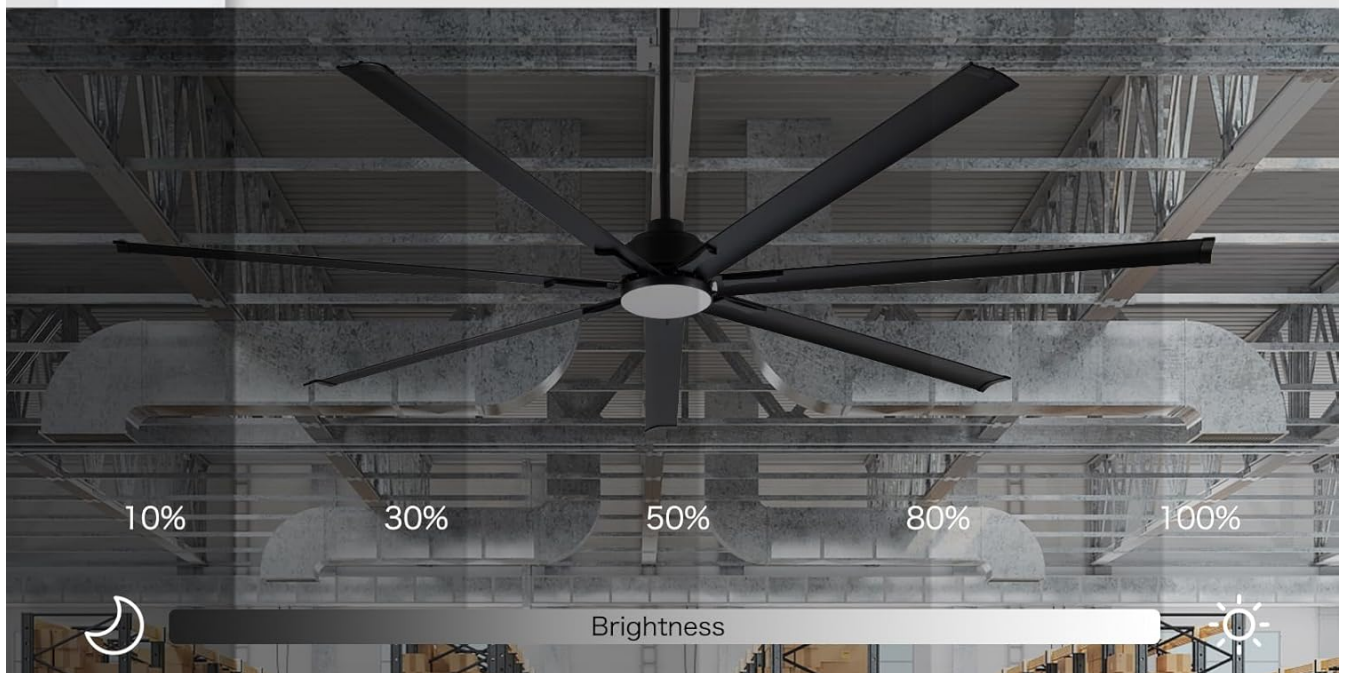

Dimmable & 3 Color Temperatures

White-6000K

Natural-4000K

Warm-3000K

Color temperature

Image: Close-up view of the fan's motor housing showing the integrated safety cord for secure installation.

PACKAGE CONTENTS