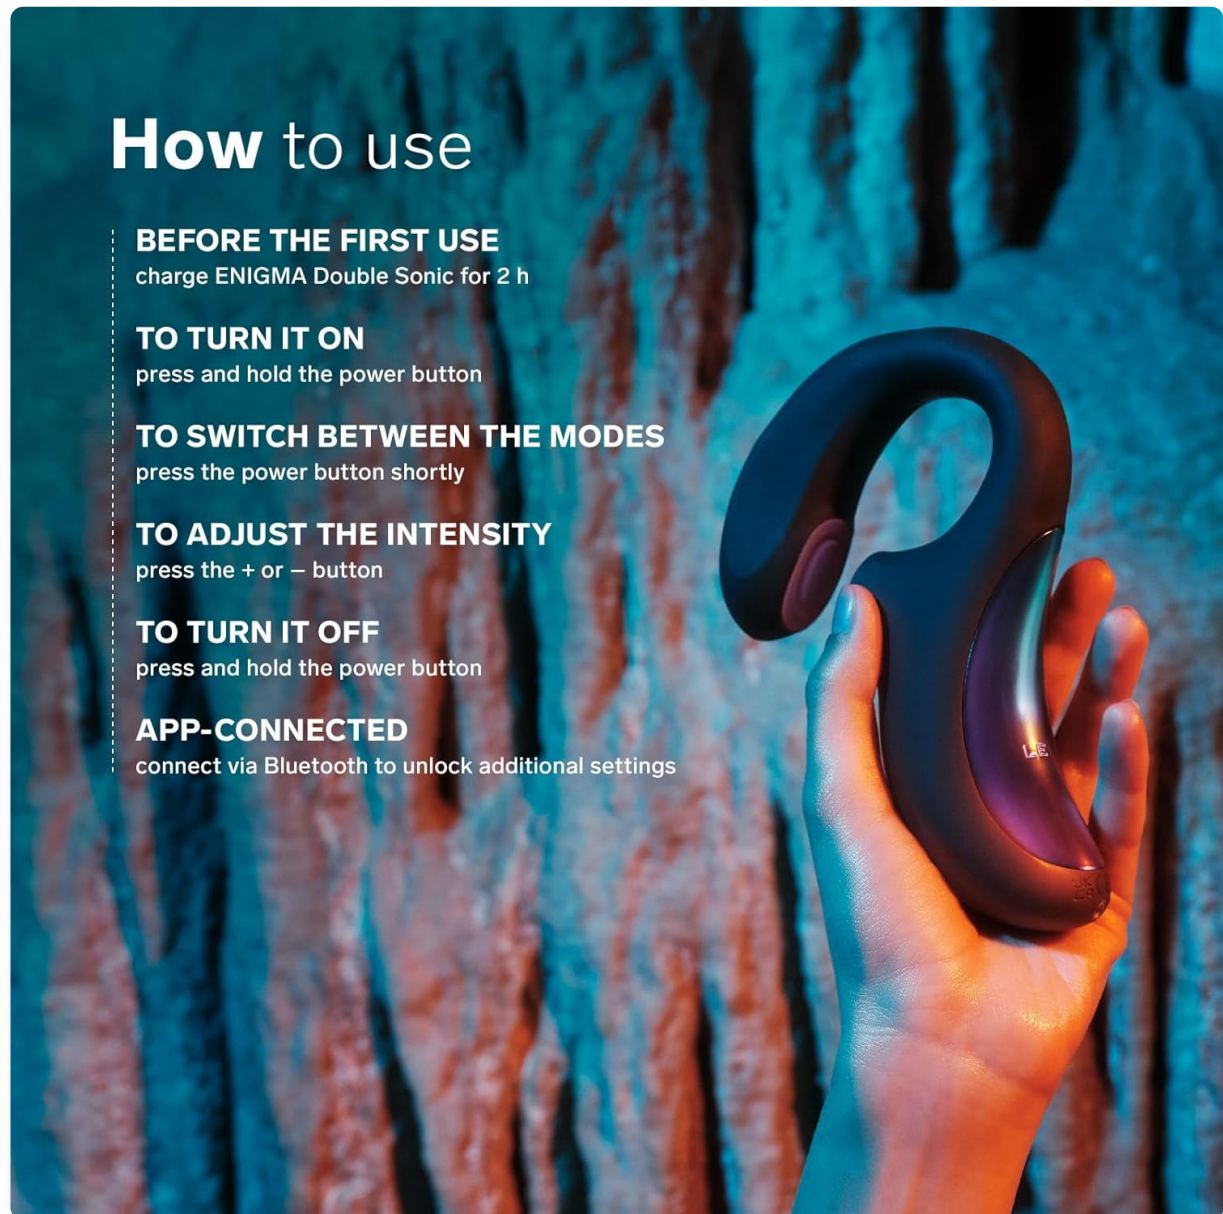

Basic Operation

1. **Unlock:** If the travel lock is activated, press and hold the '+' and '-' buttons simultaneously for 3 seconds until the lights turn on.
2. **Turn On:** Press and hold the power button (circle icon) for 3 seconds. The LED light will illuminate.
3. **Adjust Intensity:** Use the '+' and '-' buttons to increase or decrease the intensity of the vibrations.
4. **Switch Modes:** Press the power button briefly to cycle through the 8 built-in pleasure settings.
5. **Turn Off:** Press and hold the power button for 3 seconds.

App Connectivity

Connect your LELO Enigma Double Sonic to the LELO app via Bluetooth to unlock 2 exclusive modes and gain more control over your experience. Download the LELO app from your smartphone's app store.

Image: Step-by-step guide on operating the LELO Enigma Double Sonic.

Usage Guide

- **Step 1: Prep** - Download the LELO app. Apply LELO Personal Moisturizer to both your body and the device for enhanced pleasure.
- **Step 2: Engage** - Adjust the insertable end in place, ensuring it's not too deep. Then, adjust the outer sonic part before turning on the power.
- **Step 3: Indulge** - Press the '+' or power button to turn it on. Start at the lowest speed and gradually increase vibration modes as you wish.