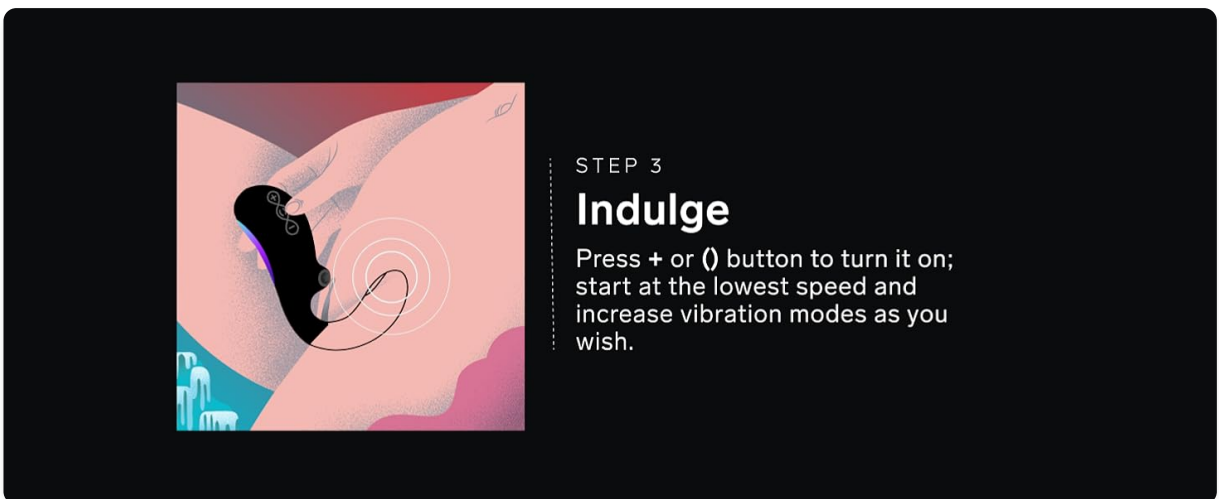

Image: Illustration of the indulgence step for using the massager.

5. MAINTENANCE & CLEANING

Proper cleaning and storage ensure the longevity and hygiene of your LELO Enigma Double Sonic.

Cleaning

- Always clean your device thoroughly before and after each use.