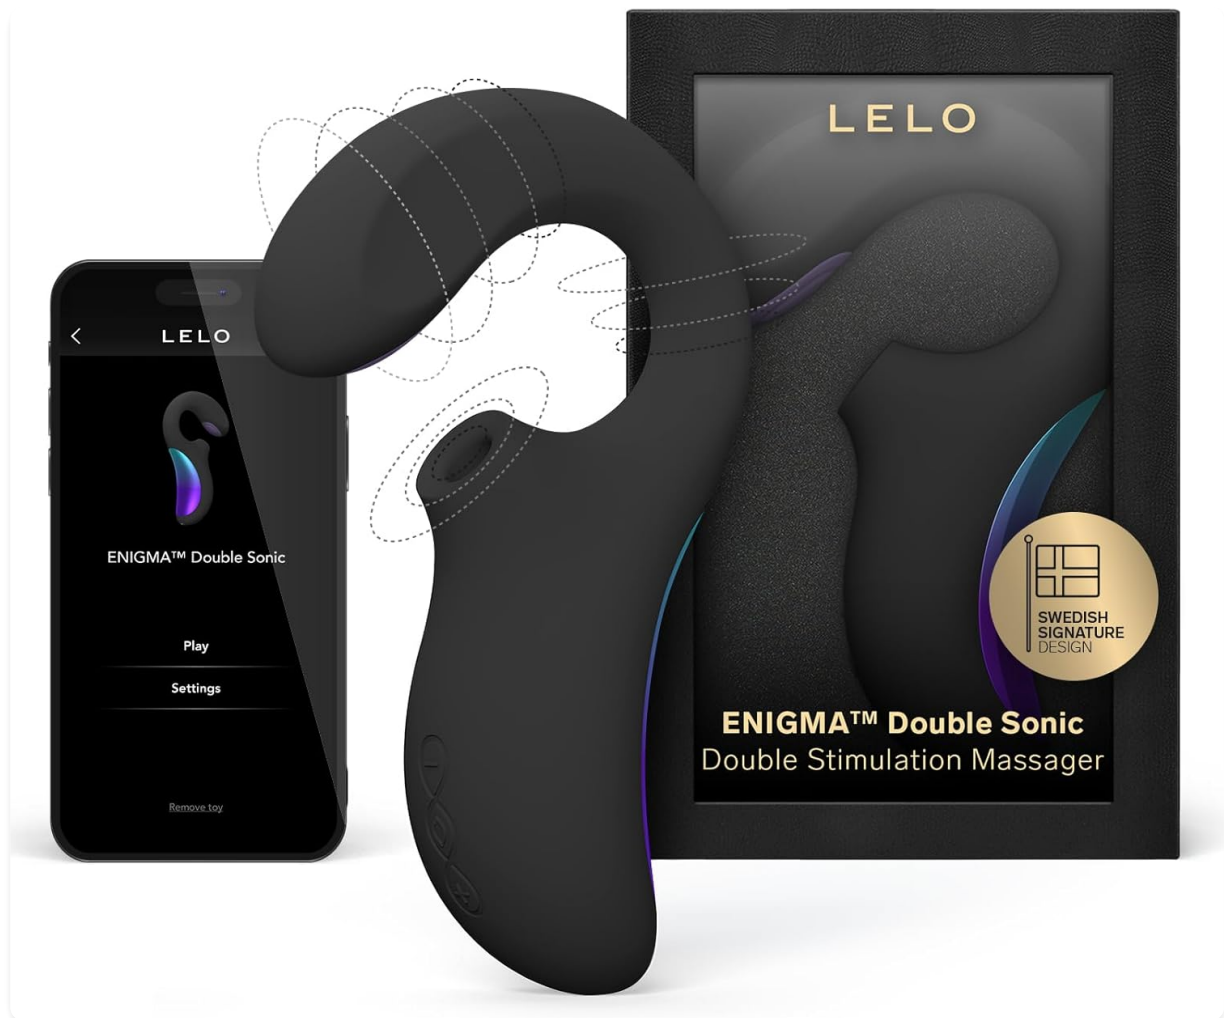

LELO 9486

LELO Enigma Double Sonic Massager (Model 9486) - Instruction Manual

1. PRODUCT OVERVIEW

The LELO Enigma Double Sonic Massager is designed to provide triple stimulation, combining DeepSonic Technology for internal sensation, SenSonic Technology for external clitoral stimulation, and an ergonomic internal stimulator. It features Bluetooth app connectivity for enhanced control and additional modes, is crafted from extra-soft body-safe silicone, and boasts a waterproof, rechargeable design.

Image: LELO Enigma Double Sonic Massager, showcasing its design, accompanying smartphone app, and elegant packaging.

2. WHAT'S IN THE BOX

Your LELO Enigma Double Sonic package includes the following items:

- LELO Enigma Double Sonic Massager
- USB Charging Cable
- Satin Storage Pouch
- Warranty Registration Card
- Detailed Instruction Manual
- Water-based Lubricant Sachet (5 ml / 0.17 fl. oz.)

ENIGMA™ Double Sonic
triple stimulation massager

4. OPERATING INSTRUCTIONS

The LELO Enigma Double Sonic offers triple stimulation with 8 pleasure settings and 2 exclusive app-controlled modes. It combines DeepSonic Technology for deep internal waves and SenSonic Technology for gentle external clitoral stimulation.