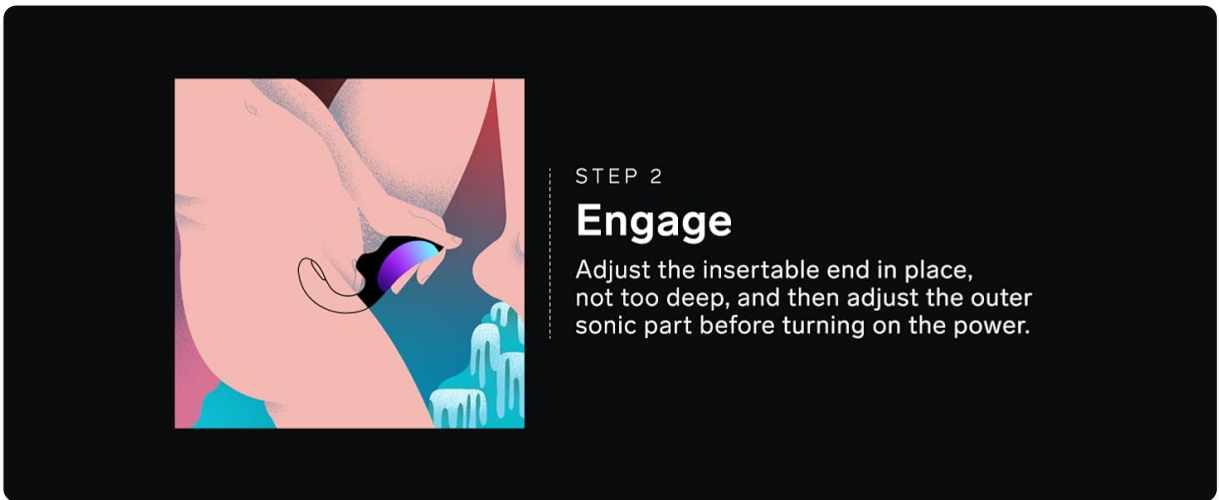

Image: Illustration of the engagement step for using the massager.