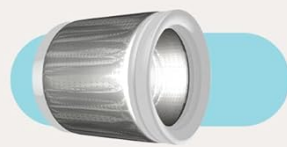

# Your Washing Machine - Like New

Machine Drum Spotless  
Inside and Out

Tub Seals - Impeccable

Hose Pipes - Free of Residue

Under-Drum Area - Friction-Free,  
as it Should Be

Image: Visual comparison of a washing machine drum before and after using the cleaner, highlighting cleanliness of drum, seals, and hose pipes.