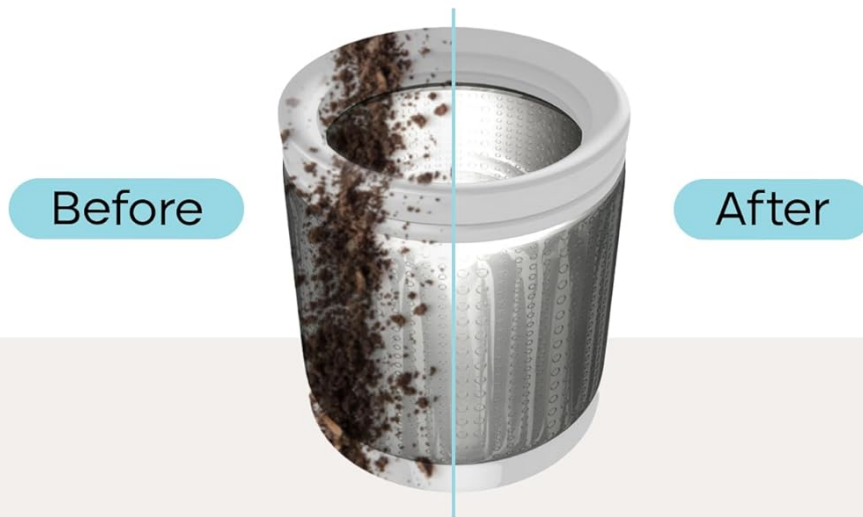

# Your Washing Machine - Like New

Machine Drum Spotless  
Inside and Out

Tub Seals - Impeccable

Hose Pipes - Free of Residue

Under-Drum Area - Friction-Free,  
as it Should Be

Image: Visual comparison of a washing machine drum before and after using the cleaner, highlighting cleanliness of drum, seals, and hose pipes.