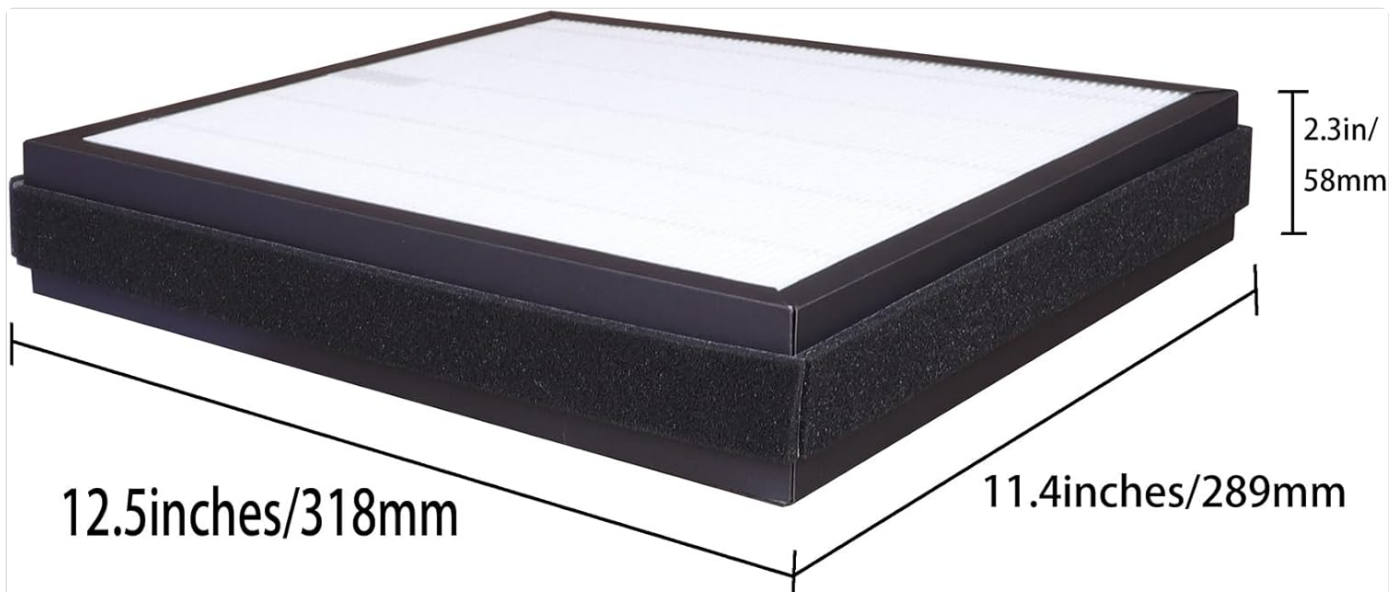

7. SPECIFICATIONS

Image 7.1: LRFDRESS CFX-G100/GB Composite Air Purifier Filter with Dimensions

This image illustrates the LRFDRESS CFX-G100/GB filter with its key dimensions: 12.5 inches (318mm) in length, 11.4 inches (289mm) in width, and 2.3 inches (58mm) in thickness.

Feature	Detail
Brand	LRFDRESS
Model Number	CFX-G100/GB, CFX-G100D
Compatible Devices	Samsung AX40R3030WM, AX34R3020WW, AX40T3030WM/SA, AX34T3020WW/SA, AX40T3020
Filter Type	2-in-1 Composite (H13 True HEPA + Activated Carbon)
Material	Activated carbon, H13 Meltblown nonwovens
Product Dimensions (L x W x Th)	12.5 x 11.4 x 2.28 inches (318 x 289 x 58 mm)
Item Weight	1.41 pounds (0.64 Kilograms)
Number of Items	1