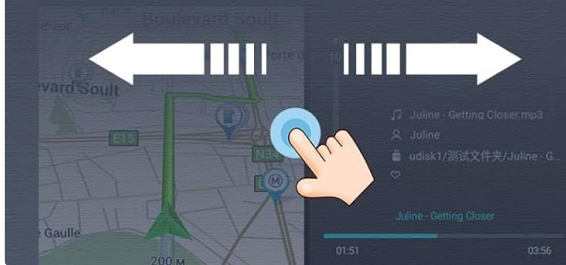

Split Screen

Interfaces for FM/RDS Radio, Bluetooth, and HiFi sound settings.

4.4 Built-in WiFi and GPS Navigation

With built-in WiFi, you can connect to the internet, download apps, and use online navigation services. The integrated GPS module supports various mapping applications for accurate route guidance.