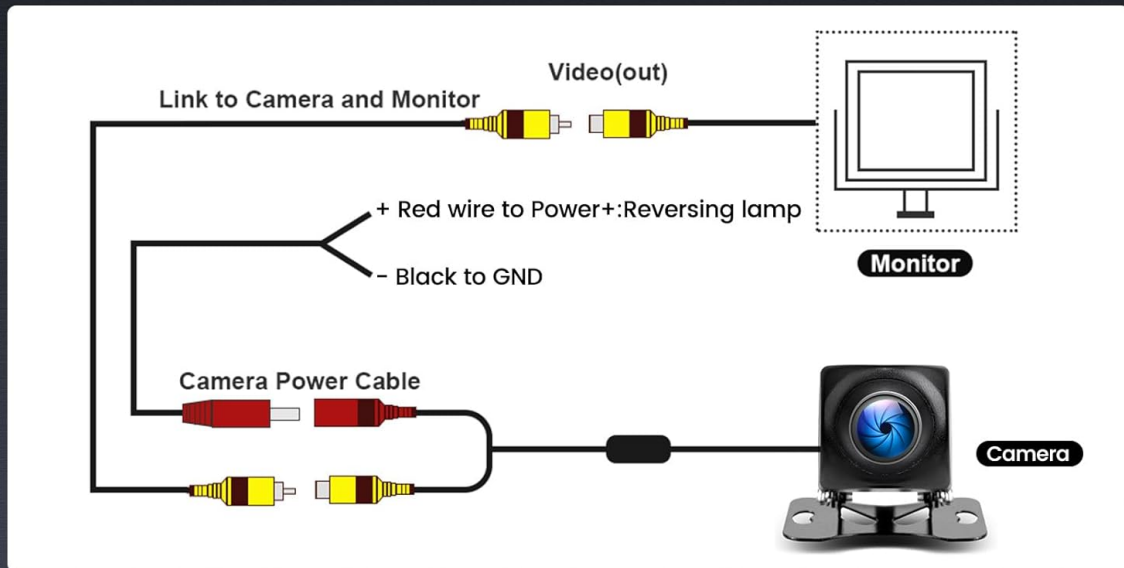

Waterproof AHD Backup Camera

170° wide view AHD camera will present superior night vision for you.