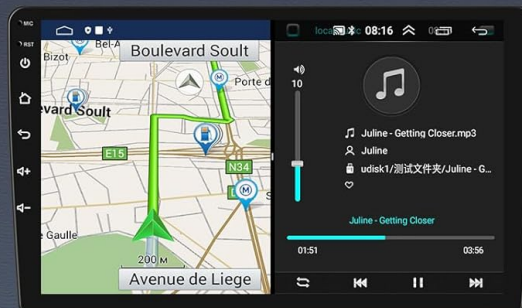

Split Screen

Interfaces for FM/RDS Radio, Bluetooth, and HiFi sound settings.

4.4 Built-in WiFi and GPS Navigation

With built-in WiFi, you can connect to the internet, download apps, and use online navigation services. The integrated GPS module supports various mapping applications for accurate route guidance.