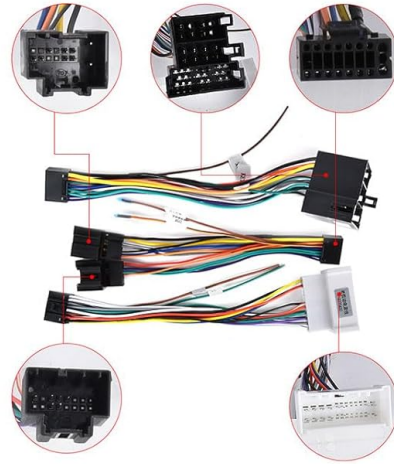

Package List

 Power Cable	 Screw	 Power cord	 Video line	 Product Manual	 AHD Rear Camera
 Power Cable	 Installation Tool	 Power Cable	 Radio Antenna	 Accessories	
 RCA Cable	 GPS Antenna	 USB Cable	 Rear Camera	 MIC	

AHD Backup Camera wiring diagram and example of the reverse camera display.

5. PACKAGE CONTENTS

Verify that all items listed below are included in your package: