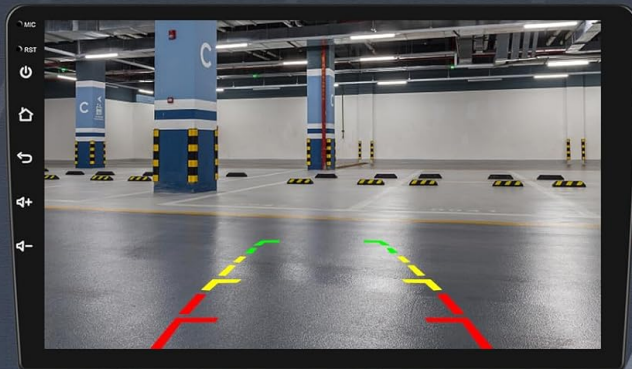

AHD Rear Camera

Features including Built-in WiFi, GPS Navigation, and Split Screen mode.

4.5 Steering Wheel Control (SWC)

The car radio supports your vehicle's steering wheel controls, allowing you to manage audio playback, volume, and calls without taking your hands off the wheel. This enhances driving safety and convenience.

4.6 AHD Backup Camera

The included AHD backup camera provides a clear, wide-angle view of the area behind your vehicle, significantly improving safety when reversing. The image automatically displays on the stereo screen when shifting into reverse.