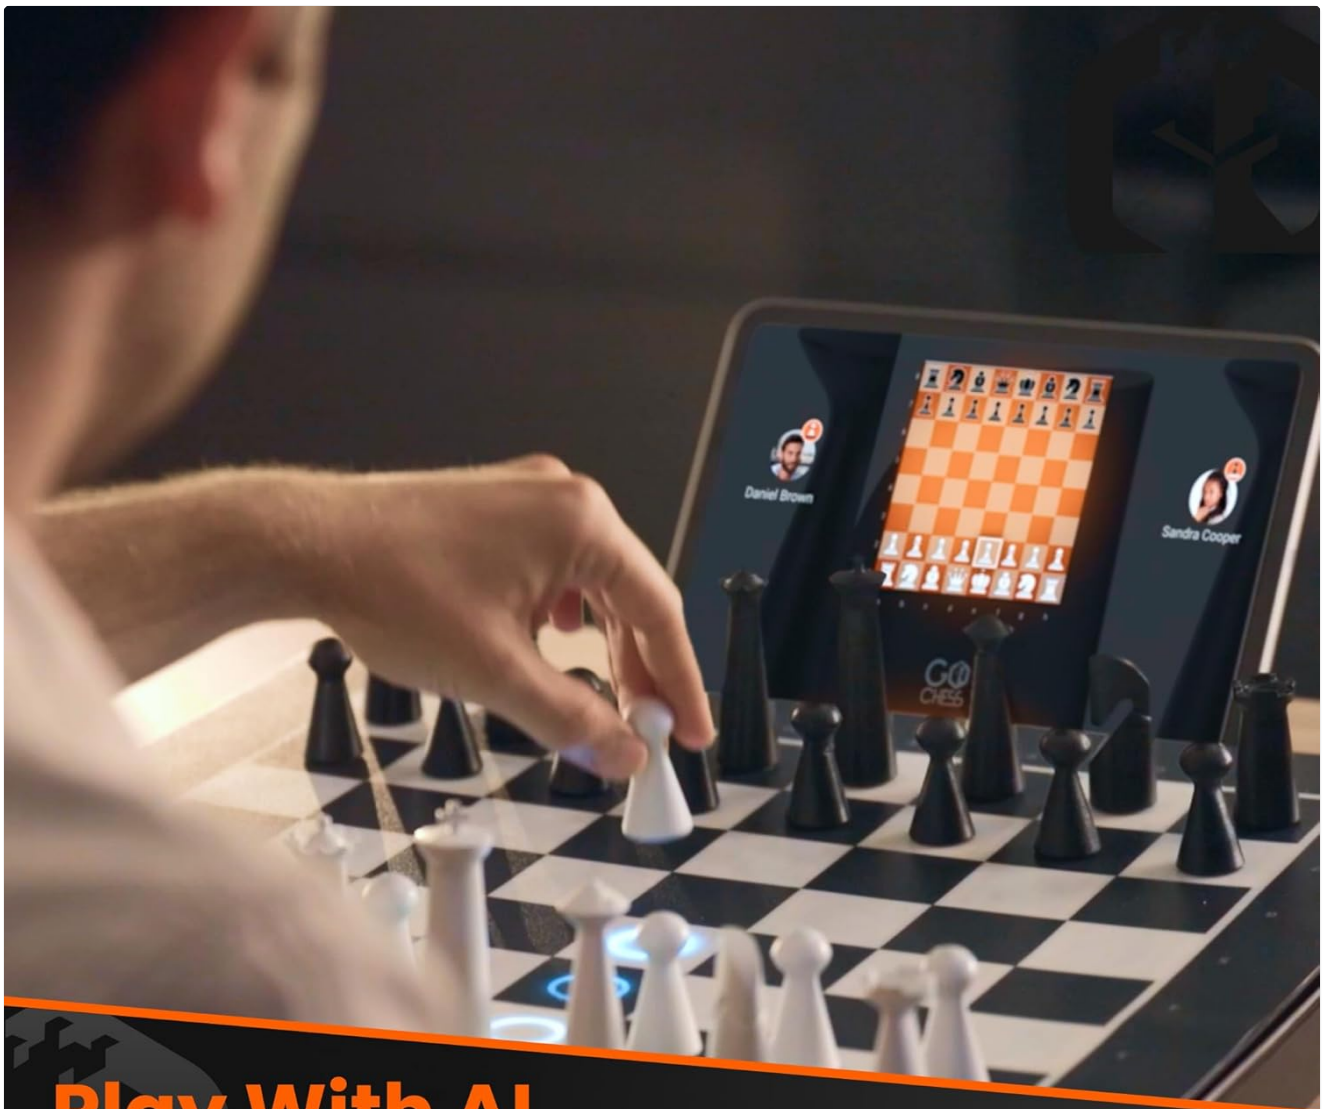

Image: A visual representation of all items included in the GoChess Mini product package.

3. INITIAL SETUP

1. **Charge the Board:** Connect the GoChess Mini board to a power source using the provided USB cable. Ensure the board is fully charged before first use. A full charge typically takes a few hours.
2. **Download the App:** Download the official GoChess application from your device's app store (available on iOS and Android).
3. **Pair with Device:** Open the GoChess app on your smartphone or tablet. Follow the on-screen instructions to pair your device with the GoChess Mini board via Bluetooth Low Energy (BLE). Ensure Bluetooth is enabled on your device.
4. **Place Chess Pieces:** Arrange the chess pieces on the board in their standard starting positions. The board's magnetic sensors will detect the pieces.

4. OPERATING INSTRUCTIONS

The GoChess Mini offers various modes of play and learning through its integrated app and intelligent board features.

4.1 AI Personal Coaching

The board provides real-time colorful light indications to offer feedback and guidance. These lights can indicate valid moves, suggested moves, or highlight blunders, assisting players in learning and improving their game.

Image: A close-up of the GoChess Mini board demonstrating the real-time light indications during play.

4.2 Playing Against AI

Challenge yourself against the advanced AI system with 32 adjustable difficulty levels. The AI adapts to your skill level, providing a responsive and intelligent opponent for practice and improvement.