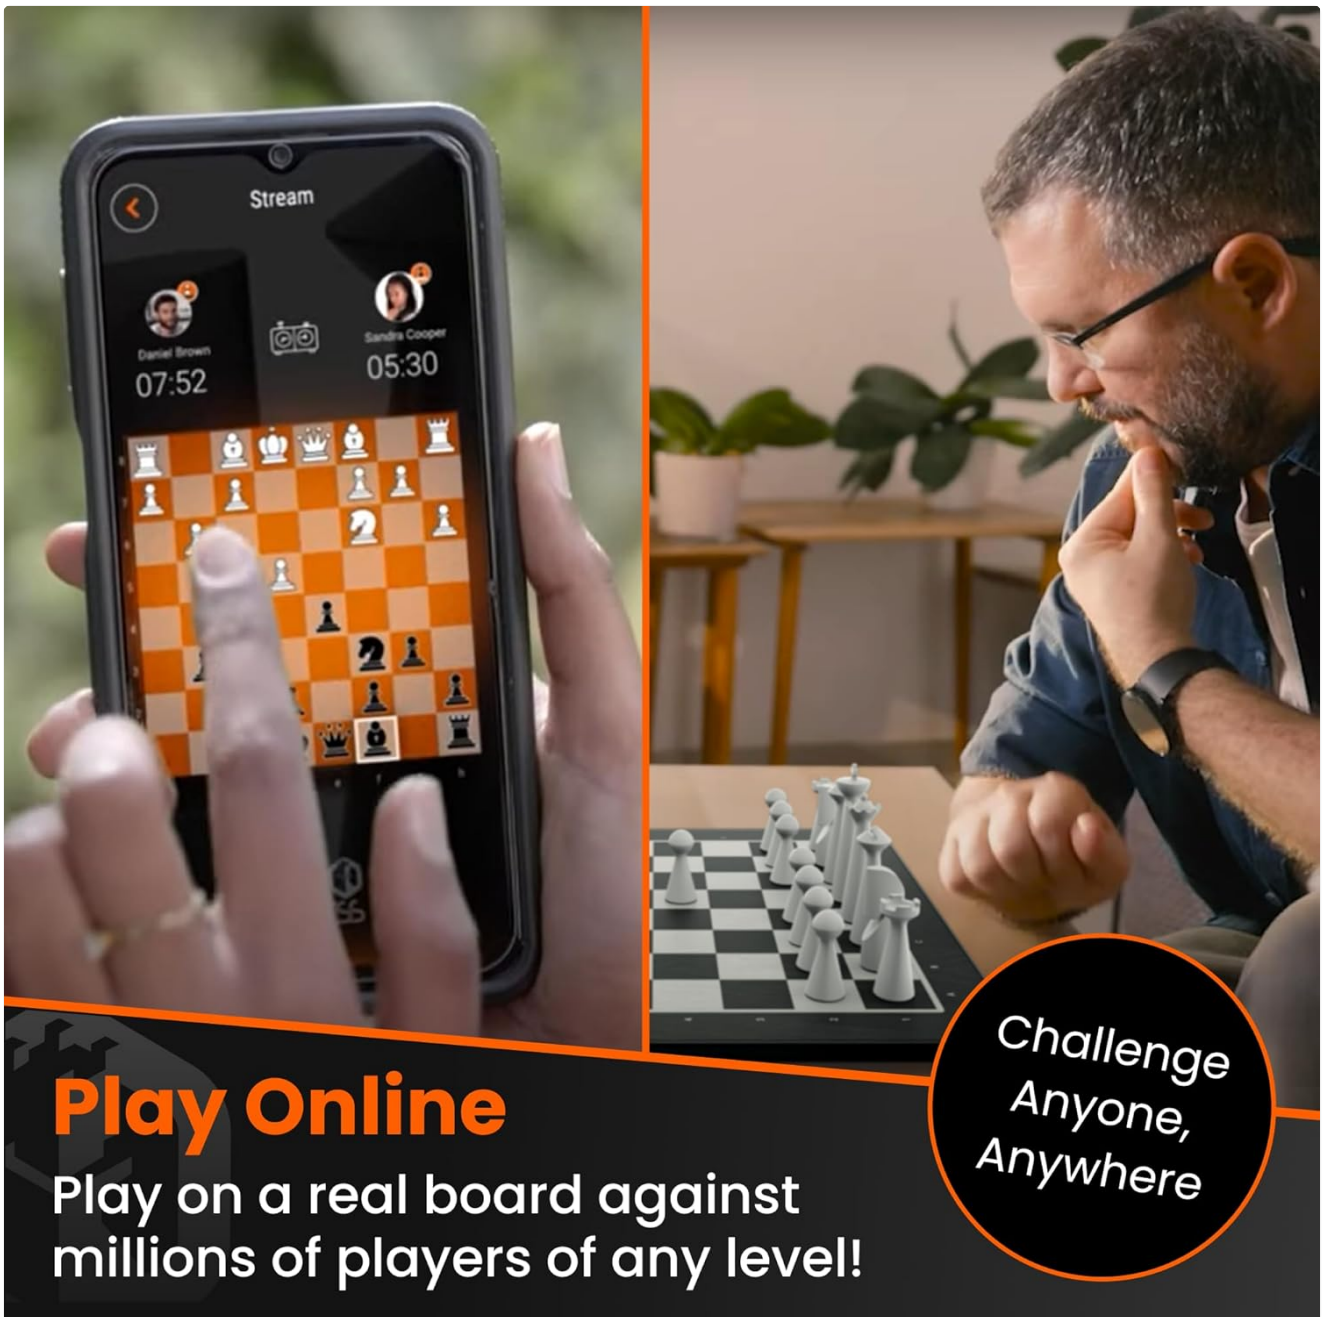

Play With AI

Play solo over the board with 32 difficulty levels. Get real-time highlight, tips, and alerts!

Image: A player engaged in a game against the AI on the GoChess Mini board, with the app providing a digital view of the game.

4.3 Online Play

Connect to popular online chess platforms such as Lichess and Chess.com through the GoChess app. This allows you to play against friends or other opponents worldwide on your physical board.

Image: Demonstrating online play, where the physical board connects to digital platforms for remote matches.

4.4 Two-Player Play

The GoChess Mini facilitates traditional two-player games on the physical board while offering personalized tips and assistance through the app for each player, regardless of their skill level.