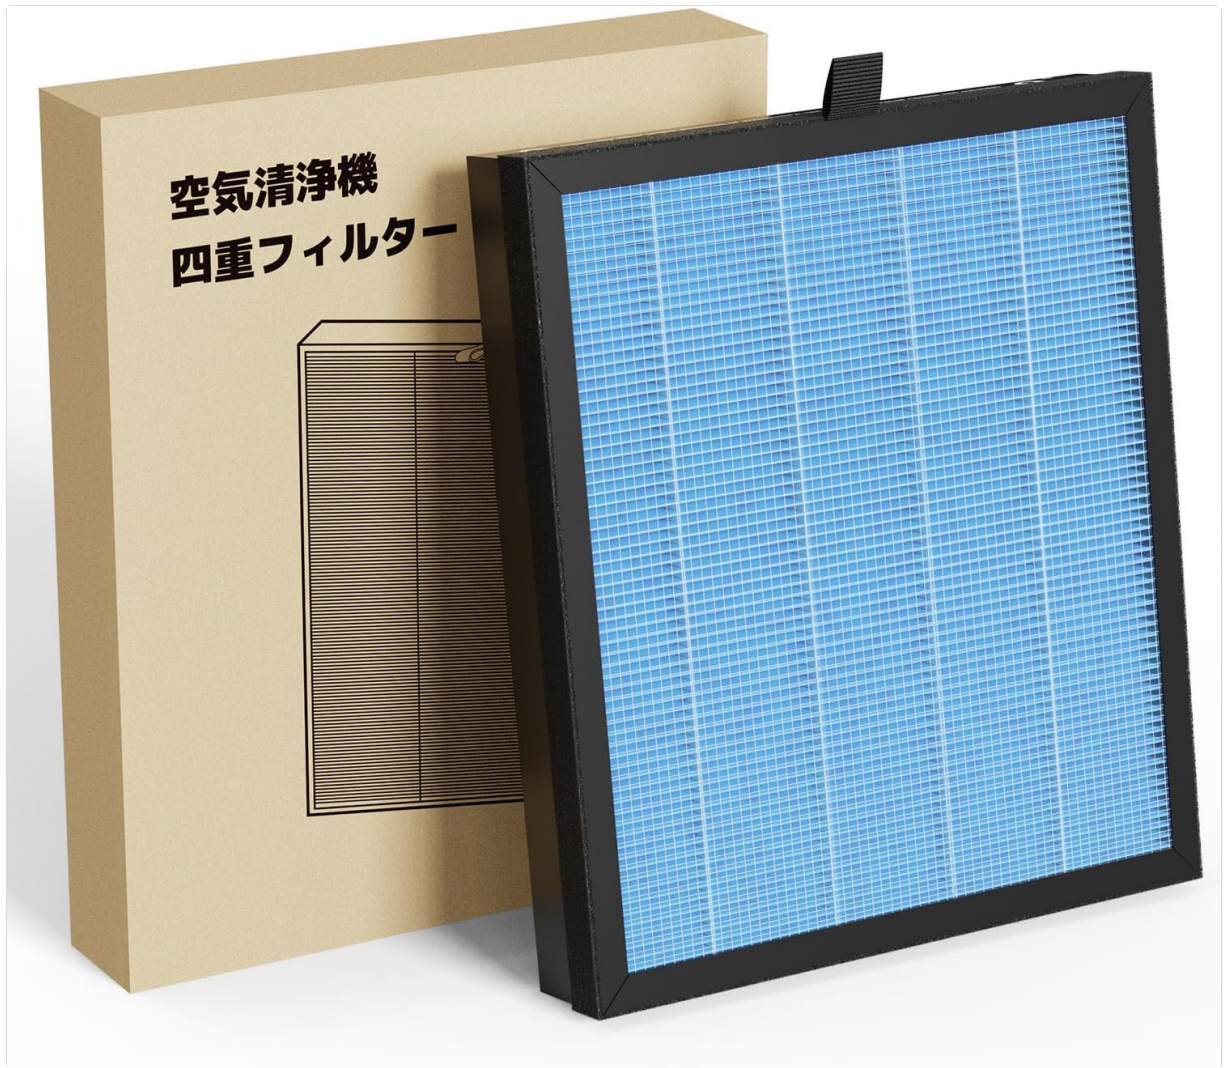

- **Pre-filter:** Blocks large particulate matter such as pet hair.
- **Antibacterial Non-woven Fabric:** An innovative layer designed to remove 99% of bacteria and viruses.
- **H13 Grade HEPA Filter:** Effectively blocks 99.97% of PM2.5 particles and pollen.
- **Activated Carbon Deodorizing Filter:** Provides excellent odor absorption, breaking down household odors like tobacco, toilet, garbage, and pet odors.