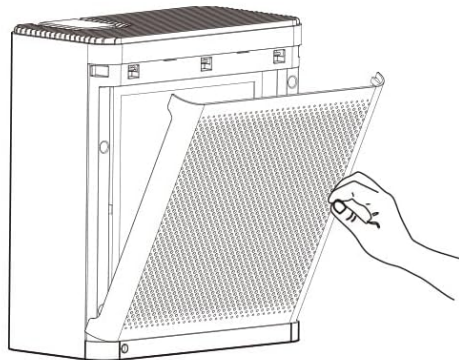

お手入れ簡単

家族の健康を守るため、3-6ヶ月ごとにフィルターをお替えてください

01

カバーを両手で取り出します。

02