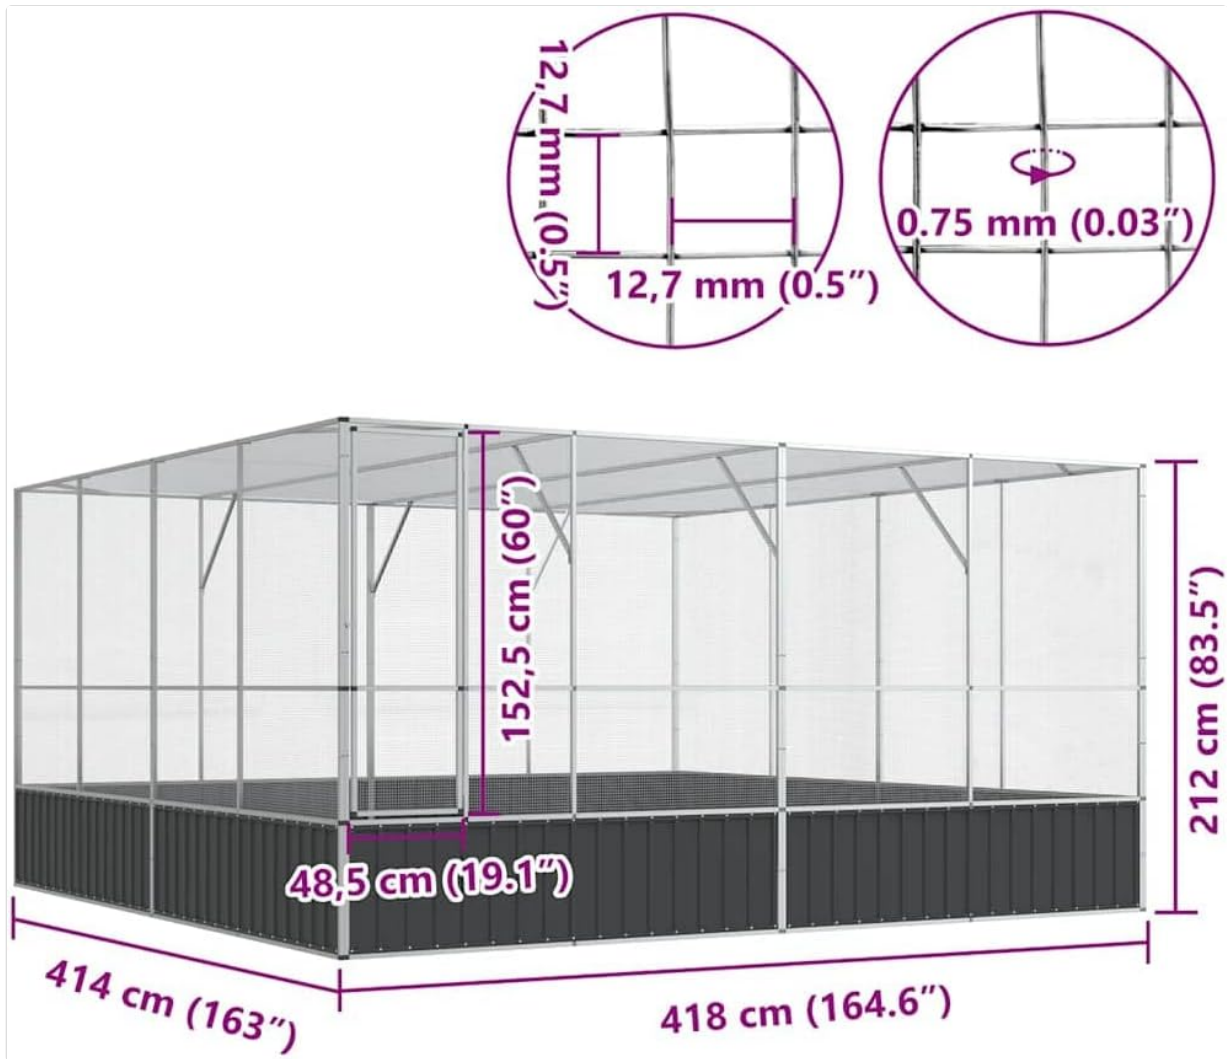

Figure 1: Overall view of the vidaXL Outdoor Aviary installed in a garden. This image shows the complete aviary, Model 172588, set up in an outdoor environment, demonstrating its large size and design.

Figure 2: Dimensions of the vidaXL Outdoor Aviary. This diagram illustrates the key dimensions of the aviary: 418 cm (164.6 inches) length, 414 cm (163 inches) width, and 212 cm (83.5 inches) height. It also shows the door dimensions and mesh size.

8. SPECIFICATIONS

Feature	Detail
Brand	vidaXL
Model Number	172588
Dimensions (L x W x H)	418 x 414 x 212 cm (164.6 x 163 x 83.5 inches)
Door Dimensions (W x H)	48.5 x 152.5 cm (19.1 x 60 inches)
Mesh Size	12.7 x 12.7 mm (0.5 x 0.5 inches)
Material	Galvanized Steel, Steel
Color	Silver and Anthracite
Weight	98.95 kg
Specific Use	Outdoor
Special Feature	Ventilated
Number of Levels	1
Number of Doors	1
Target Species	Birds (Parakeets, Parrots)