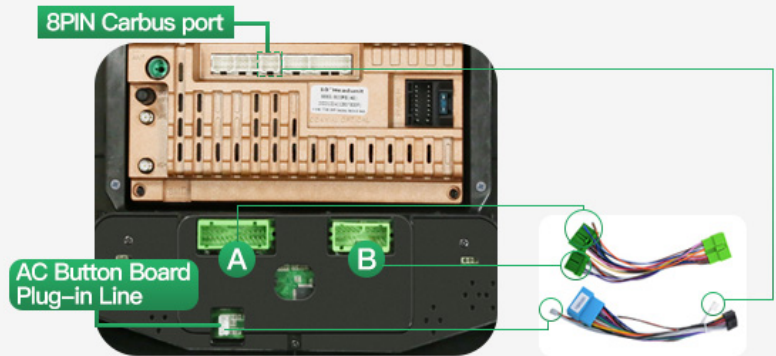

For Honda Accord 2003-2007

Only Suitable for Manual AC

Figure 1: Before and After Installation in Honda Accord 7th Gen (2003-2007)

Single AC

Make sure to plug the 2 connectors into the decoder port (**A** & **B**) or the AC will not work.

Note:

Please connect as shown on the picture, otherwise the AC information will not display on the screen.

DUAL AC

If your car is dual AC, Need to use your **original AC plugs** to the 2 ports (**A** & **B**)
No need to use the green AC wire from the package.

Note:

Please connect as shown on the picture, otherwise the AC information will not display on the screen.

Figure 2: AC Connection Details for Single and Dual AC Systems

Note: This unit is only suitable for manual AC. Ensure correct connection of the 2 connectors into the decoder port (A & B) for AC functionality. For dual AC, use original AC plugs to ports A & B; the green AC wire from the package is not needed.