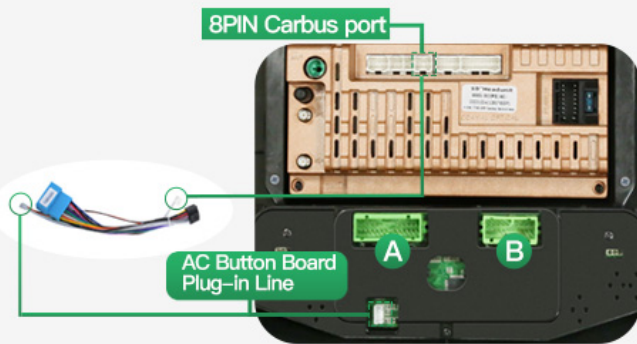

Note:

Please connect as shown on the picture, otherwise the AC information will not display on the screen.

Figure 2: AC Connection Details for Single and Dual AC Systems

Note: This unit is only suitable for manual AC. Ensure correct connection of the 2 connectors into the decoder port (A & B) for AC functionality. For dual AC, use original AC plugs to ports A & B; the green AC wire from the package is not needed.

SETUP

The Jufodrca car radio stereo comes with all necessary wiring for installation. Professional installation is recommended. Refer to the included wiring diagram for specific connections. Ensure the vehicle's power is disconnected before beginning installation.

What's in the Box

- Head Unit
- Canbus
- Camera
- Power Cable
- RCA Cable
- Reversing Line
- Radio Antenna
- 2*USB Cable
- Crowbar
- GPS Antenna

Figure 3: Included Components (Packing List)

OPERATING INSTRUCTIONS