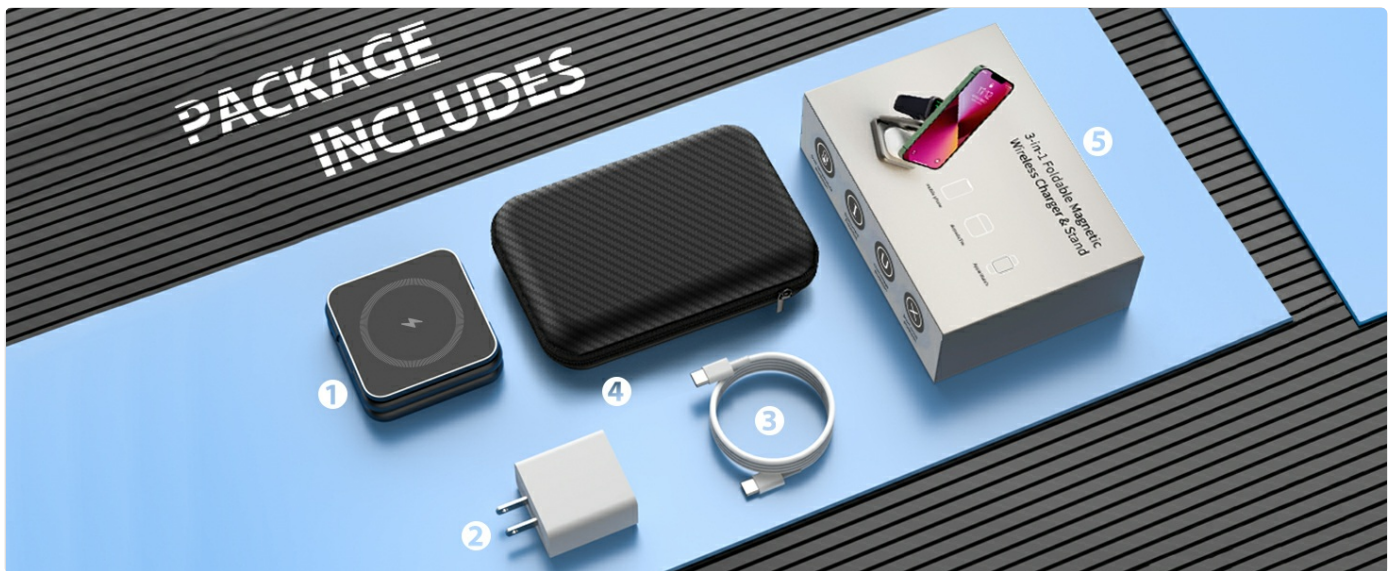

## 1. INTRODUCTION

---

The KU XIU X40 is a versatile 3-in-1 foldable magnetic wireless charging station designed for Apple devices. It provides simultaneous charging for your iPhone, Apple Watch, and AirPods, offering a compact and portable solution for both home and travel. Its durable aluminum alloy construction ensures efficient heat dissipation and a stable charging experience.

## 2. WHAT'S IN THE BOX

---

Please check the package contents to ensure all items are present:

- 1 x KU XIU X40 3-in-1 Wireless Charger
- 1 x 20W USB-A PD Wall Adapter
- 1 x USB-C to USB-C Cable
- 1 x Travel Case

### 3. SETUP INSTRUCTIONS

---

Follow these steps to set up your KU XIU X40 wireless charger:

1. **Connect Power:** Plug the provided USB-C to USB-C cable into the charging port on the KU XIU X40 and connect the other end to the 20W USB-A PD Wall Adapter. Plug the adapter into a power outlet.
2. **Unfold the Charger:** Gently unfold the charging station into your desired configuration. The flexible roll axes allow for various angles and heights.
3. **Place Devices:**
  - **iPhone:** Place your MagSafe-compatible iPhone (or iPhone with a MagSafe case) onto the magnetic charging surface. It can be charged in both portrait and landscape orientations.
  - **Apple Watch:** Stretch out the middle mini pad and place your Apple Watch onto the dedicated charging area.
  - **AirPods:** Place your AirPods (with wireless charging case) on the base of the charger.