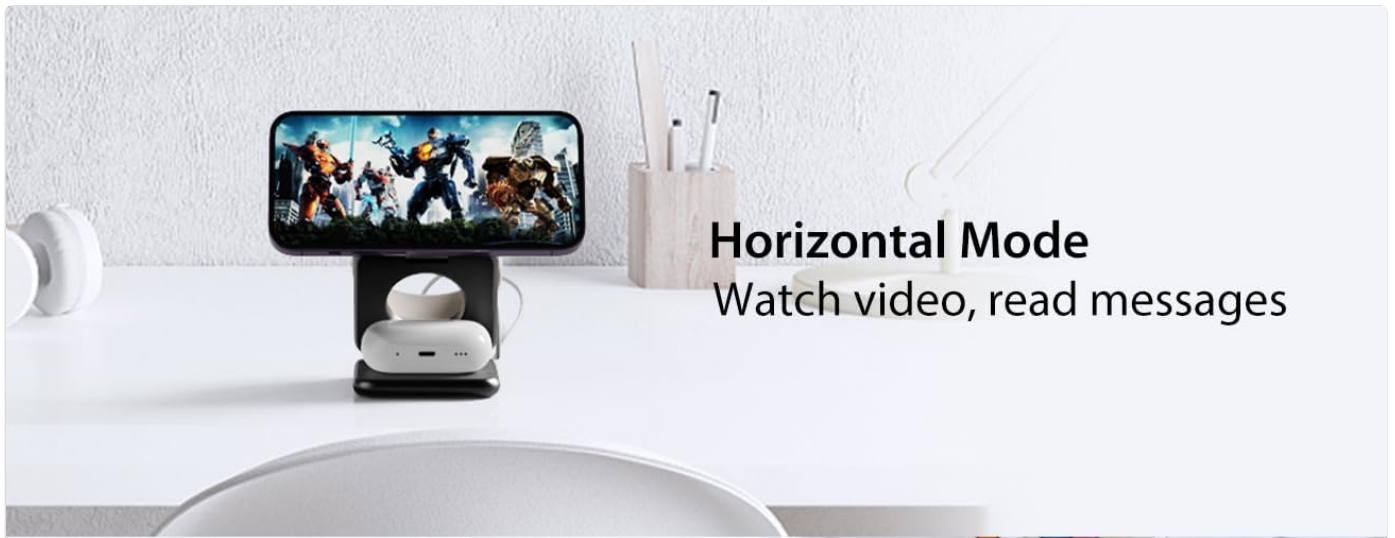

### 3. SETUP INSTRUCTIONS

---

Follow these steps to set up your KU XIU X40 wireless charger:

1. **Connect Power:** Plug the provided USB-C to USB-C cable into the charging port on the KU XIU X40 and connect the other end to the 20W USB-A PD Wall Adapter. Plug the adapter into a power outlet.
2. **Unfold the Charger:** Gently unfold the charging station into your desired configuration. The flexible roll axes allow for various angles and heights.
3. **Place Devices:**
  - **iPhone:** Place your MagSafe-compatible iPhone (or iPhone with a MagSafe case) onto the magnetic charging surface. It can be charged in both portrait and landscape orientations.
  - **Apple Watch:** Stretch out the middle mini pad and place your Apple Watch onto the dedicated charging area.
  - **AirPods:** Place your AirPods (with wireless charging case) on the base of the charger.

# FOLDABLE

You can easily take it  
anywhere

**Fold**

**Unfold**

Figure 3.1: Folded and Unfolded KU XIU X40 Charger

Your browser does not support the video tag.

Video 3.1: Demonstrates the foldable design of the KU XIU X40, highlighting its portability and ease of setup for travel.

## 4. OPERATING MODES

The KU XIU X40 offers multiple operating modes to suit your needs:

- **Vertical Mode:** Ideal for FaceTime calls, video conferencing, or viewing notifications.
- **Horizontal Mode:** Perfect for watching videos, browsing content, or using Nightstand Mode on your Apple Watch.
- **Folded Mode:** For quick charging of your iPhone when space is limited, or for maximum portability.
- **Adjustable Angles:** The flexible roll axes allow you to adjust the height and viewing angle of your smartphone for optimal comfort.