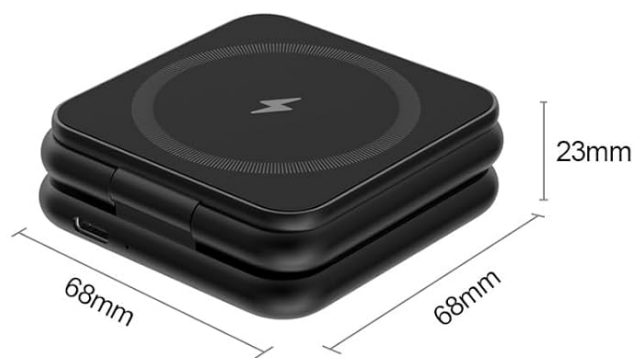

SMART DESIGN

FOLDABLE

You can easily take it
anywhere

Fold