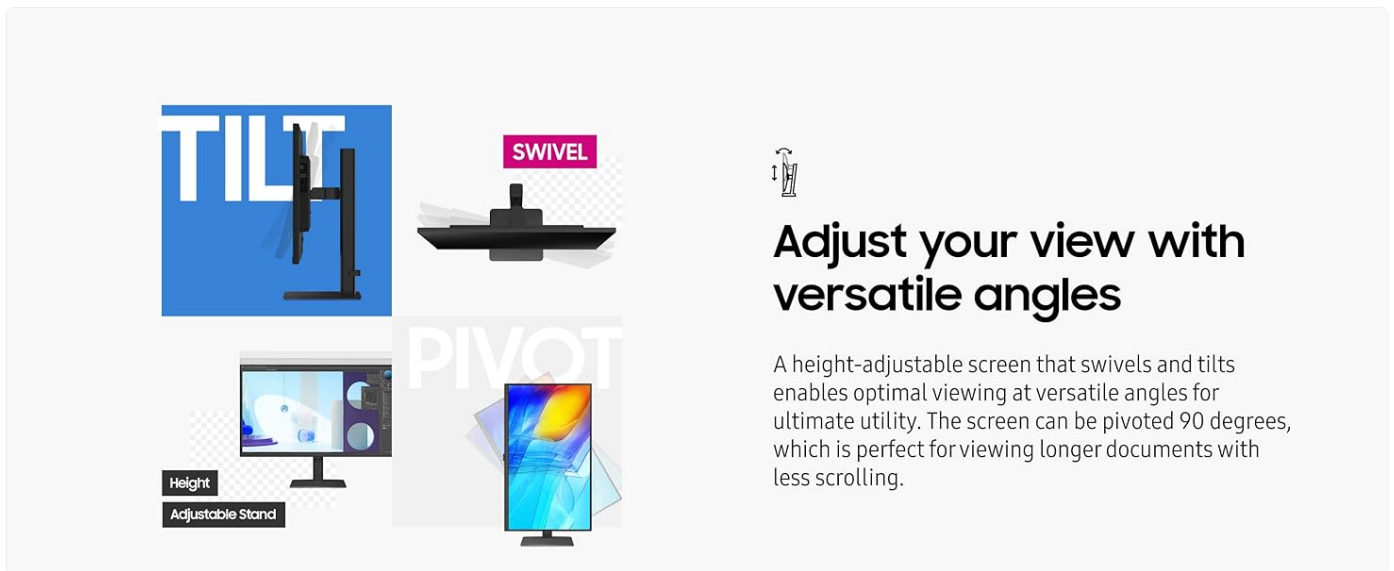

- **Power Cable:** Connect one end to the monitor's power input and the other to a power outlet.
- **HDMI/DisplayPort Cable:** Connect to your computer's video output port and the monitor's HDMI IN or DisplayPort IN.
- **USB Hub Cable:** Connect the USB-B Upstream port on the monitor to a USB port on your computer to enable the monitor's USB-A downstream ports.