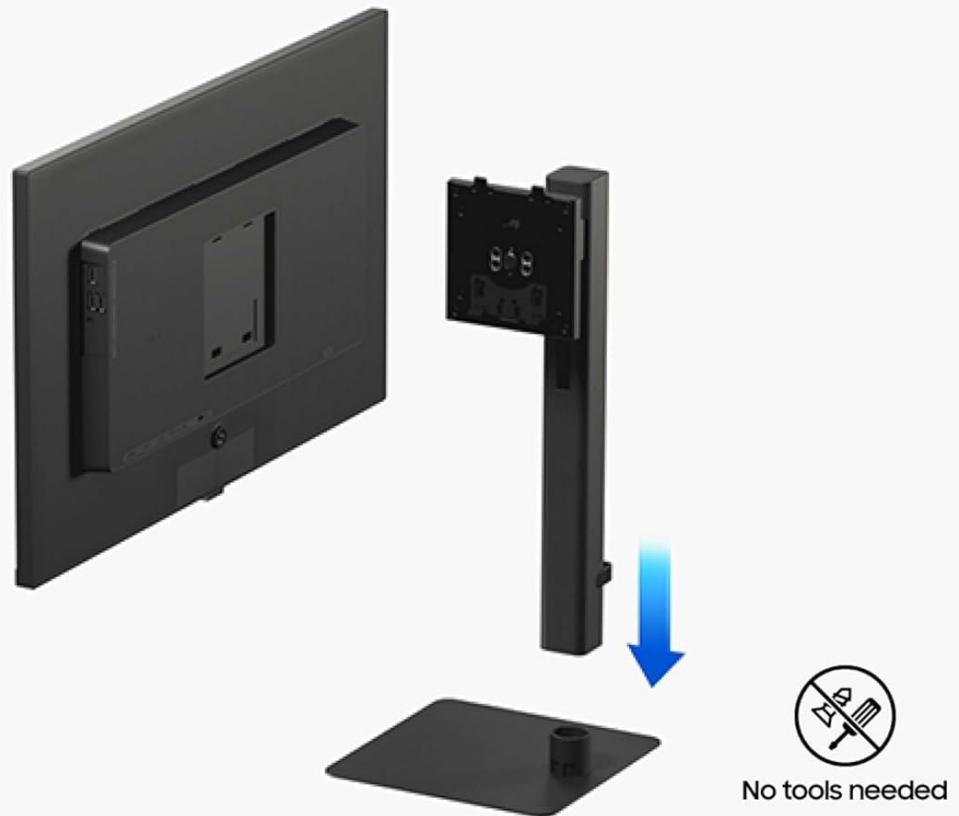

3. ASSEMBLY AND SETUP

3.1 Stand Assembly

The ViewFinity S8 monitor features an Easy Setup Stand designed for tool-free assembly. Simply align the stand neck with the monitor panel and push until it clicks into place. Then, attach the base to the neck.

Effortless and instant setup

Create your ideal workspace effortlessly with the Easy Setup Stand, which doesn't require any tools or screws. When it's time to change things up, you'll enjoy flexibility and convenience with the simple push of a button.

Figure 3.1: Easy Setup Stand assembly process.

3.2 Connecting Cables

Connect the necessary cables to the corresponding ports on the back of the monitor and your computer or other devices. Ensure all connections are secure.