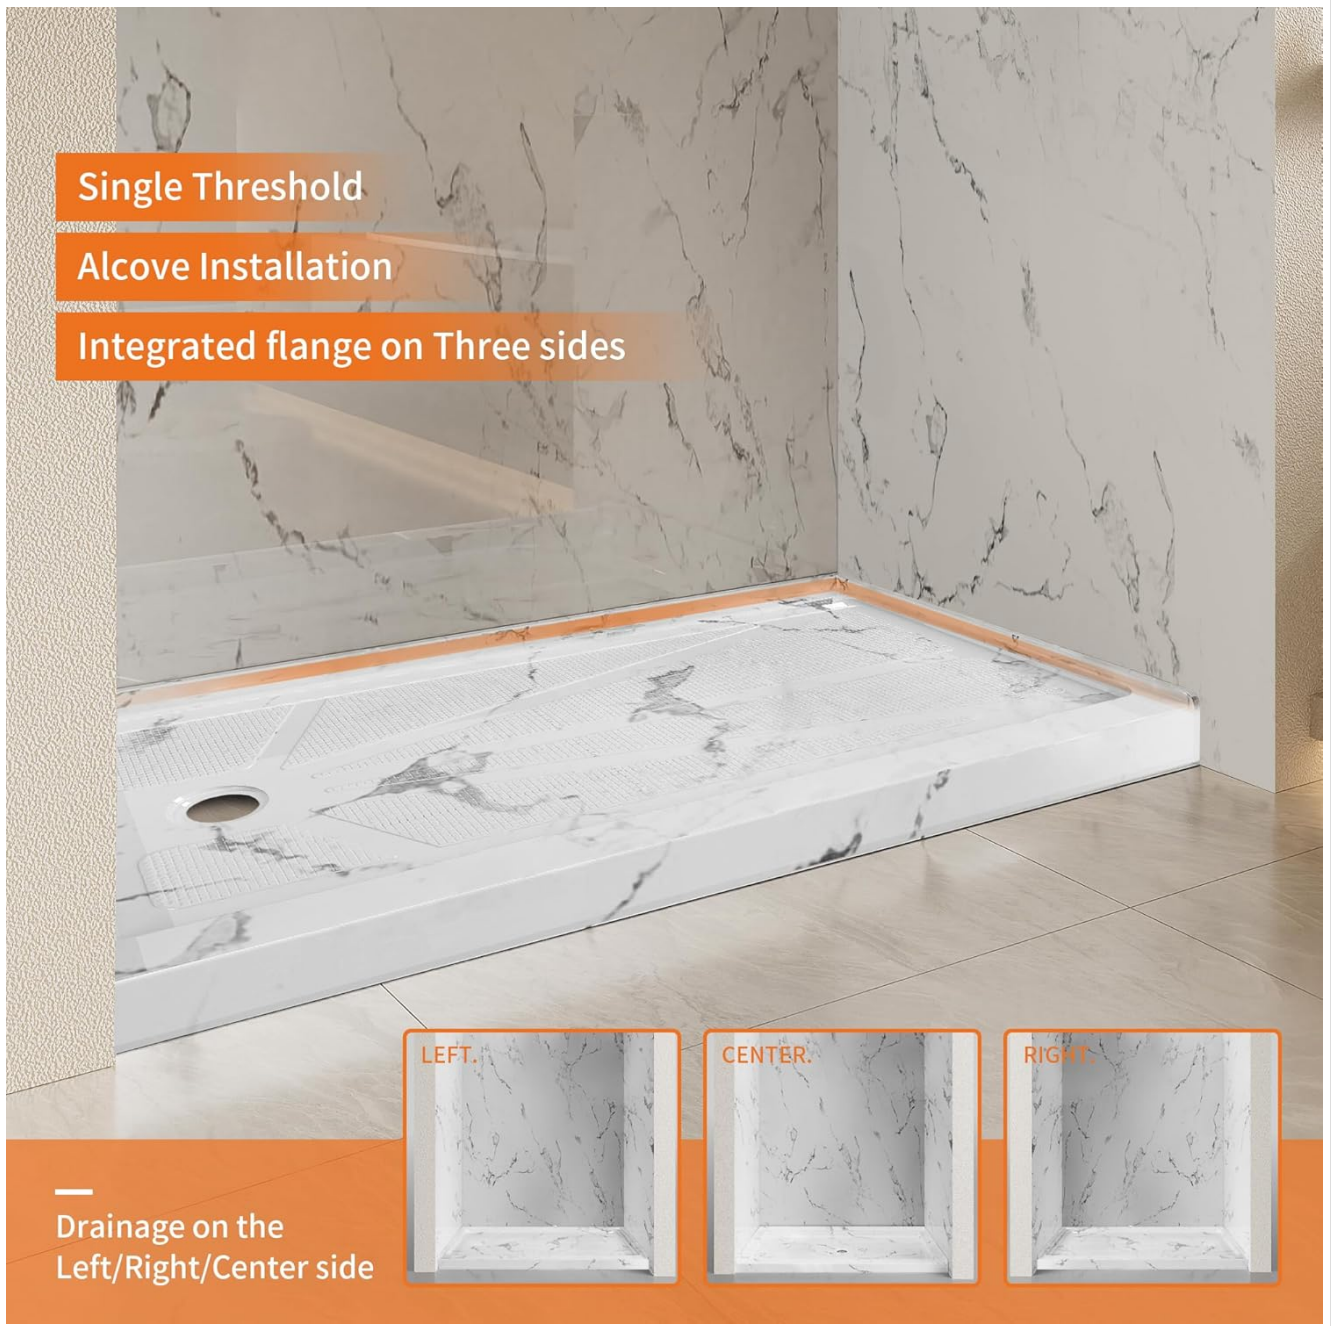

Single Threshold

Alcove Installation

Integrated flange on Three sides

—
Drainage on the
Left/Right/Center side

LEFT.

CENTER.

RIGHT.