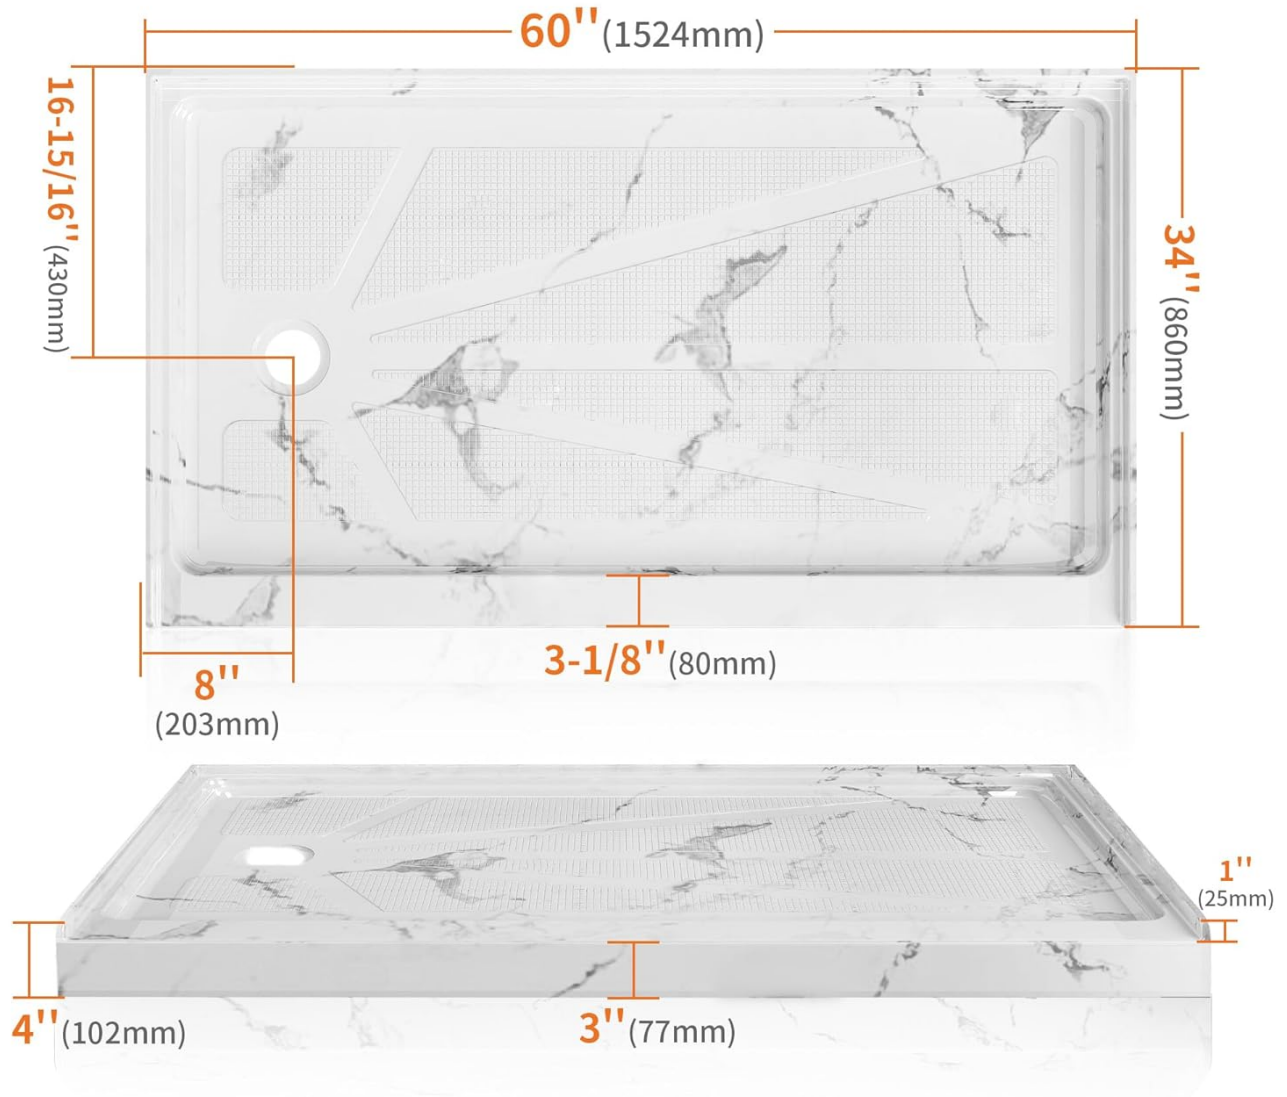

## MODEL INFORMATION AND DIMENSIONS

The CKB shower base model ABCS6034R/1-MW measures 60 inches in length, 34 inches in width, and 4 inches in height. The right-side drain opening is designed to fit a standard 2-inch compression fitted drain (drain not included). The base features integrated flanges on three sides for secure installation.

# MODEL INFORMATION

Opening to Fit Standard 2inch  
Compression Fitted Drain(Drain  
not Included)

Three side integrated flanges

Slip Resistant Textured Surface

CKB — CLEAN AND COMFORTABLE

Image: Detailed diagram showing the overall dimensions, drain opening, three-sided flanges, and textured surface of the CKB shower base.

# MODEL INFORMATION

CKIB® — CLEAN AND COMFORTABLE

Image: Technical drawing illustrating the precise measurements of the shower base, including length, width, and height, along with drain placement.

Image: Underside view of the shower base, highlighting the 3-inch diameter PVC structural support points for stability.