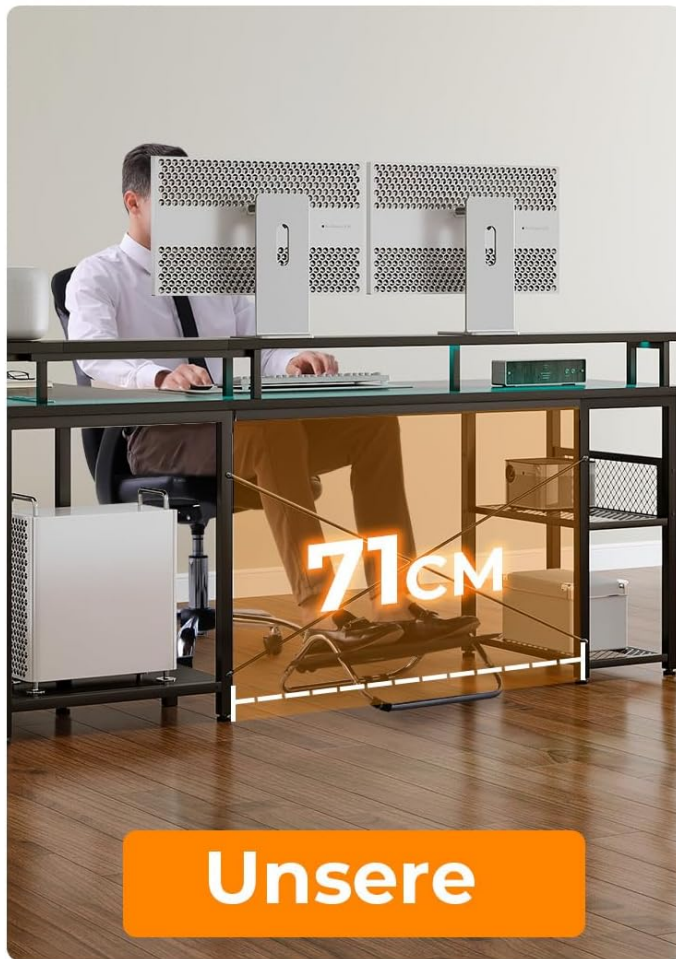

Größer als andere

| Extra großer Desktop-Platz, bessere Erfahrung

Image 5.1: Detail of the built-in power outlets and USB ports, along with examples of LED lighting colors.

5.3. Adjustable Storage Shelves

The desk features multi-functional two-tier shelves:

- **Height Adjustment:** The height of the shelves can be adjusted to accommodate various items such as binders, books, or gaming accessories. Consult the assembly manual for specific instructions on how to reposition the shelves.
- **Organization:** Utilize the shelves to keep your workspace tidy and organized, providing dedicated space for your essentials.