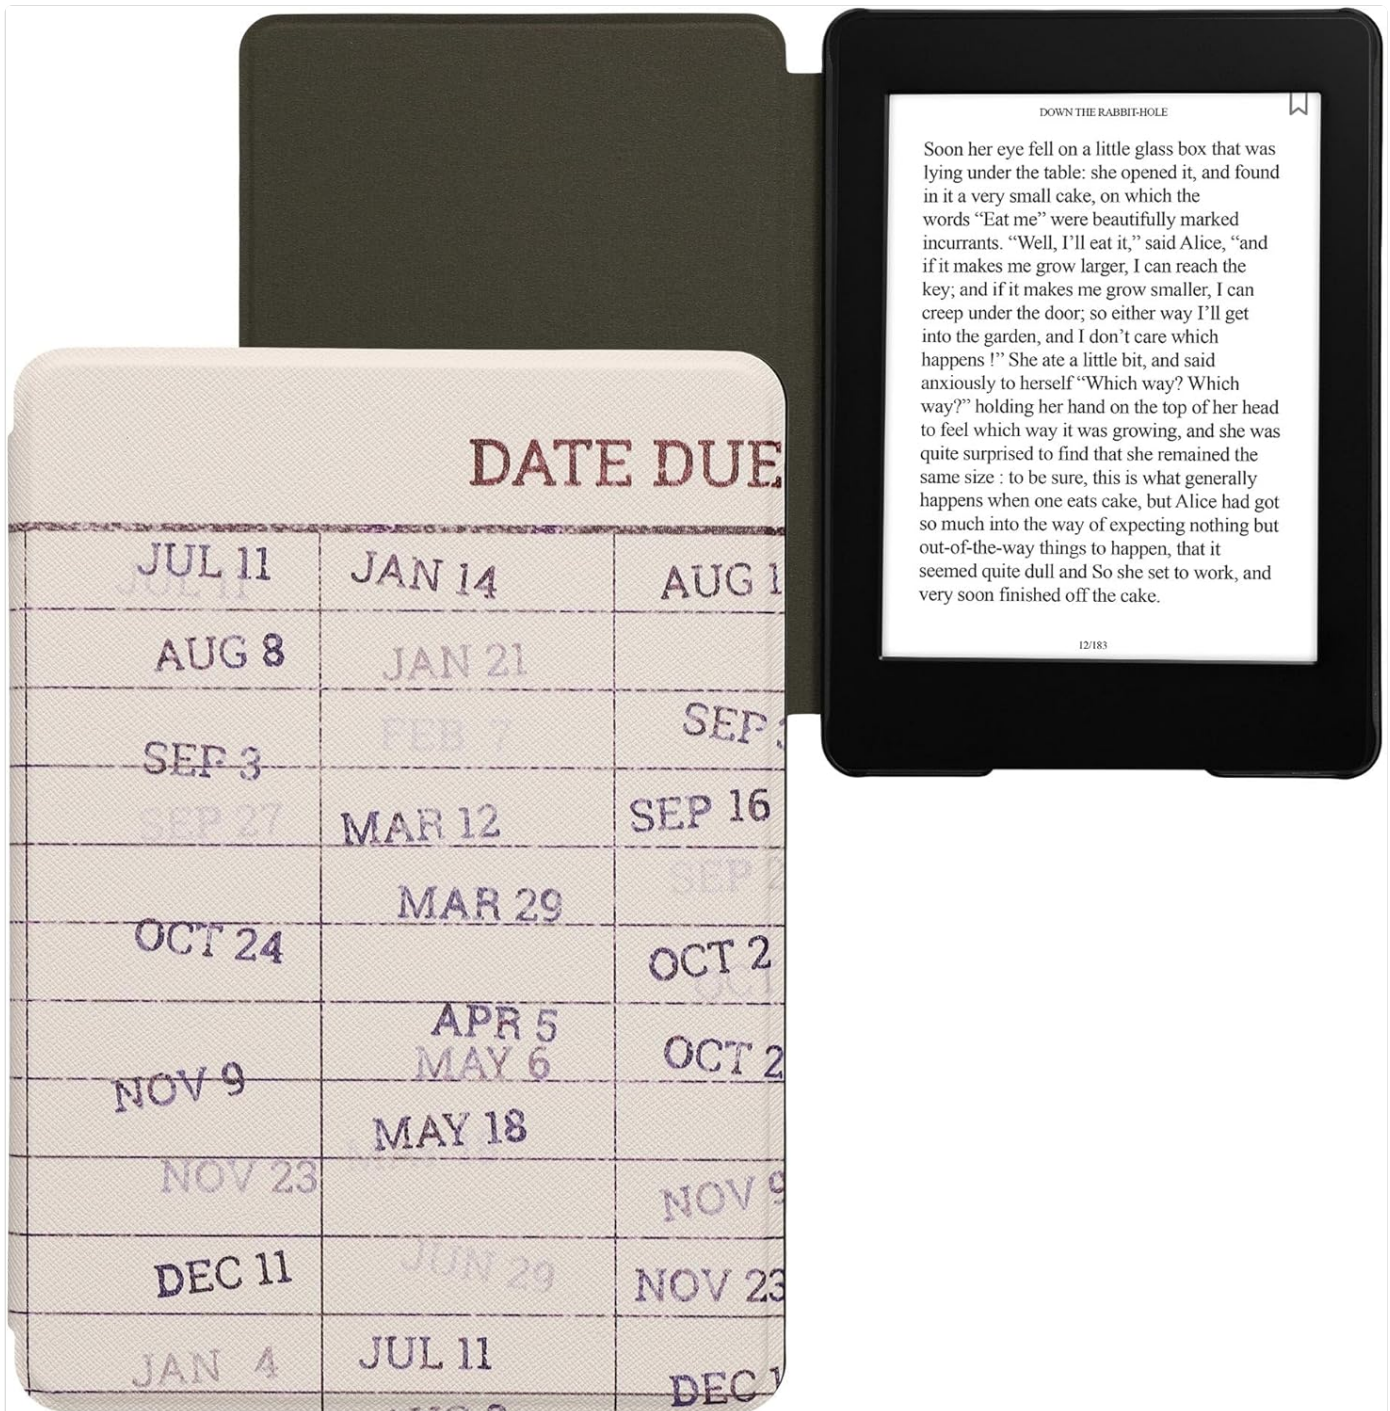

To verify your Kindle model, navigate to: **Settings > All Settings > Device Options > Device Info** on your Kindle device.

Image: A diagram illustrating the compatibility of the case with the Kindle Paperwhite 11th Gen 2021 (model M2L3EK) and its incompatibility with Kindle Paperwhite 10th Gen 2018, Kindle 11th Gen 2022, and all Kindle Paperwhites prior to 2018.