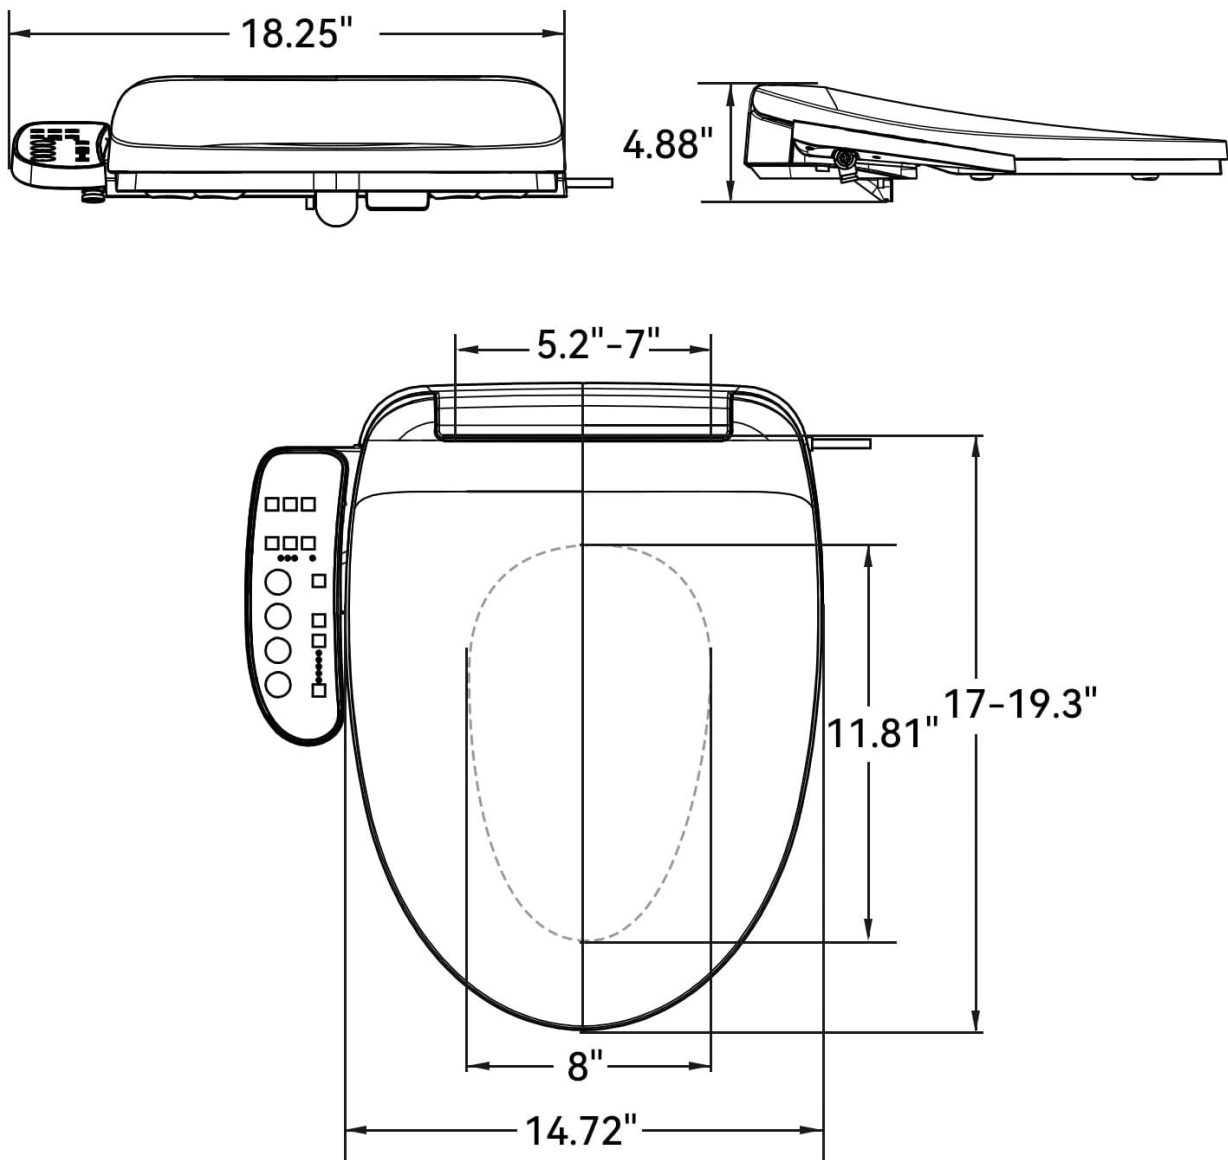

3.2 Installation Tips

- The toilet features two large opening holes on the side, simplifying the process of fixing the toilet to the floor.
- Ensure you have a standard 12-inch rough-in for proper fitment.
- An electrical outlet is required for the smart bidet seat's functions.

HOROW®

Figure 3.2: Detailed dimensions of the toilet and bidet seat for installation planning.

Figure 3.3: An electrical outlet is necessary for the smart bidet seat's operation.

4. OPERATING INSTRUCTIONS

7. SPECIFICATIONS

Attribute	Detail
Model Number	HR-BT3038W
Color	White with Bidet Seat
Product Dimensions	26.6"D x 15"W x 26"H
Material	Ceramic (Toilet), Plastic (Seat)
Item Weight	99.2 Pounds
Installation Type	Floor Mounted
Shape	Oblong Elongated
Rough-in Size	12"
Flush Type	Dual Flush (0.8/1.28 GPF)
MAP Score	1000g