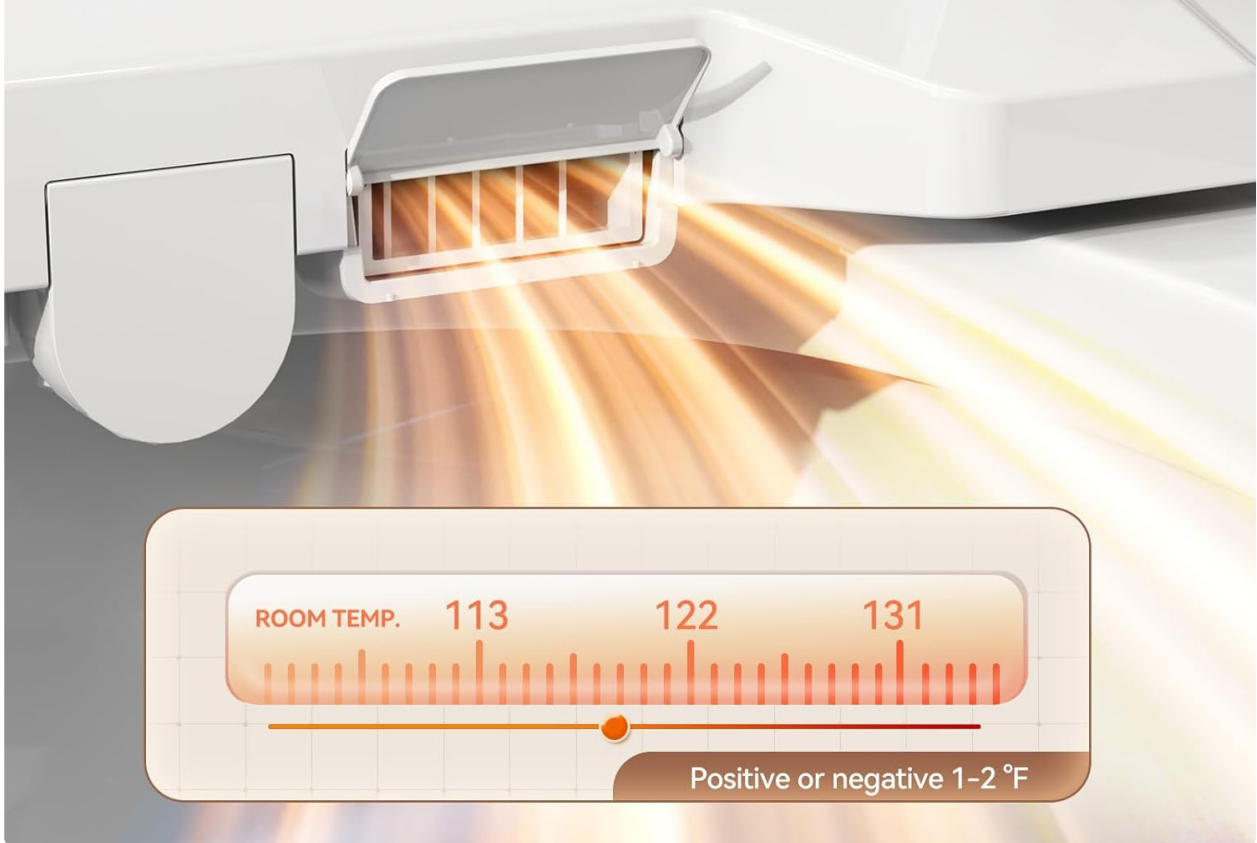

Figure 2.1: Smart Bidet Seat Control Panel with various functions.

Multi-Function Wash **HOROW**[®]

Spray nozzle moves front to rear, back and forth for a thorough cleaning

Figure 2.2: Illustration of Multi-Function Wash features including Rear Wash, Feminine Cleaning, SPA Massage Wash, and Sprinkler Self-cleaning.

Warm Air Drying

4-level adjustable air temperature

Comforting warm air reduces the need for toilet paper

Figure 2.3: Warm Air Drying feature with adjustable temperature settings.

HOROW®

Adjustable Heated Seat

Choose between low, medium, and high seat warming presets for maximum comfort.

Figure 2.4: Adjustable Heated Seat for enhanced comfort.

HOROW®

LED Night Light

The LED light will help guide you through the night, and ensure there is no unnecessary power usage.

Figure 2.5: LED Night Light feature for visibility in low light conditions.

Smart Seat Sensor

The sensor automatically detects when a user sits down, ensuring functions are only activated when necessary.