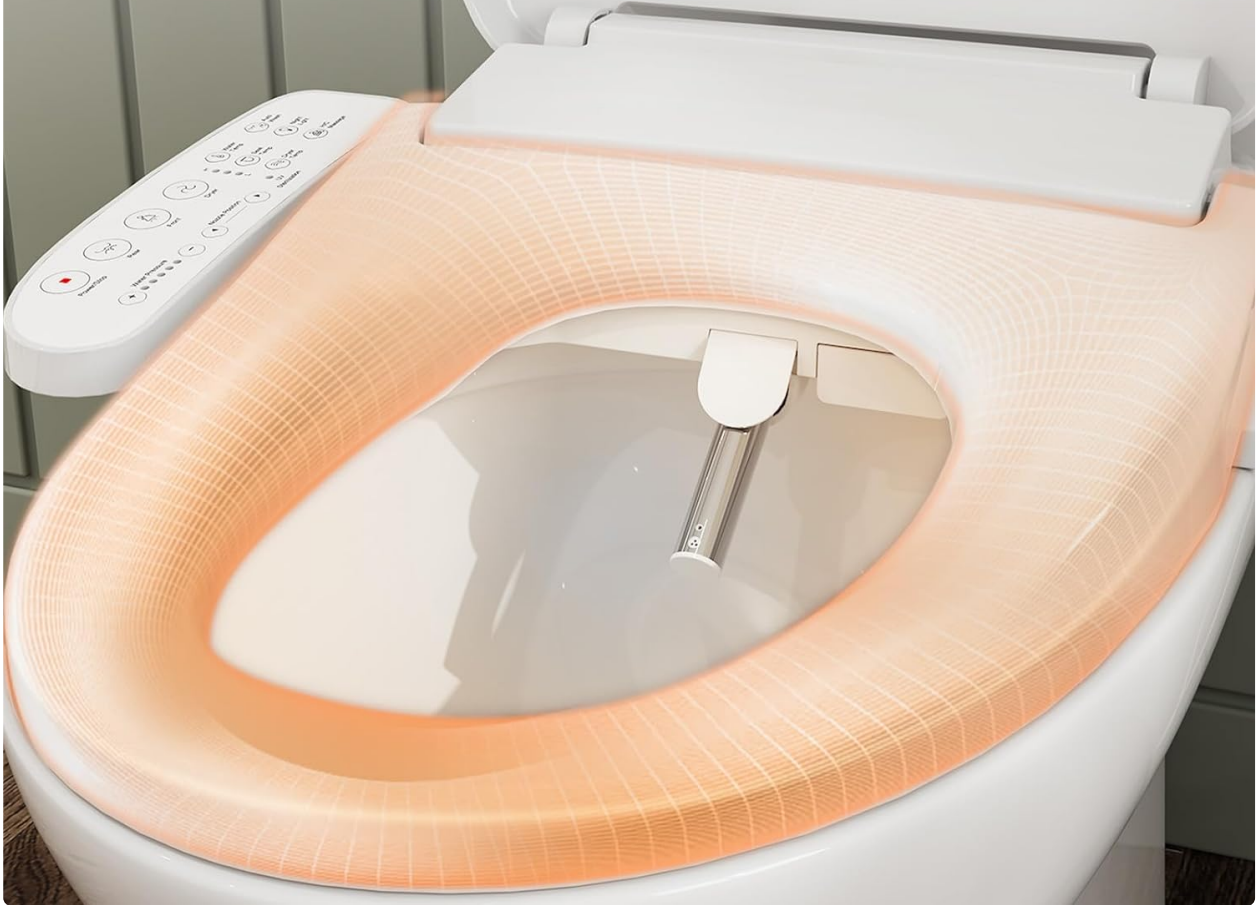

HOROW®

Adjustable Heated Seat

Choose between low, medium, and high seat warming presets for maximum comfort.

Figure 2.4: Adjustable Heated Seat for enhanced comfort.