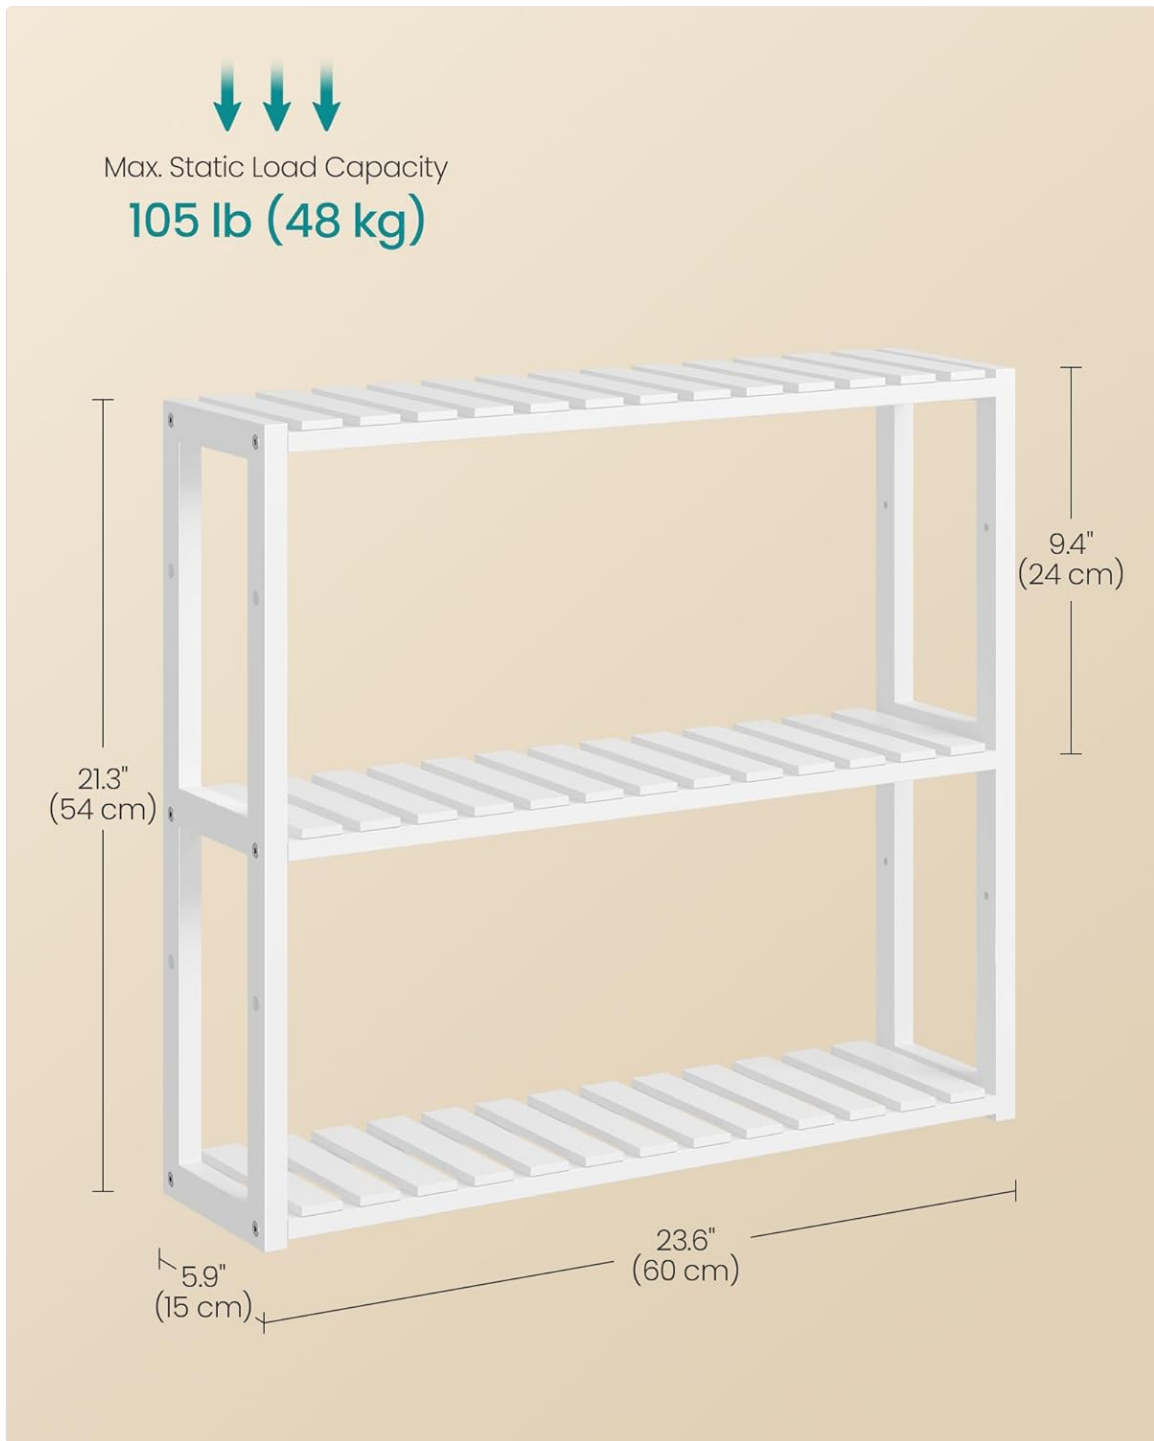

Weight Limit (Per Tier)	35 Pounds
Special Feature	Adjustable Shelves
Installation Type	Wall Mount, Floor Mount
Assembly Required	Yes
Recommended Uses	Bathroom, Kitchen, Living Room, Balcony

Figure 8.1: Product dimensions and weight capacity.

This image provides a visual representation of the shelf's dimensions (depth, width, height) and clearly states the maximum static load capacity.