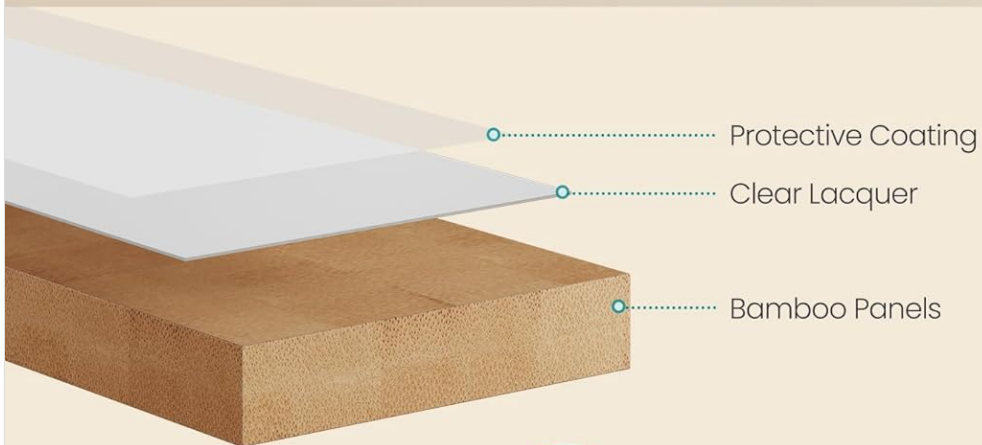

## 6. MAINTENANCE

To ensure the longevity and appearance of your bamboo shelf:

- **Cleaning:** Wipe with a dry cloth. For spills, use a damp cloth and dry immediately.
- **Water Resistance:** The shelf features a water-resistant lacquer coating, making it suitable for humid environments like bathrooms. However, avoid prolonged exposure to standing water.
- **Material:** Crafted from robust bamboo, known for its durability.

## Natural Bamboo

Durable and safe

**Water Resistant  
& Easy to Clean**

Figure 6.1: Material composition and care features.

This diagram details the construction of the shelf's material, showing bamboo panels protected by a clear lacquer and a water-resistant coating, emphasizing its easy-to-clean properties.