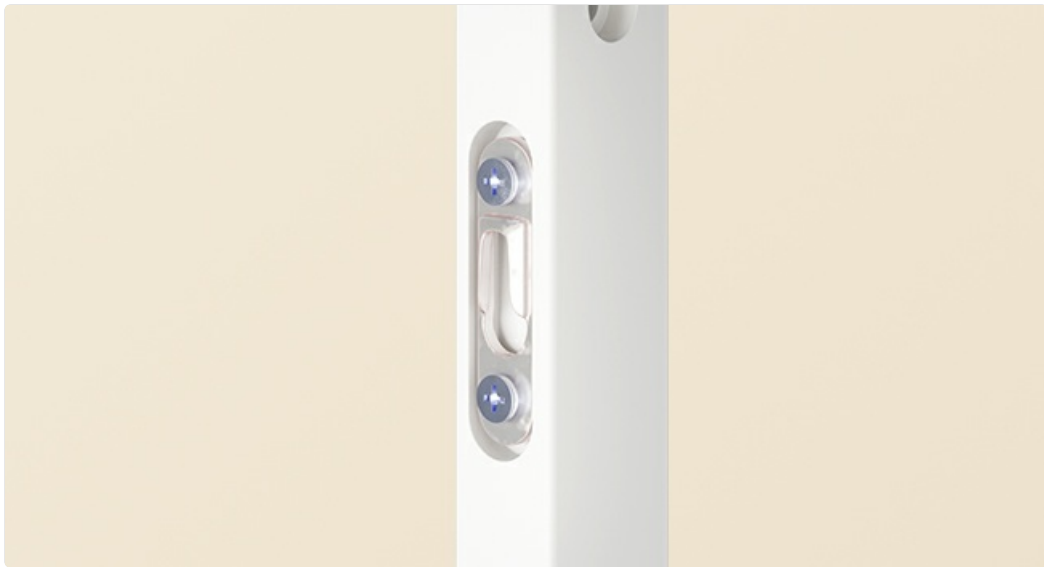

# Adjustable Shelves

Perfect for items of different sizes

**5**  
sets of holes  
to customize  
the shelf

Figure 4.1: Adjustable shelves with multiple height options.

This diagram illustrates the adjustable nature of the shelves, highlighting the five sets of holes on the side frames that allow for personalized shelf height configuration.

Figure 4.2: Detail of screw hole for assembly.

This image provides a close-up view of a screw hole on the bamboo frame, demonstrating the precision of the pre-drilled holes for easy assembly.

Figure 4.3: Detail of wall mounting bracket.

This image shows a close-up of the wall mounting bracket, indicating how the shelf can be securely attached to a wall for enhanced stability.